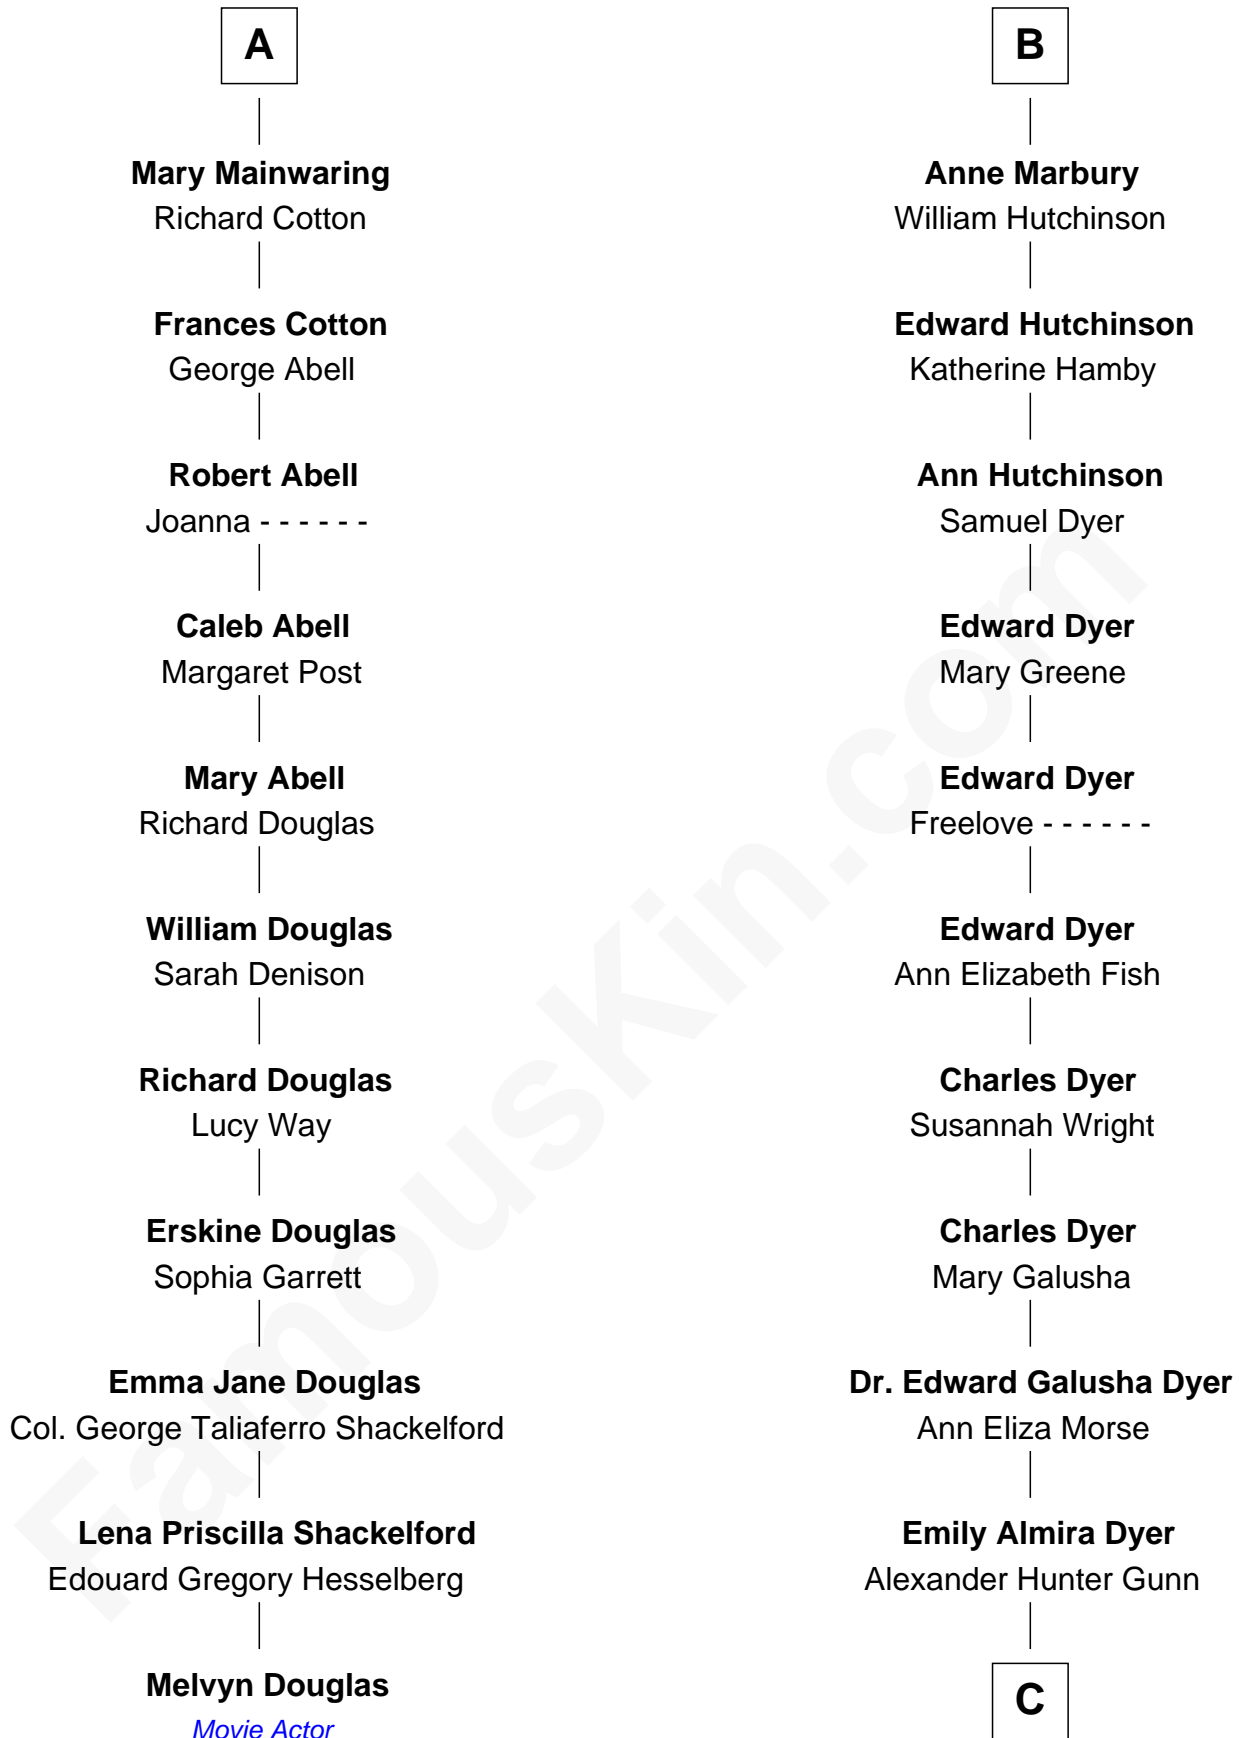

FamousKin.com

Relationship Chart of

Melvyn Douglas

Movie Actor

17th cousin 3 times removed of

Elisabeth Shue
TV and Movie Actress

C

Alexander Hunter Gunn
Harriet Grace Brewster Willcox

Mary Brewster Gunn
Adoniram Judson Wells

Anne Brewster Wells
James William Shue

Elisabeth Shue
TV and Movie Actress