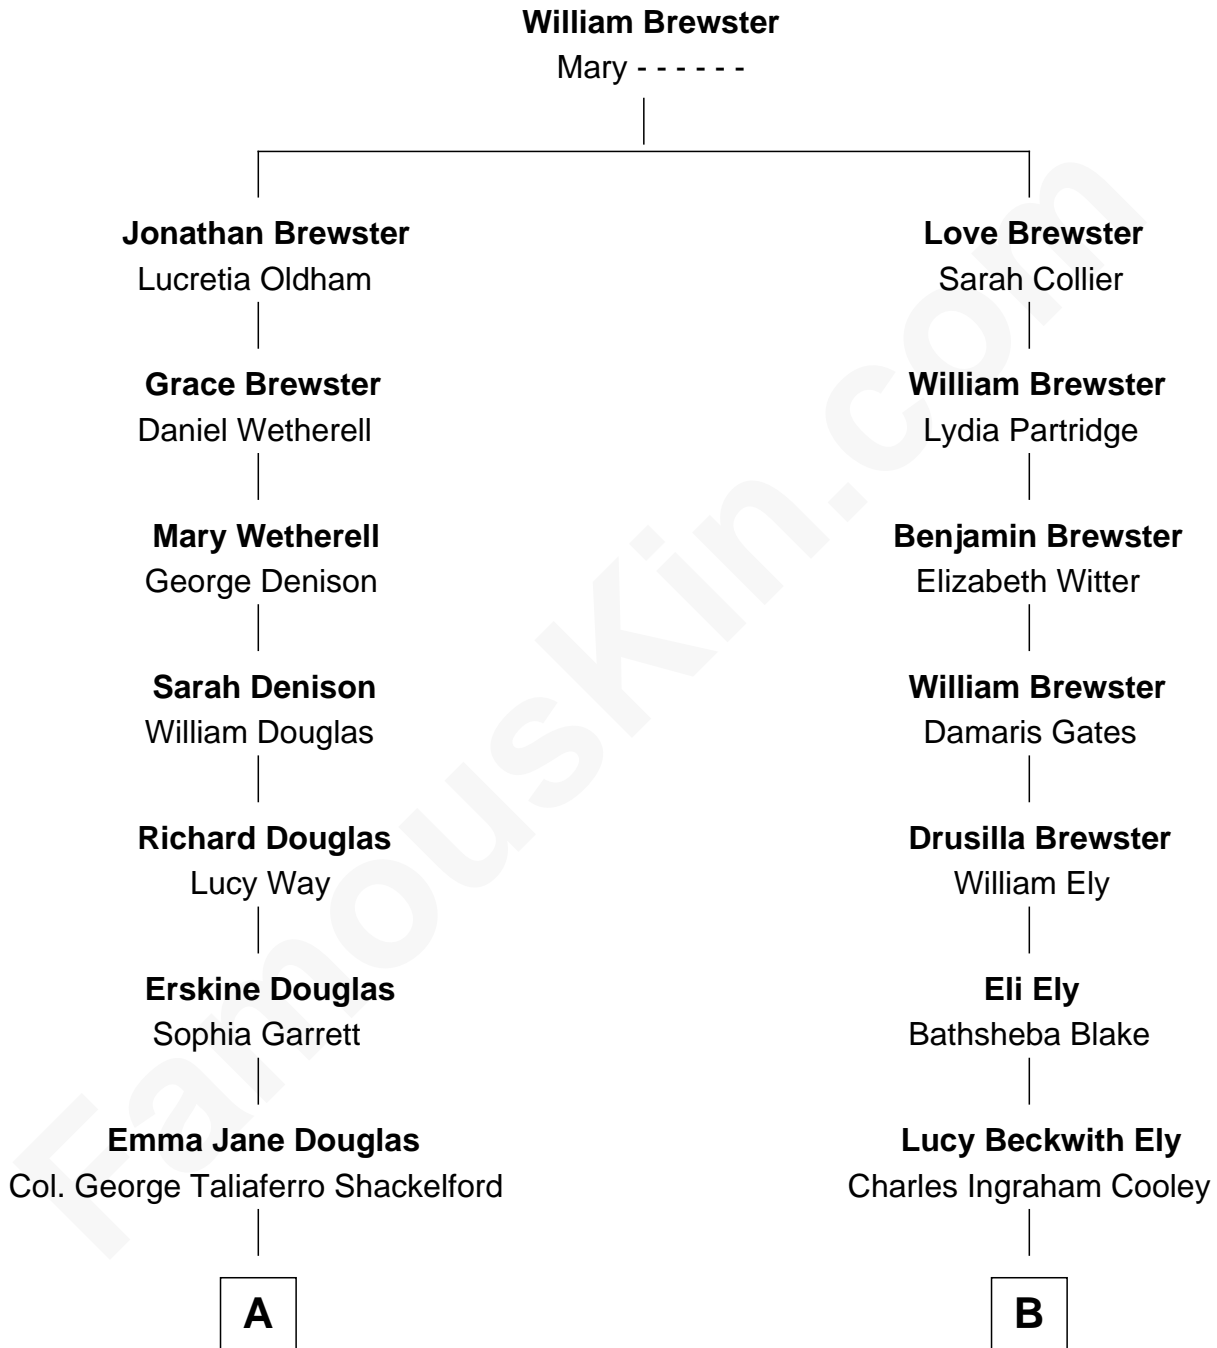

# FamousKin.com Relationship Chart of

**Melvyn Douglas**  
*Movie Actor*

8th cousin 3 times removed of

**Elisabeth Shue**  
*TV and Movie Actress*

**A**

**Lena Priscilla Shackelford**  
Edouard Gregory Hesselberg

**Melvyn Douglas**  
*Movie Actor*

**B**

**Mary Jane Cooley**  
Giles Buckingham Willcox

**Harriet Grace Brewster Willcox**  
Alexander Hunter Gunn

**Mary Brewster Gunn**  
Adoniram Judson Wells

**Anne Brewster Wells**  
James William Shue

**Elisabeth Shue**  
*TV and Movie Actress*