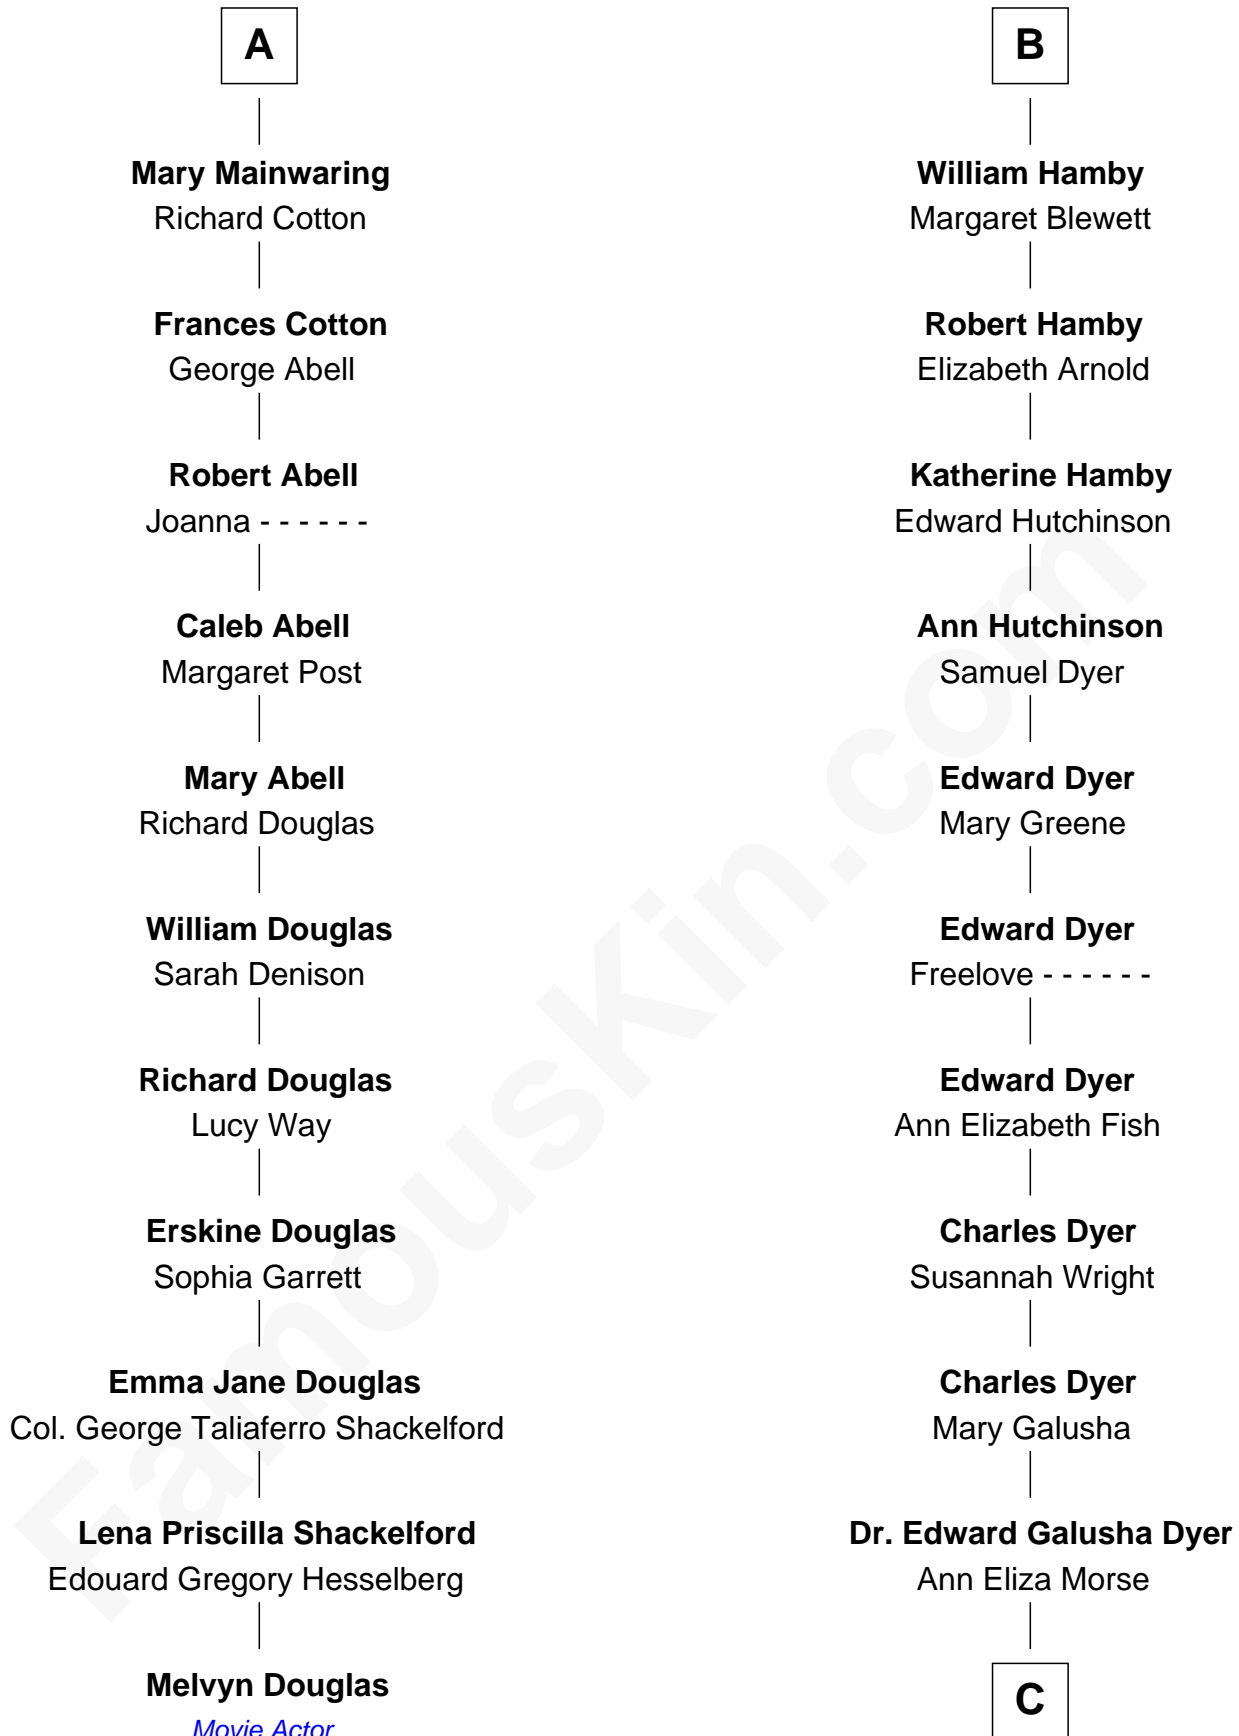

FamousKin.com

Relationship Chart of

Melvyn Douglas

Movie Actor

17th cousin 4 times removed of

Elisabeth Shue

TV and Movie Actress

John de Welles

Maud de Roos

C

Emily Almira Dyer
Alexander Hunter Gunn

Alexander Hunter Gunn
Harriet Grace Brewster Willcox

Mary Brewster Gunn
Adoniram Judson Wells

Anne Brewster Wells
James William Shue

Elisabeth Shue
TV and Movie Actress