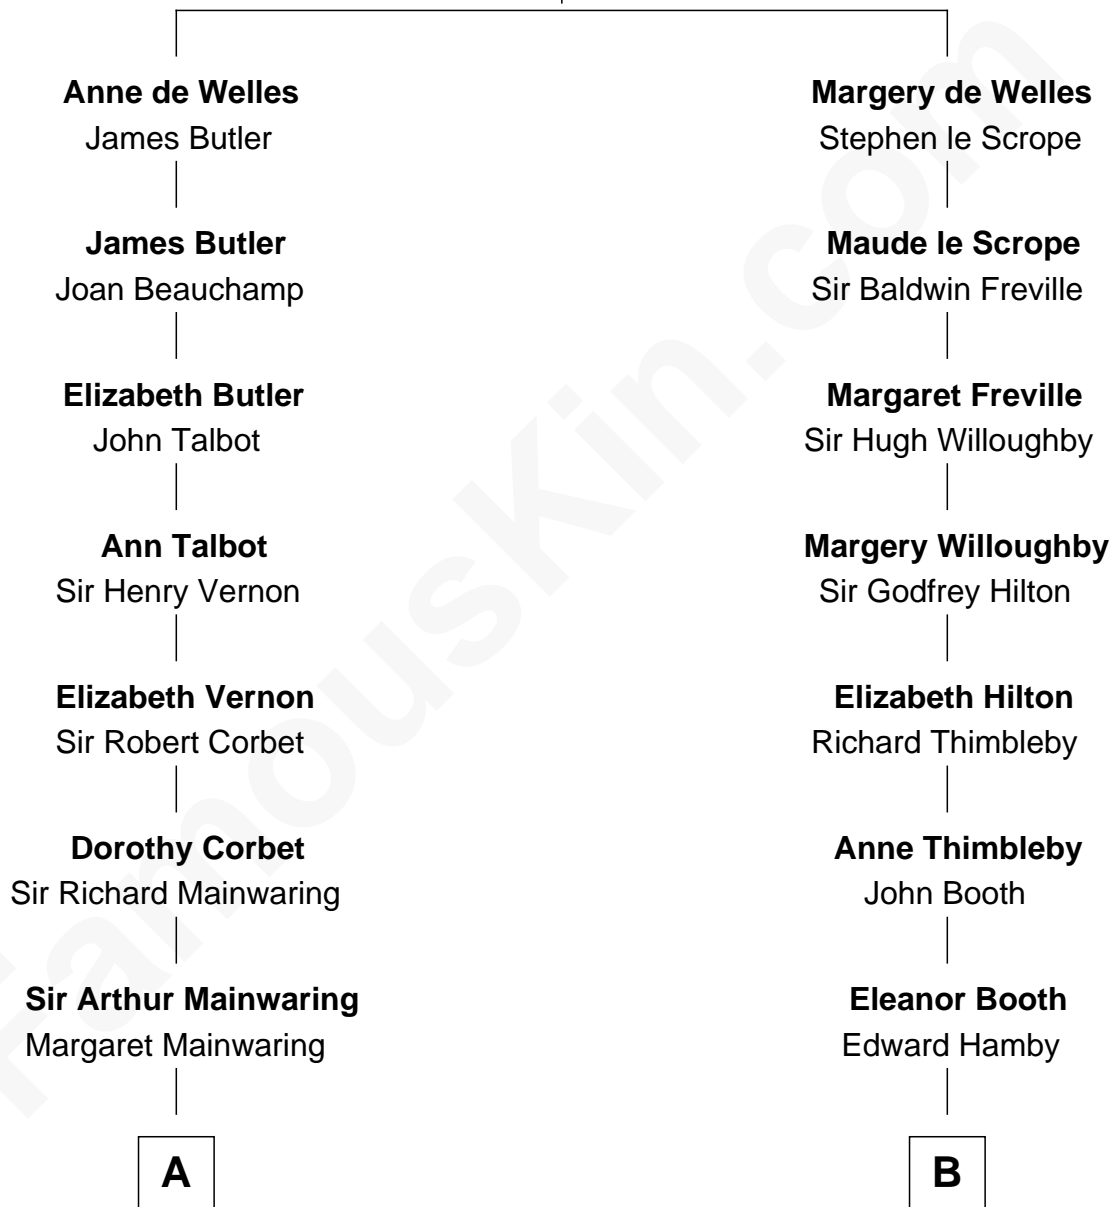

FamousKin.com

Relationship Chart of

Melvyn Douglas

Movie Actor

17th cousin 4 times removed of

Elisabeth Shue

TV and Movie Actress

John de Welles

Maud de Roos

C

Emily Almira Dyer
Alexander Hunter Gunn

Alexander Hunter Gunn
Harriet Grace Brewster Willcox

Mary Brewster Gunn
Adoniram Judson Wells

Anne Brewster Wells
James William Shue

Elisabeth Shue
TV and Movie Actress