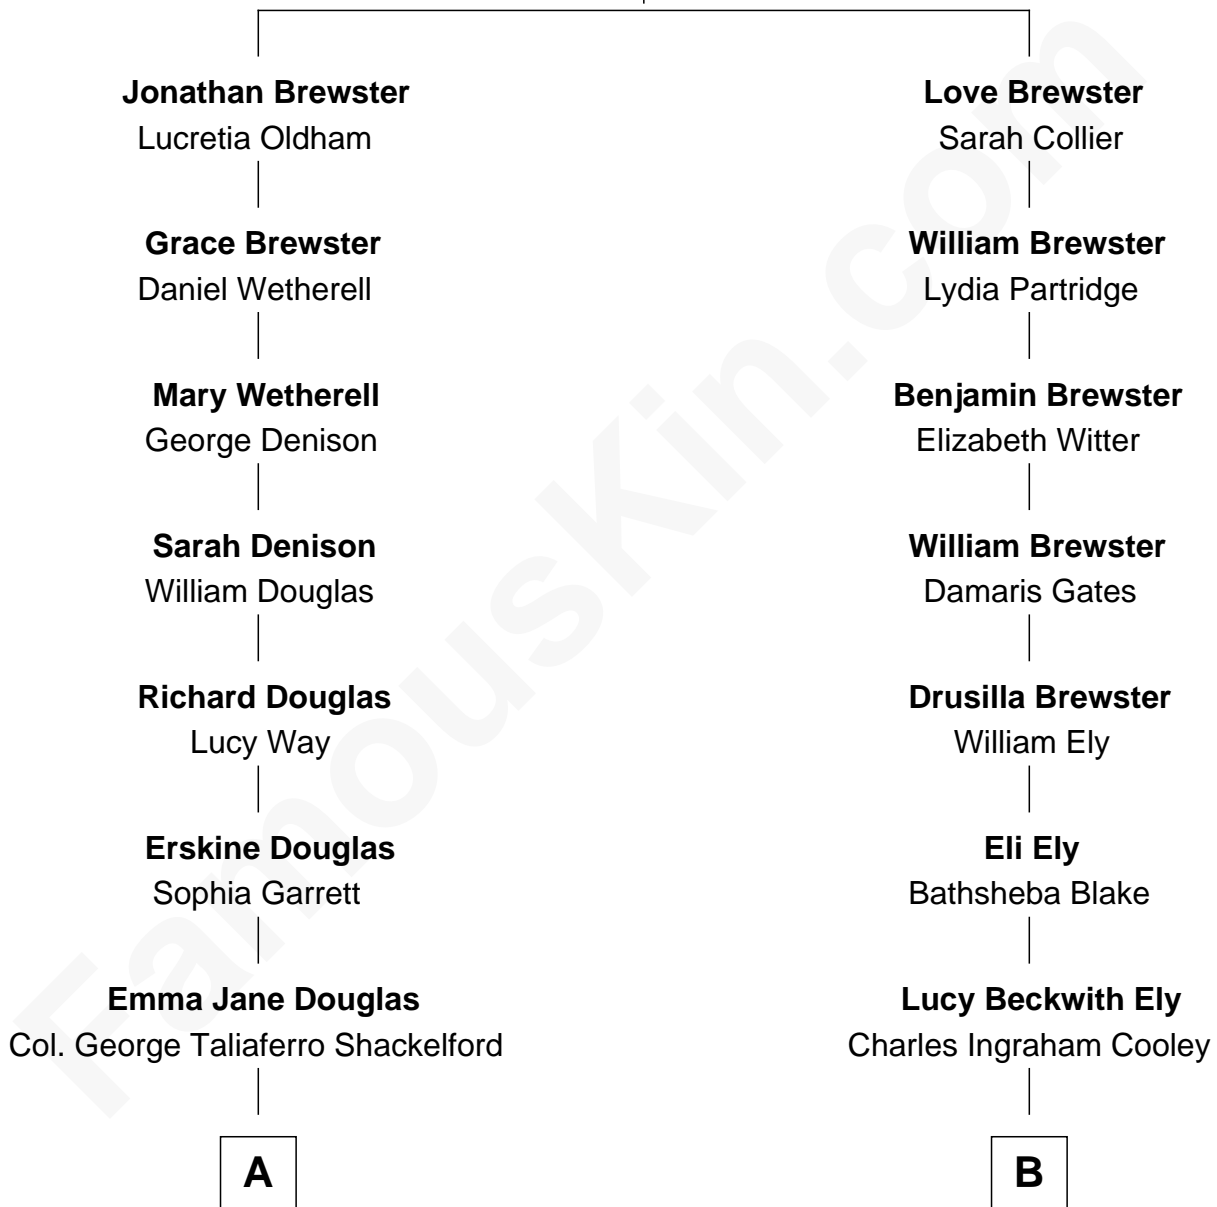

## Relationship Chart of

**Melvyn Douglas**

*Movie Actor*

8th cousin 3 times removed of

**Andrew Shue**

*TV Actor*

**William Brewster**

Mary - - - - -

**A**

**Lena Priscilla Shackelford**  
Edouard Gregory Hesselberg

**Melvyn Douglas**  
*Movie Actor*

**B**

**Mary Jane Cooley**  
Giles Buckingham Willcox

**Harriet Grace Brewster Willcox**  
Alexander Hunter Gunn