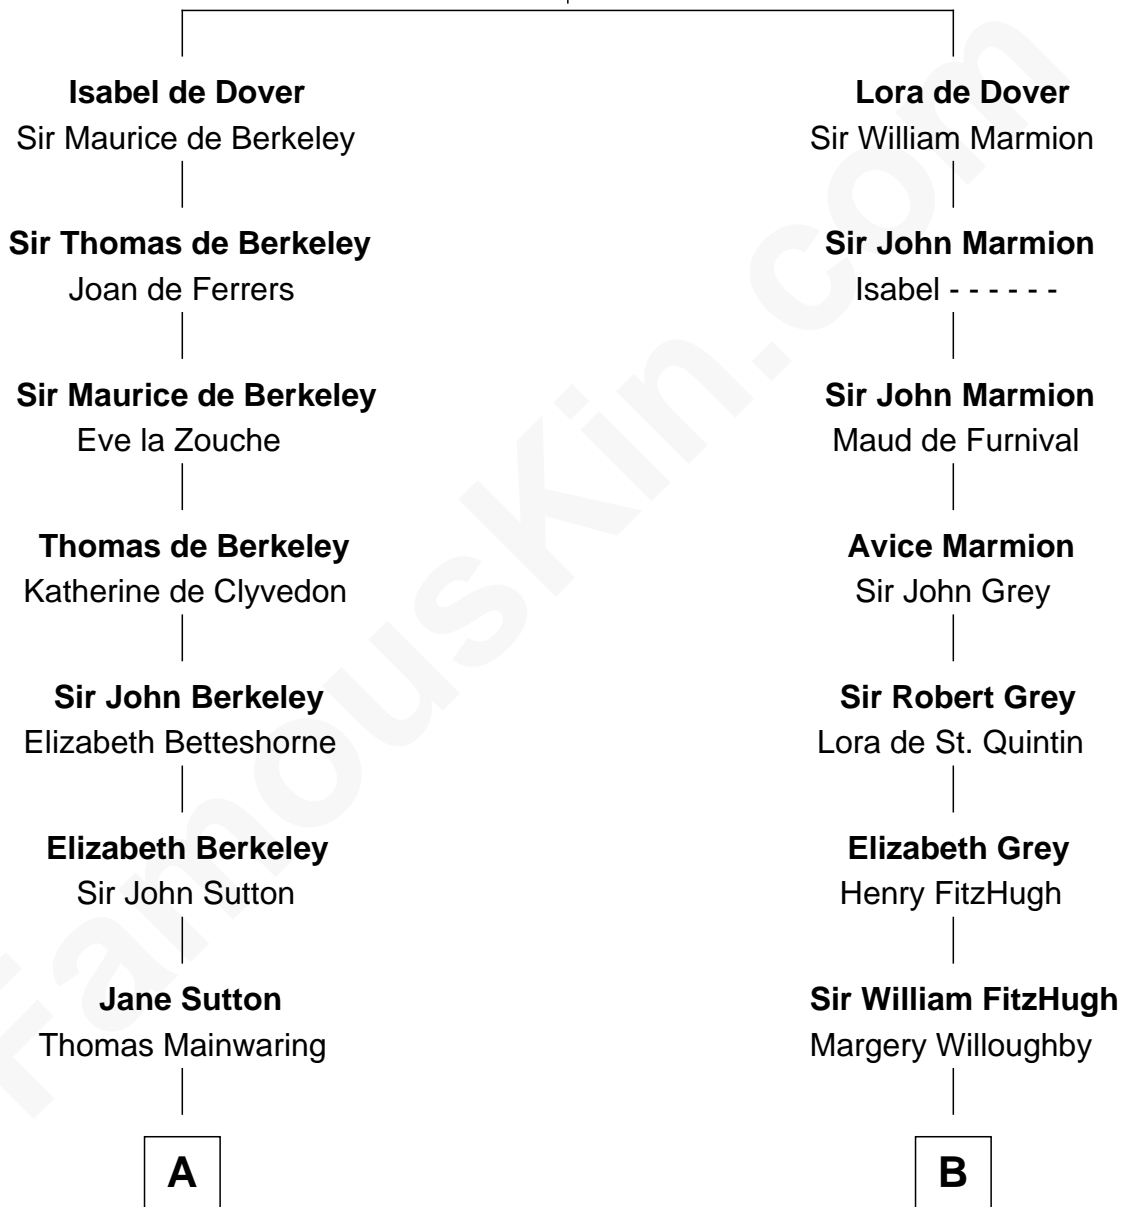

FamousKin.com Relationship Chart of

Melvyn Douglas

Movie Actor

19th cousin 1 time removed of

Charles A. Pillsbury

Co-Founder of C.A. Pillsbury Co.

Sir Richard FitzRoy

Rose de Dover

C

Emma Jane Douglas
Col. George Taliaferro Shackelford

Lena Priscilla Shackelford
Edouard Gregory Hesselberg

Melvyn Douglas
Movie Actor

D

Moses Carleton
Margaret Sprake

Henry Carleton
Polly Greeley

Margaret Sprague Carleton
George Alfred Pillsbury