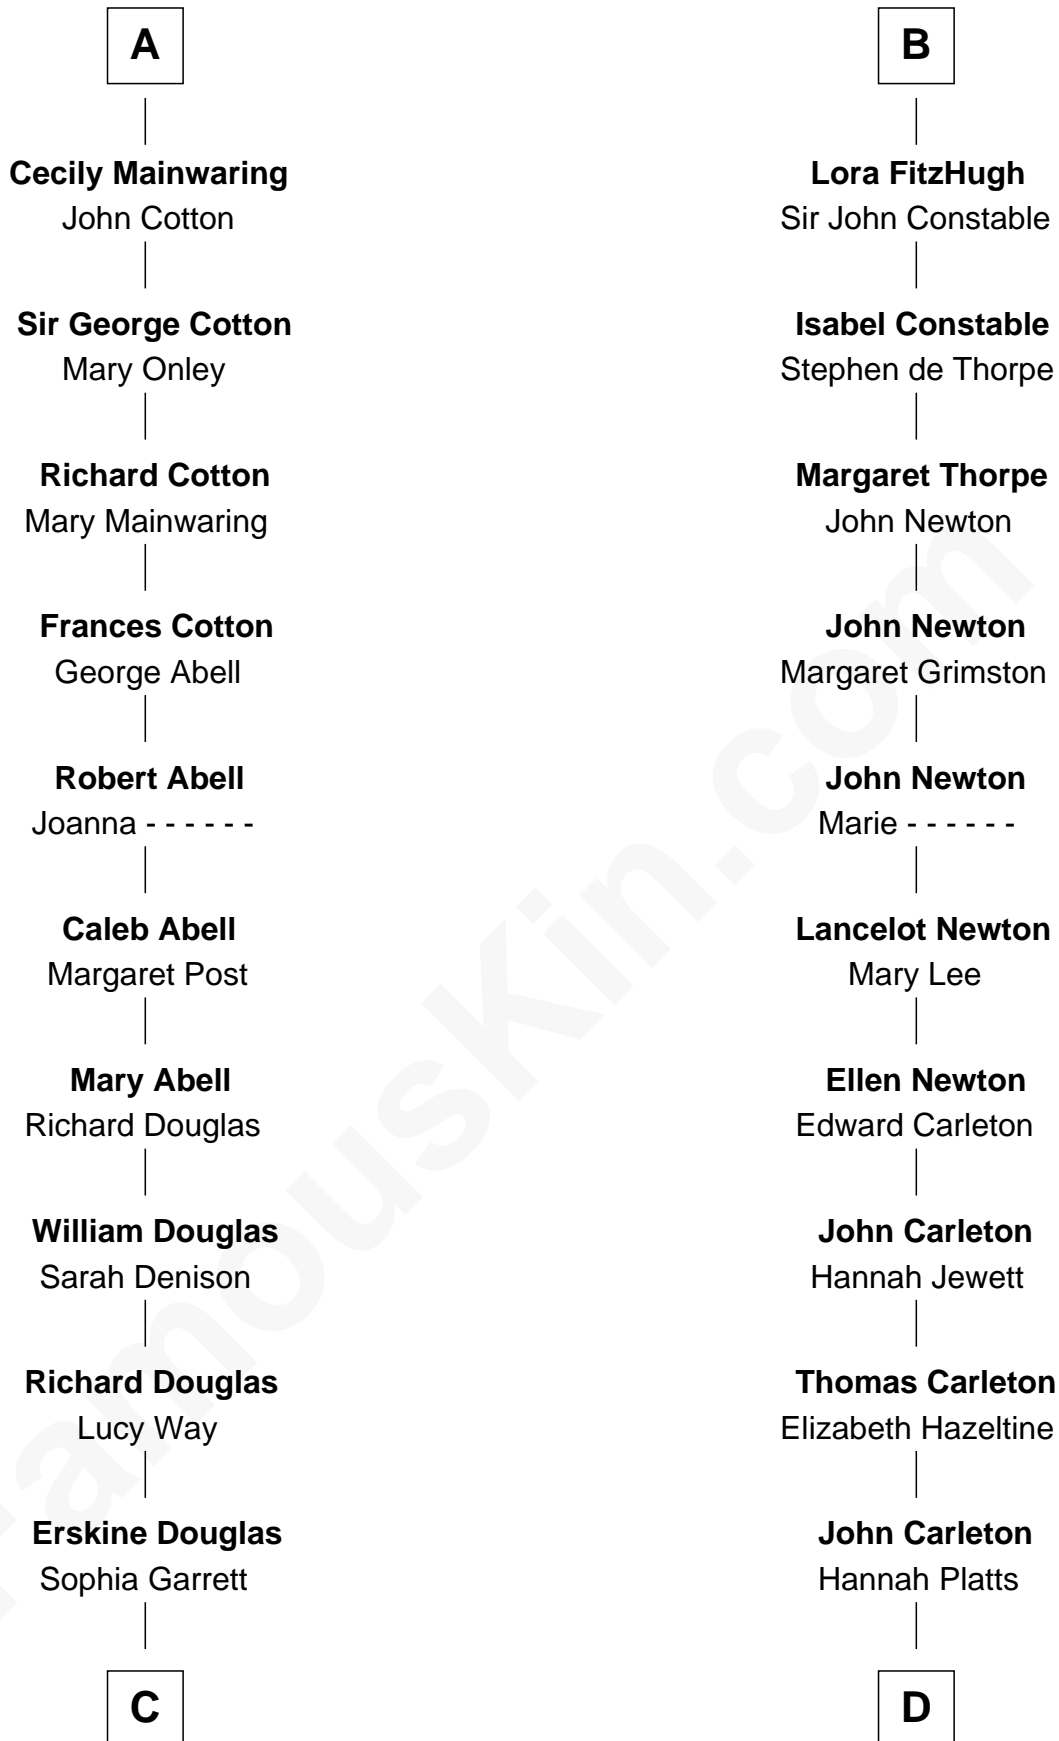

FamousKin.com Relationship Chart of

Melvyn Douglas

Movie Actor

19th cousin 1 time removed of

Charles A. Pillsbury

Co-Founder of C.A. Pillsbury Co.

Sir Richard FitzRoy

Rose de Dover

C

Emma Jane Douglas
Col. George Taliaferro Shackelford

Lena Priscilla Shackelford
Edouard Gregory Hesselberg

Melvyn Douglas
Movie Actor

D

Moses Carleton
Margaret Sprake

Henry Carleton
Polly Greeley

Margaret Sprague Carleton
George Alfred Pillsbury