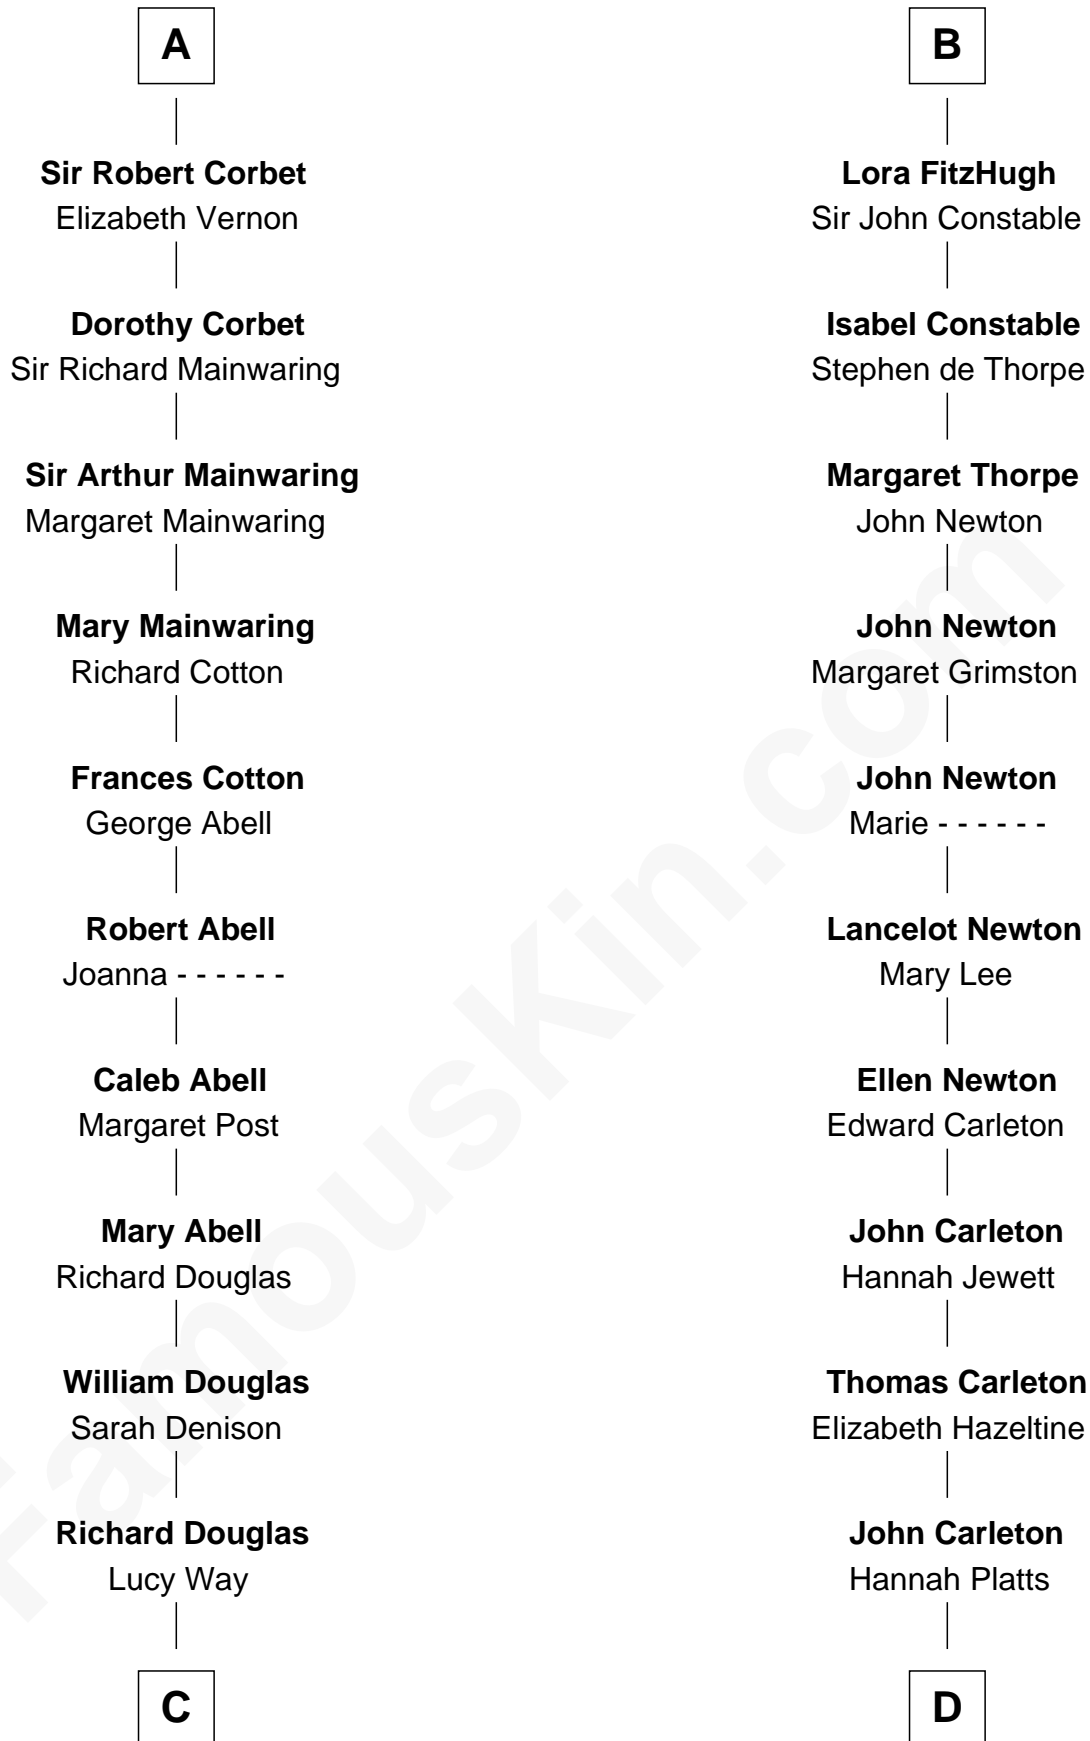

# FamousKin.com Relationship Chart of

**Melvyn Douglas**

*Movie Actor*

20th cousin of

**Charles A. Pillsbury**

*Co-Founder of C.A. Pillsbury Co.*

**C**

**Erskine Douglas**

Sophia Garrett

**Emma Jane Douglas**

Col. George Taliaferro Shackelford

**Lena Priscilla Shackelford**

Edouard Gregory Hesselberg

**Melvyn Douglas**

*Movie Actor*

**D**