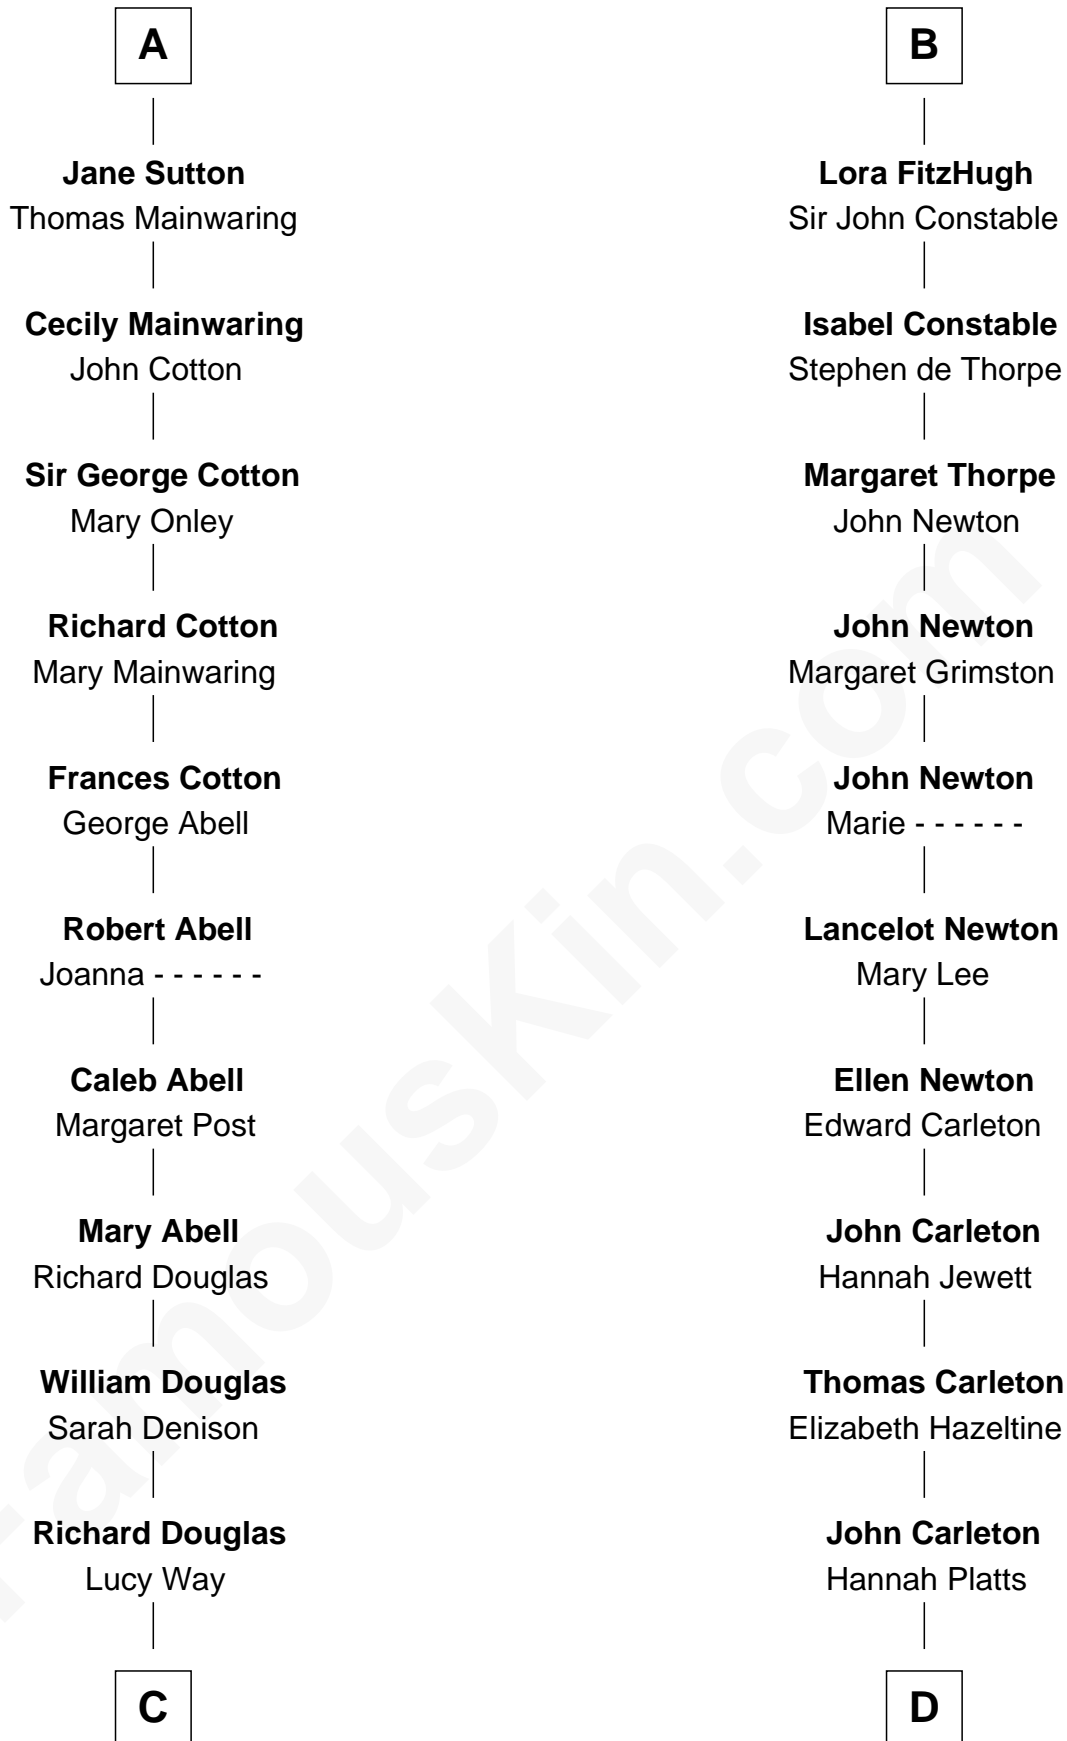

# FamousKin.com Relationship Chart of

**Melvyn Douglas**

*Movie Actor*

20th cousin of

**Charles A. Pillsbury**

*Co-Founder of C.A. Pillsbury Co.*

**C**

**Erskine Douglas**

Sophia Garrett

**Emma Jane Douglas**

Col. George Taliaferro Shackelford

**Lena Priscilla Shackelford**

Edouard Gregory Hesselberg

**Melvyn Douglas**

*Movie Actor*

**D**

**Moses Carleton**

Margaret Sprake

**Henry Carleton**

Polly Greeley

**Margaret Sprague Carleton**

George Alfred Pillsbury

**Charles A. Pillsbury**

*Co-Founder of C.A. Pillsbury Co.*