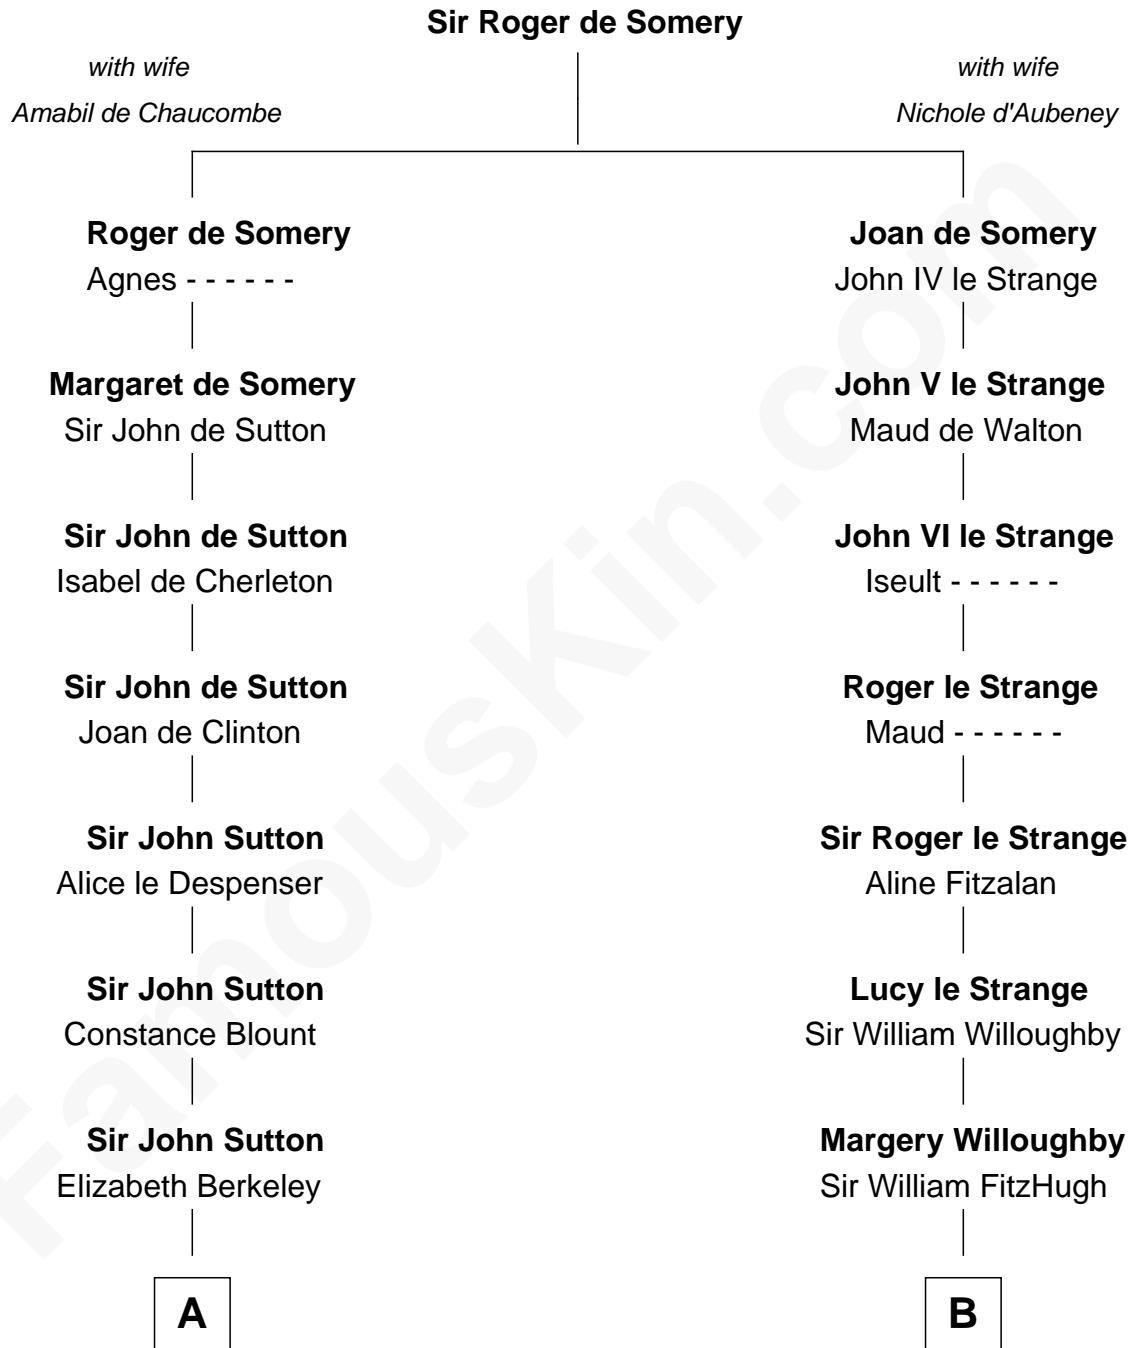

# FamousKin.com Relationship Chart of

**Melvyn Douglas**

*Movie Actor*

20th cousin of

**Charles A. Pillsbury**

*Co-Founder of C.A. Pillsbury Co.*

**C**

**Erskine Douglas**

Sophia Garrett

**Emma Jane Douglas**

Col. George Taliaferro Shackelford

**Lena Priscilla Shackelford**

Edouard Gregory Hesselberg

**Melvyn Douglas**

*Movie Actor*

**D**