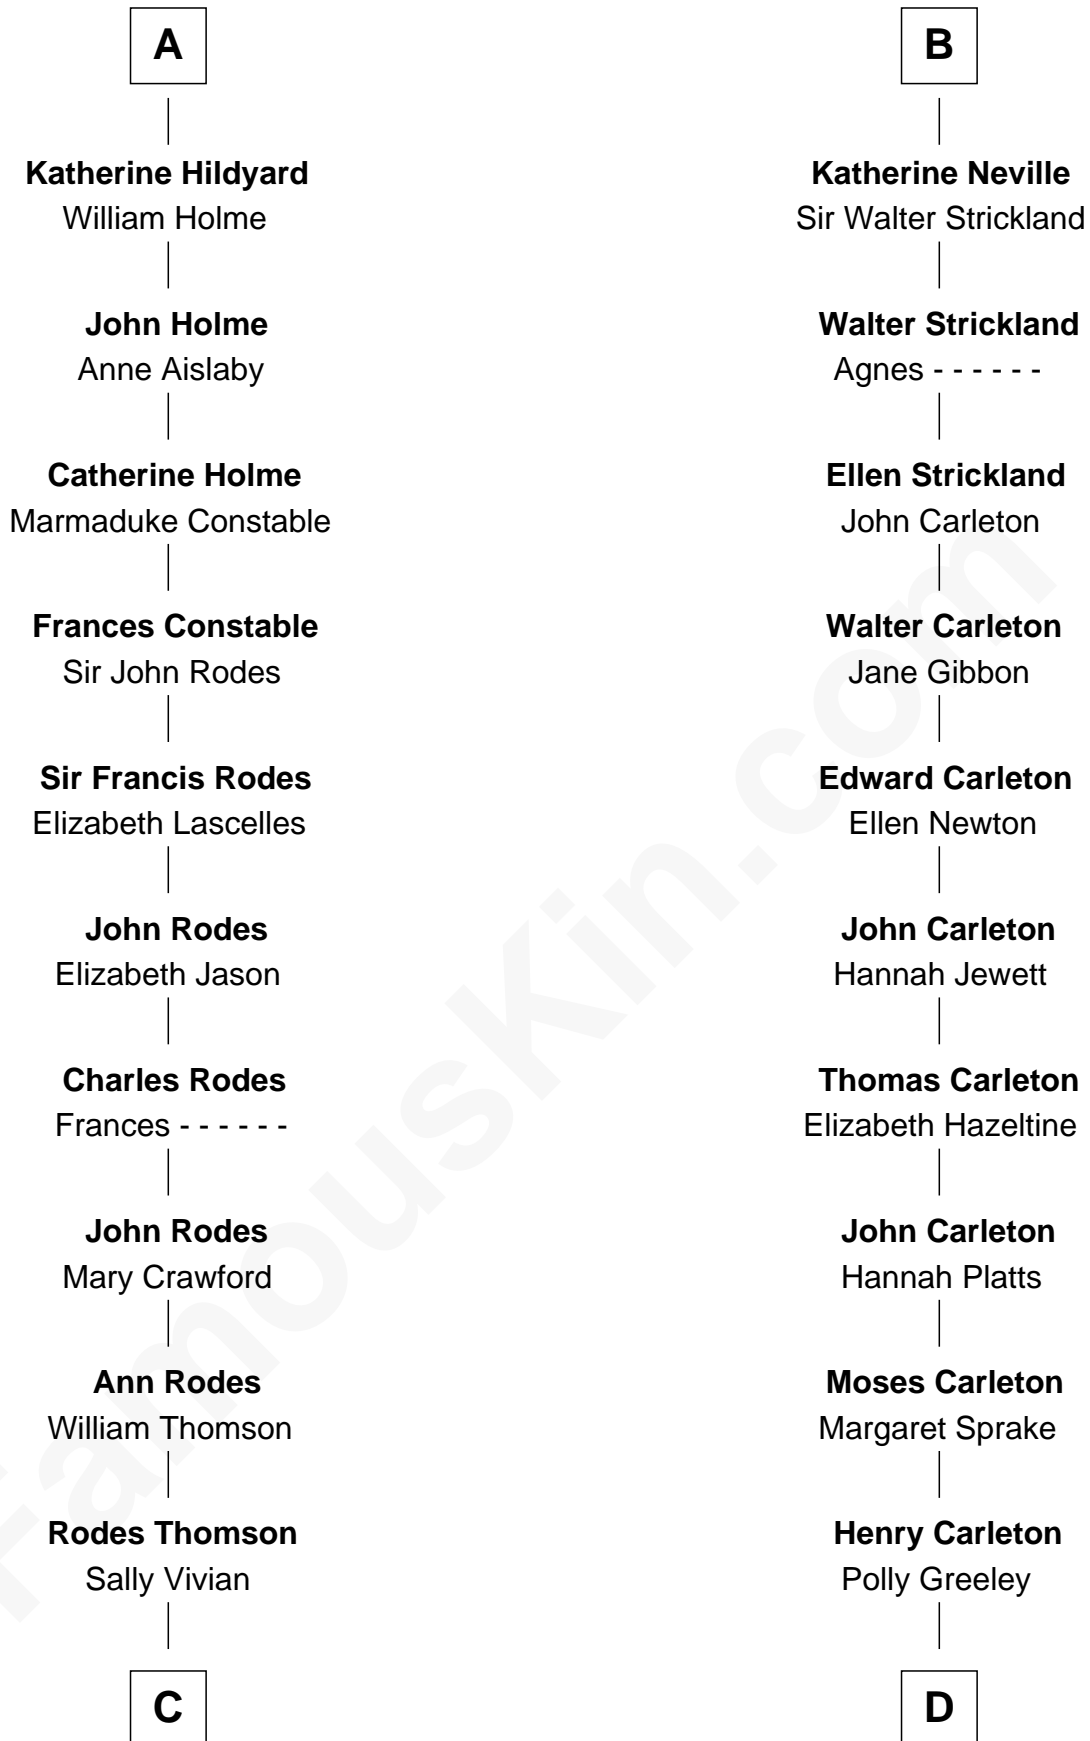

FamousKin.com
Relationship Chart of
Melvyn Douglas
Movie Actor

18th cousin 3 times removed of
Charles A. Pillsbury
Co-Founder of C.A. Pillsbury Co.

Edward III, King of England
 Philippa of Hainault

C

Nancy Thomson
Thomas Johnson Garrett

Sophia Garrett
Erskine Douglas

Emma Jane Douglas
Col. George Taliaferro Shackelford

Lena Priscilla Shackelford
Edouard Gregory Hesselberg

Melvyn Douglas
Movie Actor

D

Margaret Sprague Carleton
George Alfred Pillsbury