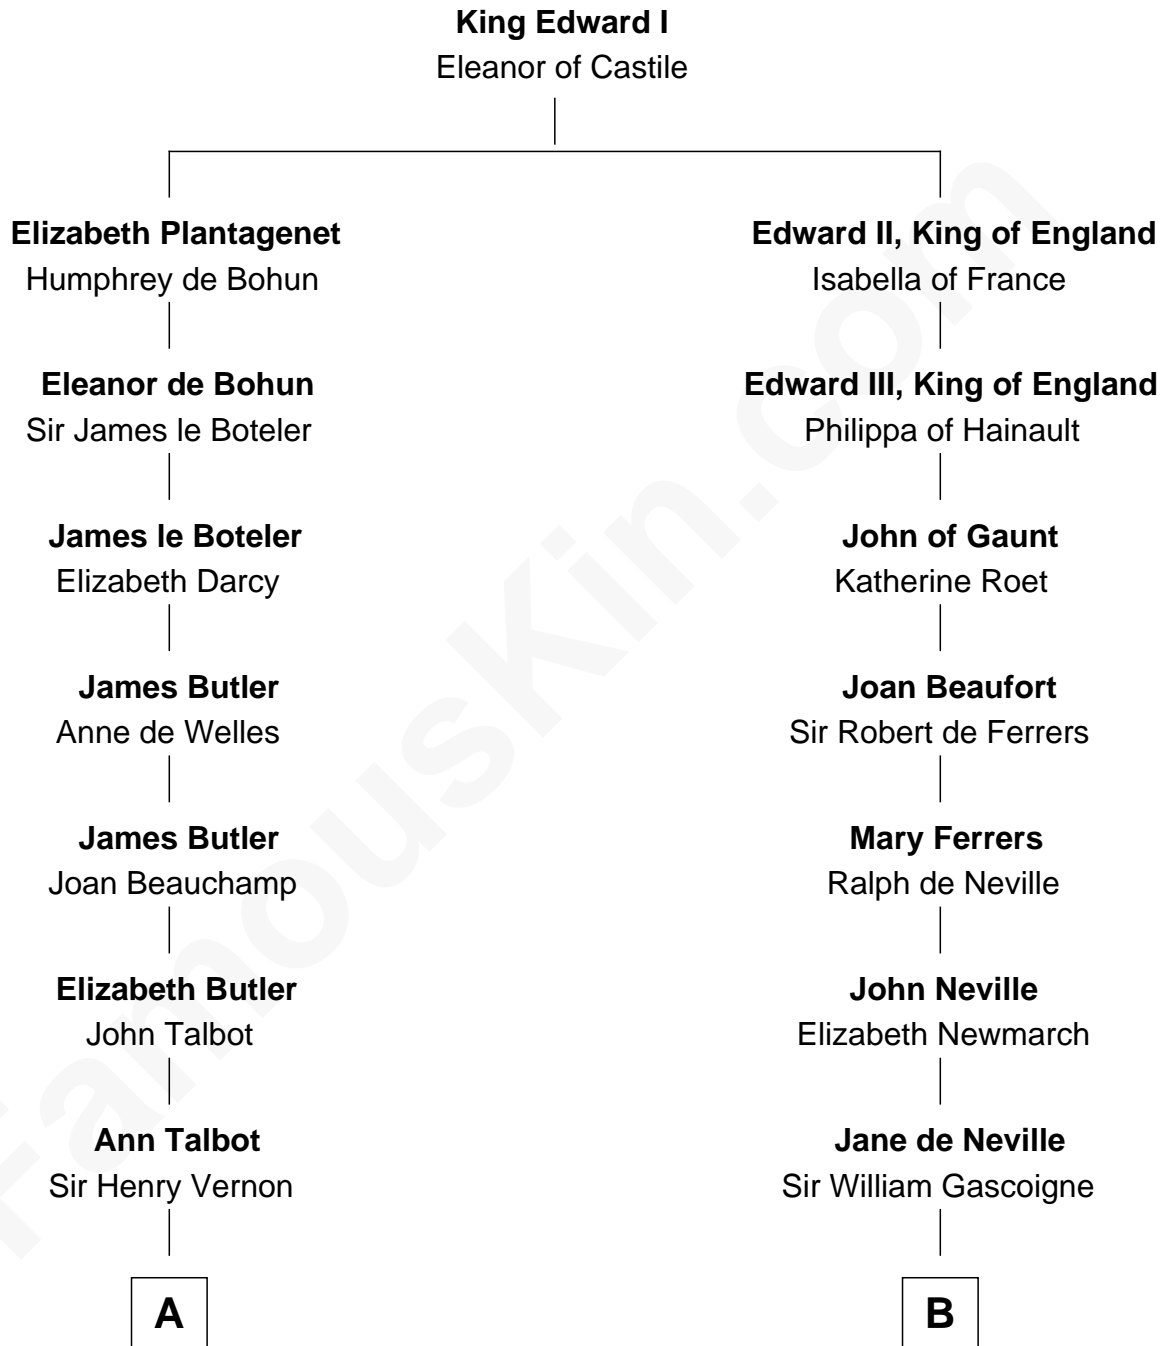

FamousKin.com Relationship Chart of

Melvyn Douglas

Movie Actor

20th cousin of

Charles A. Pillsbury

Co-Founder of C.A. Pillsbury Co.

C

Erskine Douglas

Sophia Garrett

Emma Jane Douglas

Col. George Taliaferro Shackelford

Lena Priscilla Shackelford

Edouard Gregory Hesselberg

Melvyn Douglas

Movie Actor

D