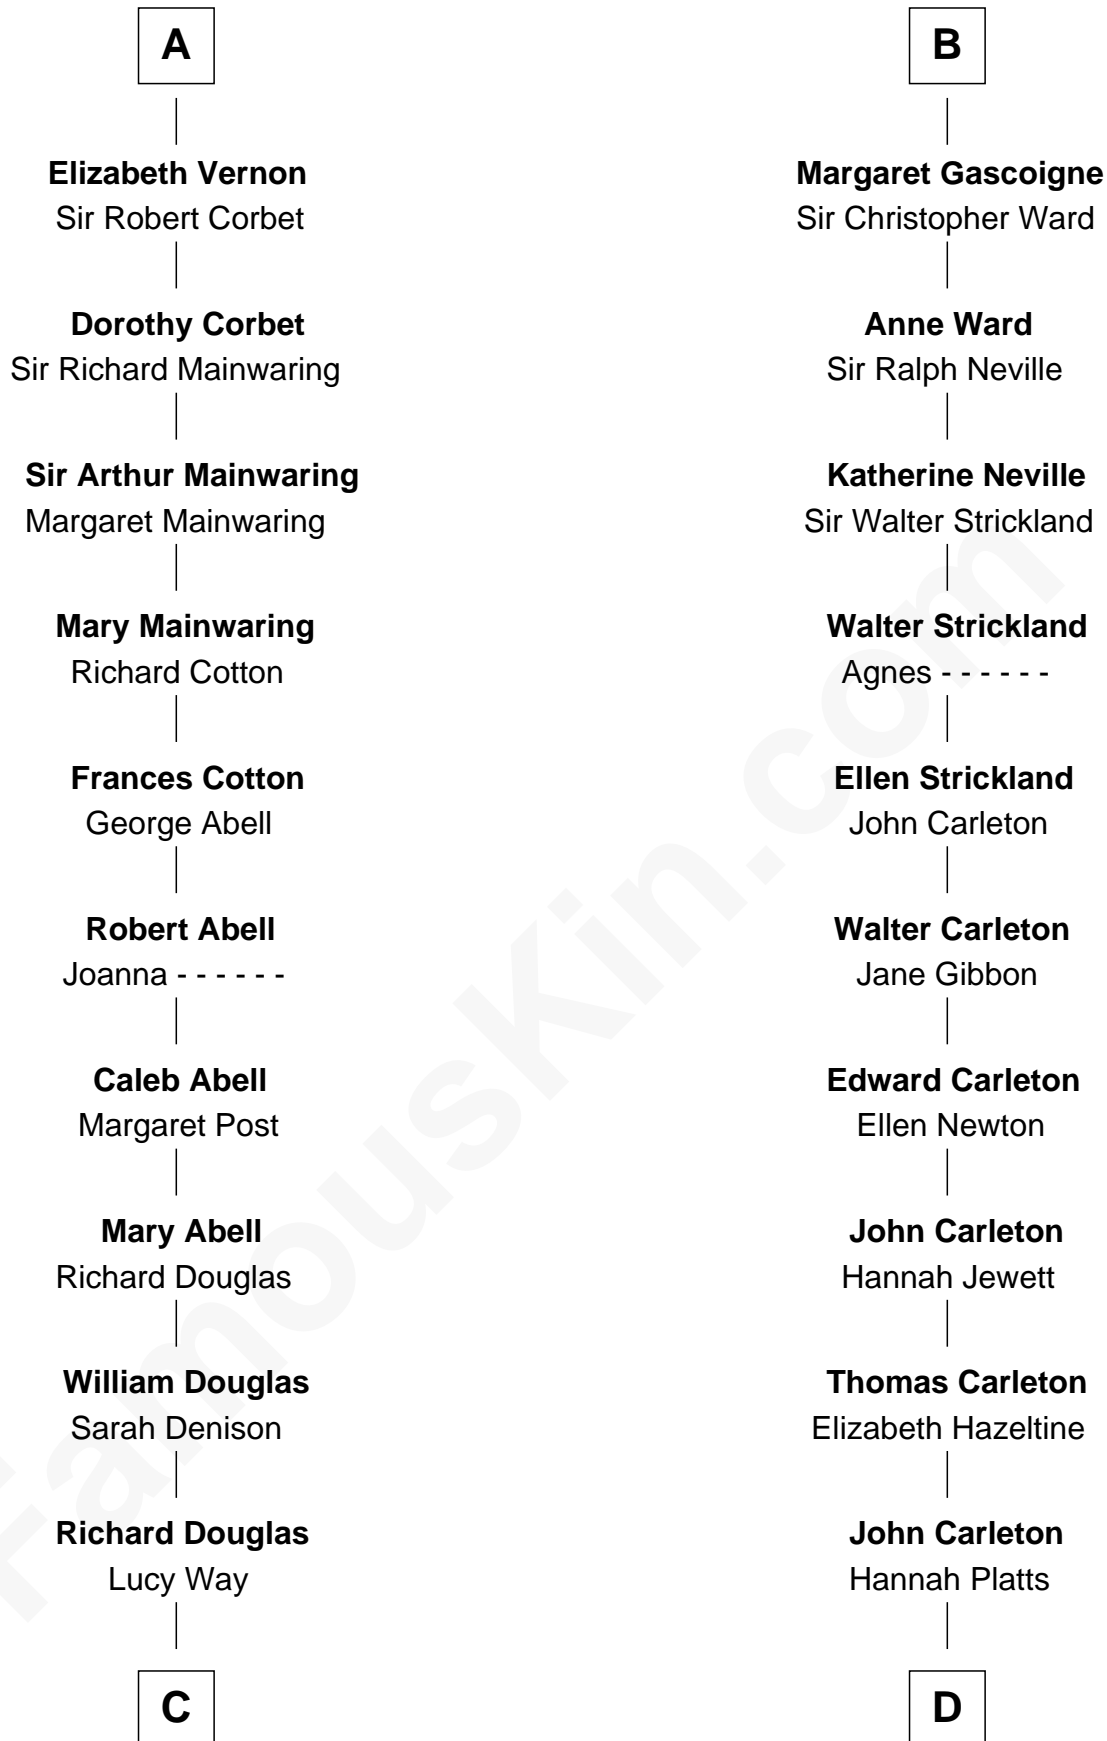

FamousKin.com Relationship Chart of

Melvyn Douglas

Movie Actor

20th cousin of

Charles A. Pillsbury

Co-Founder of C.A. Pillsbury Co.

C

Erskine Douglas

Sophia Garrett

Emma Jane Douglas

Col. George Taliaferro Shackelford

Lena Priscilla Shackelford

Edouard Gregory Hesselberg

Melvyn Douglas

Movie Actor

D