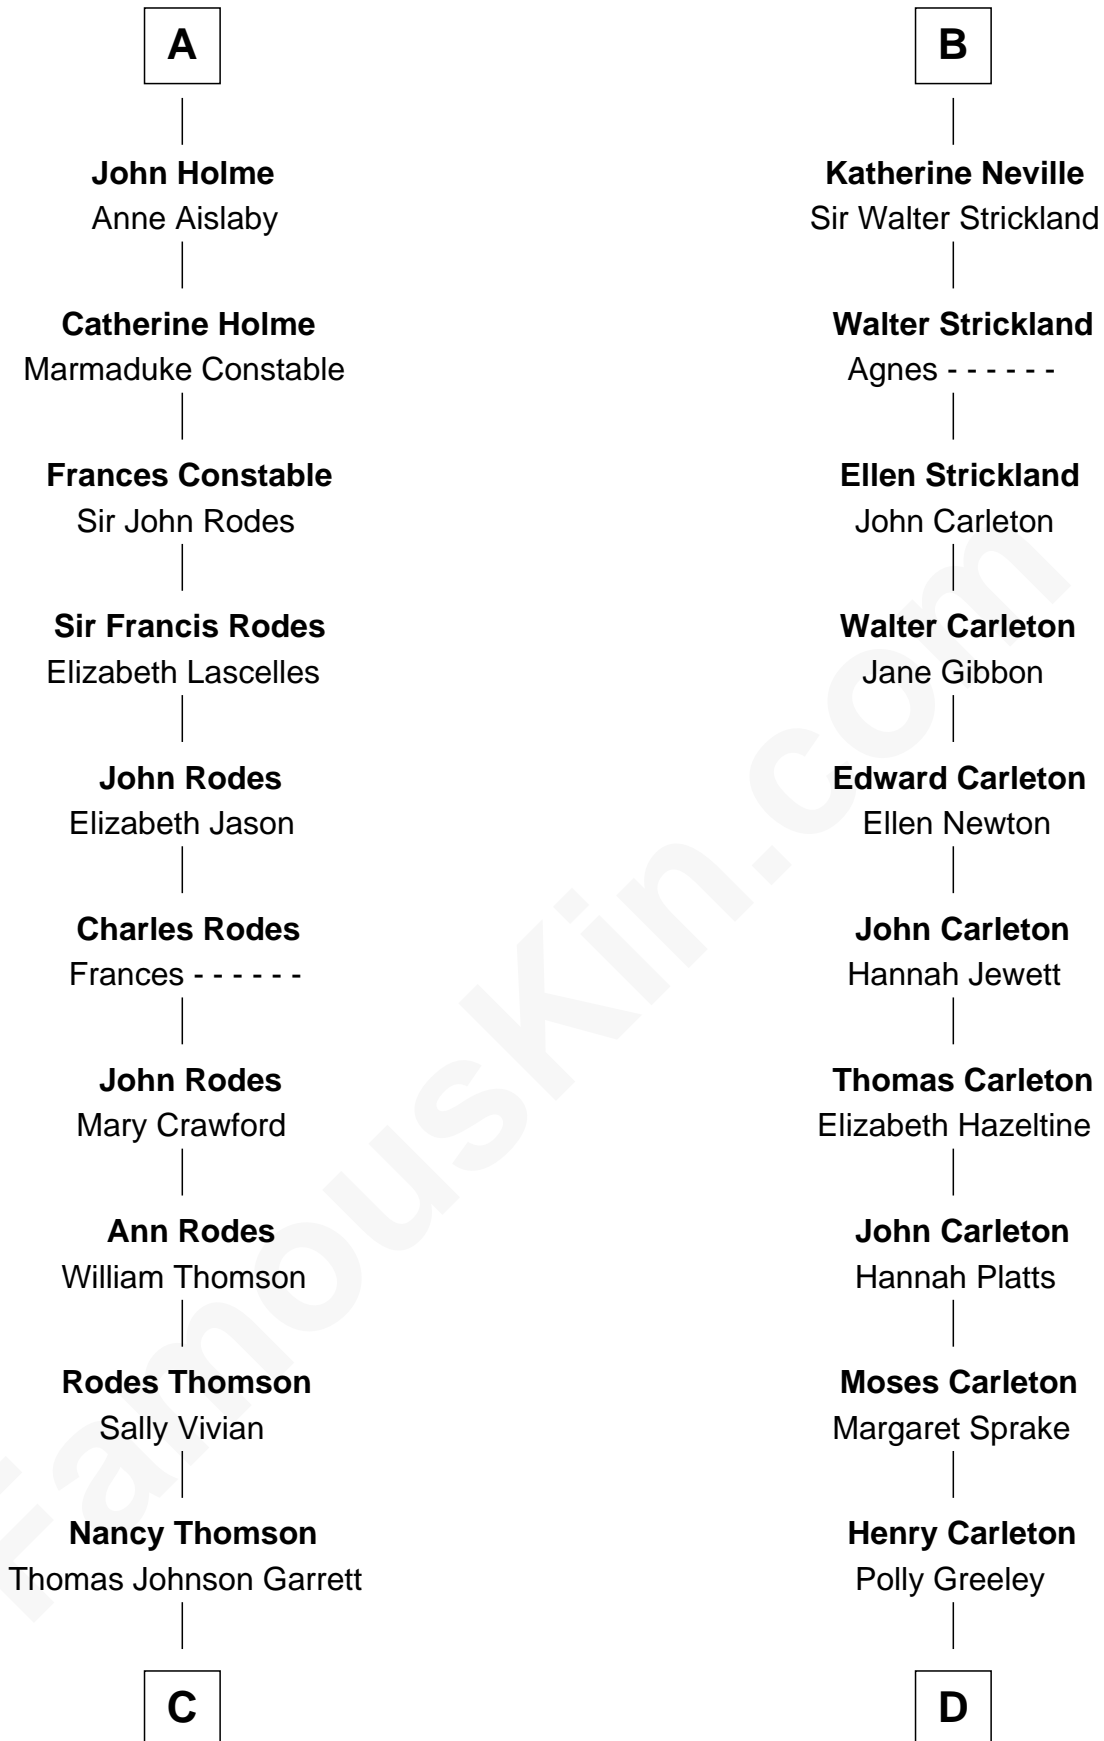

FamousKin.com
Relationship Chart of
Melvyn Douglas
Movie Actor

18th cousin 2 times removed of
Charles A. Pillsbury
Co-Founder of C.A. Pillsbury Co.

C

Sophia Garrett
Erskine Douglas

Emma Jane Douglas
Col. George Taliaferro Shackelford

Lena Priscilla Shackelford
Edouard Gregory Hesselberg

Melvyn Douglas
Movie Actor

D

Margaret Sprague Carleton
George Alfred Pillsbury

Charles A. Pillsbury
Co-Founder of C.A. Pillsbury Co.

FamousKin.com