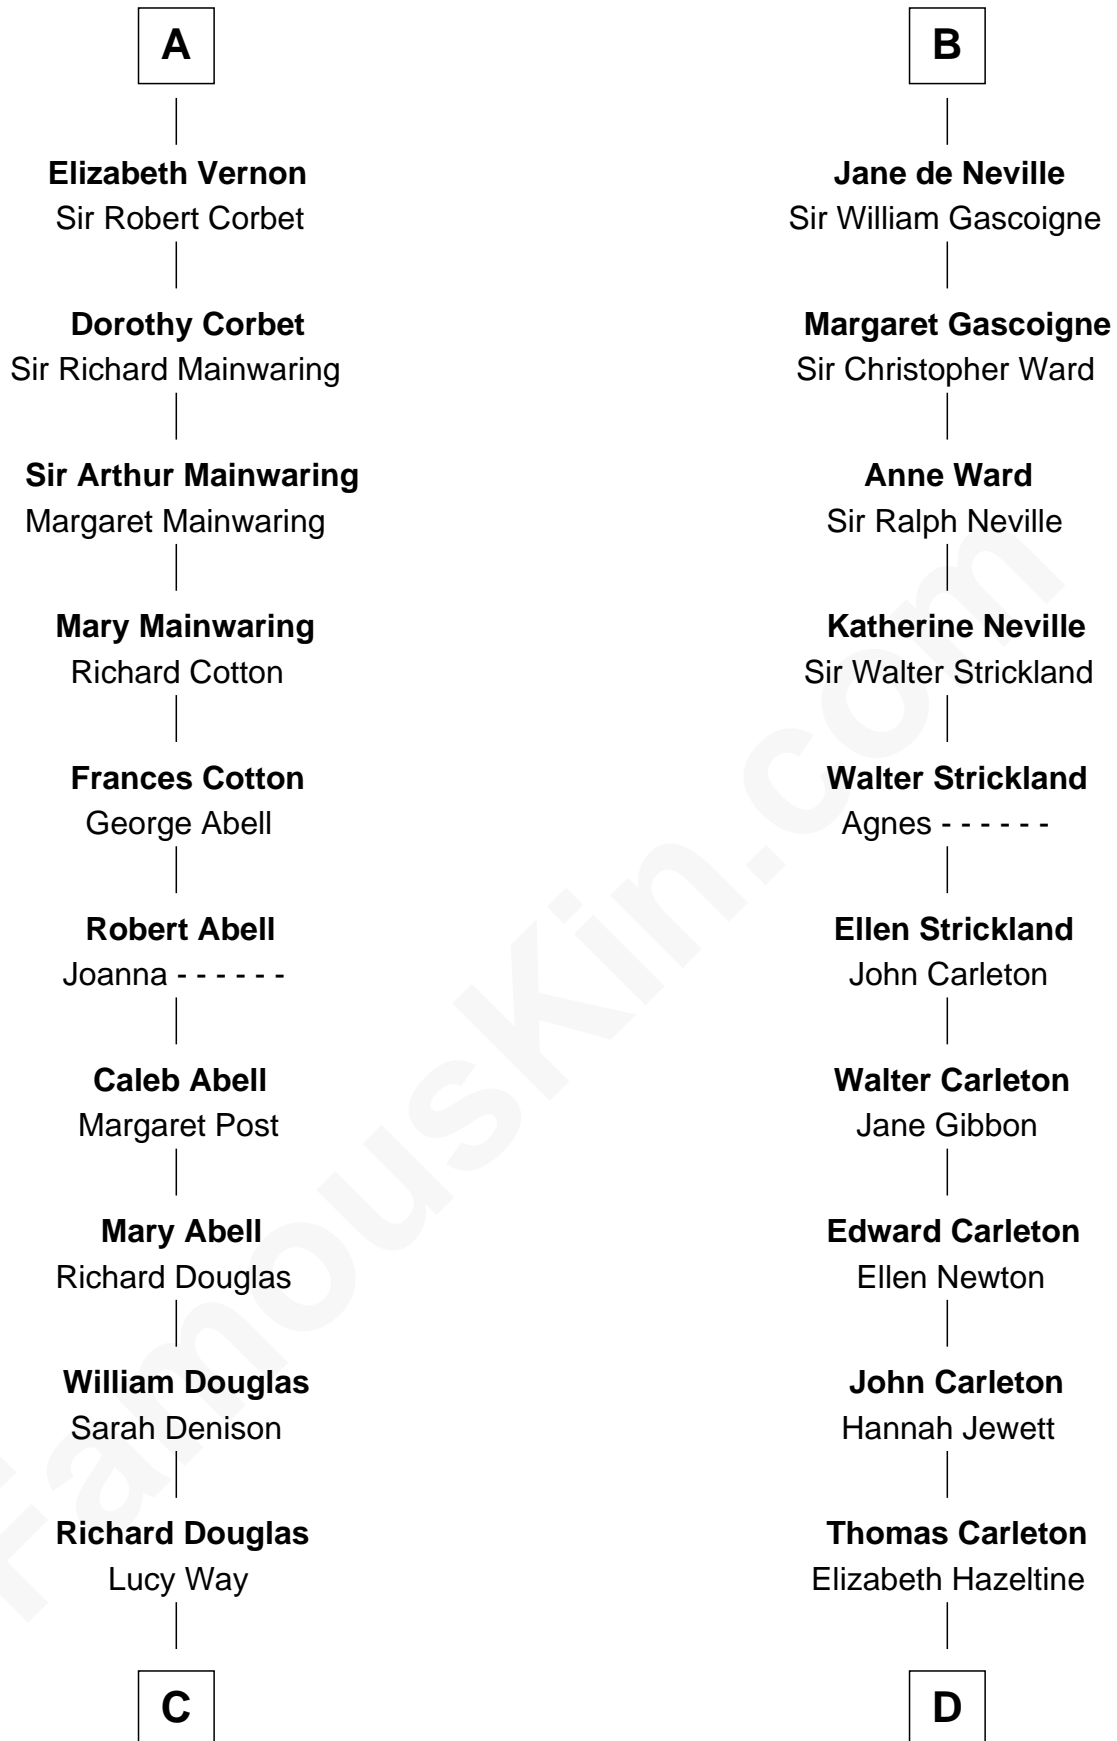

FamousKin.com

Relationship Chart of

Melvyn Douglas

Movie Actor

20th cousin 1 time removed of

Charles A. Pillsbury
Co-Founder of C.A. Pillsbury Co.

C

Erskine Douglas

Sophia Garrett

Emma Jane Douglas

Col. George Taliaferro Shackelford

Lena Priscilla Shackelford

Edouard Gregory Hesselberg

Melvyn Douglas

Movie Actor

D

John Carleton

Hannah Platts

Moses Carleton

Margaret Sprake

Henry Carleton

Polly Greeley

Margaret Sprague Carleton

George Alfred Pillsbury