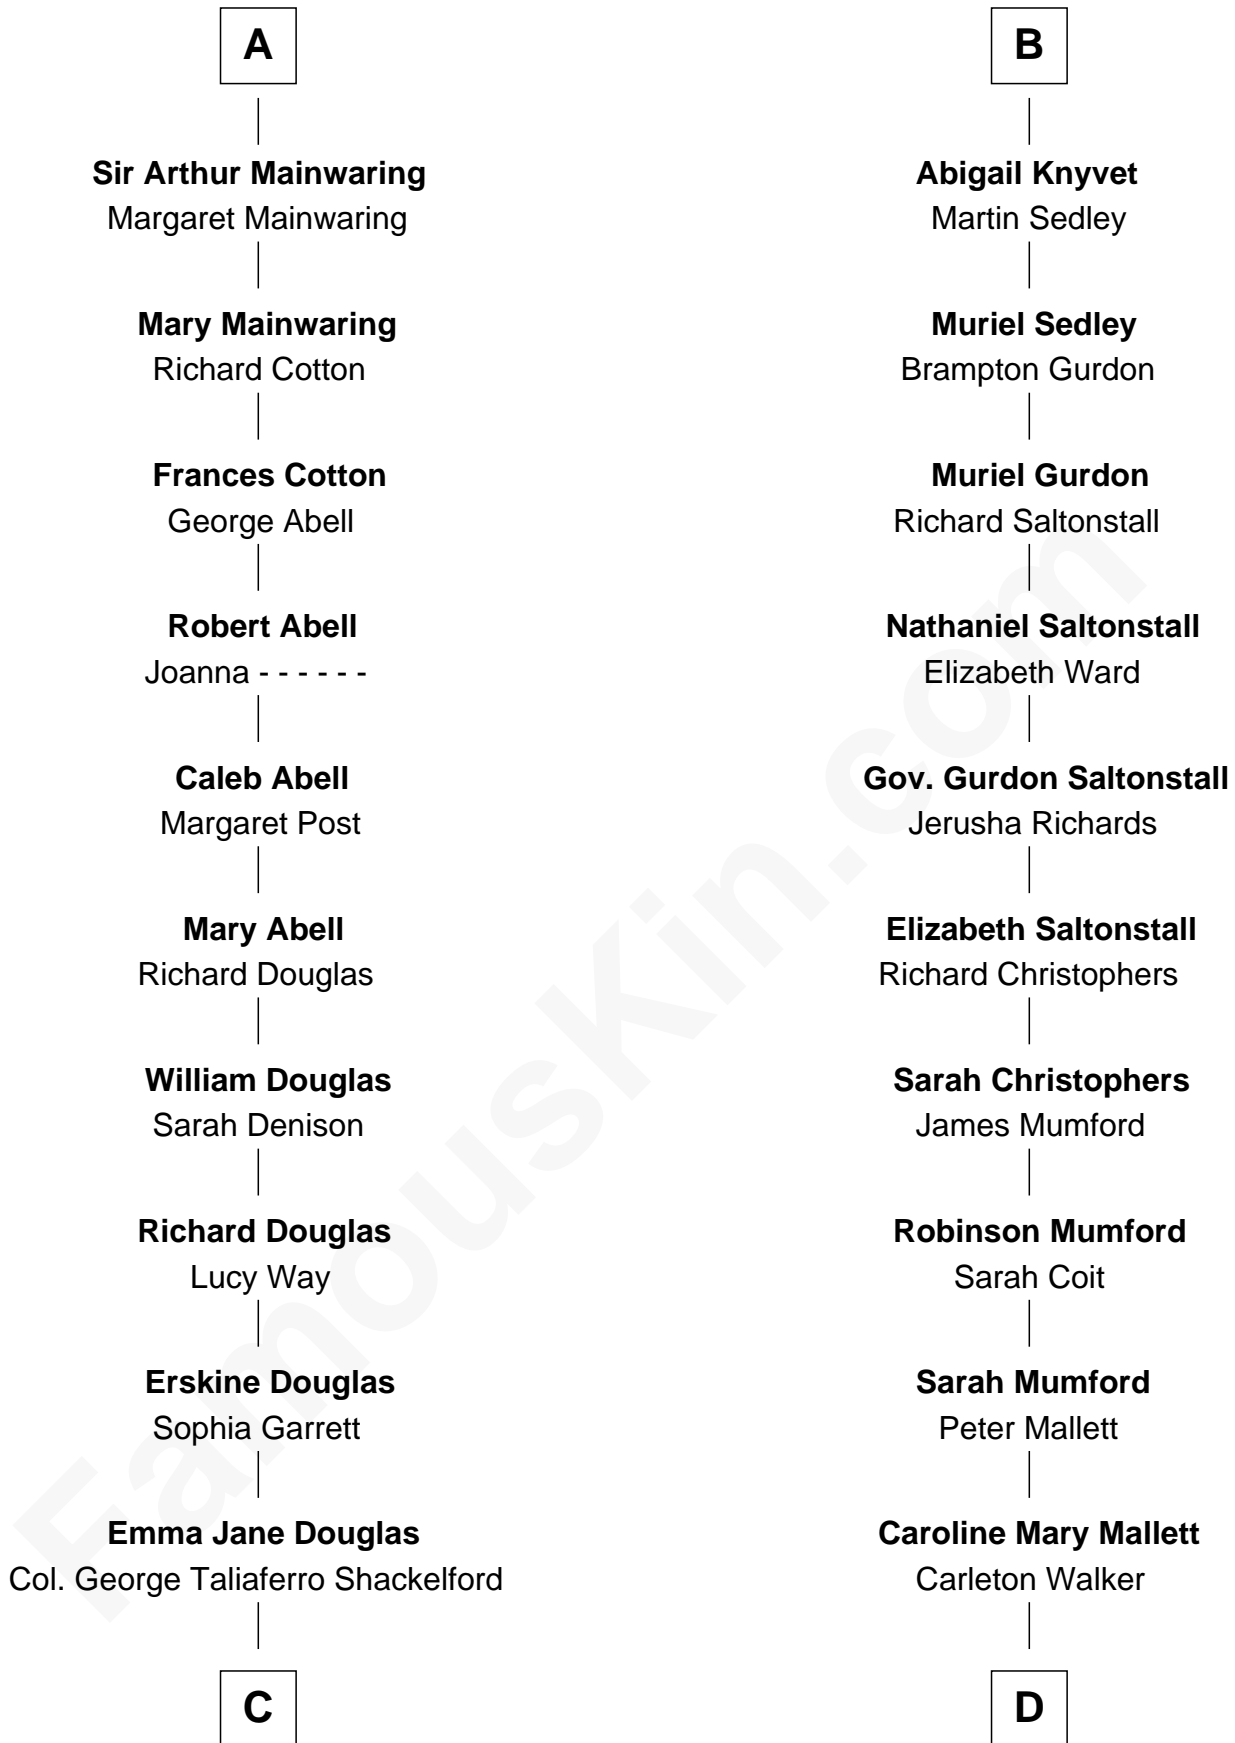

FamousKin.com
Relationship Chart of
Melvyn Douglas
Movie Actor

18th cousin 3 times removed of
Carly Fiorina
CEO of Hewlett-Packard

C

Lena Priscilla Shackelford
Edouard Gregory Hesselberg

Melvyn Douglas
Movie Actor

D

Margaret Isabella Walker
Heinrich Weber

John Walker Weber
Maude Graves

Cara Carleton Weber
Harold Marvin Sneed

Joseph Tyree Sneed
Madelon Montross Juergens

Carly Fiorina
CEO of Hewlett-Packard