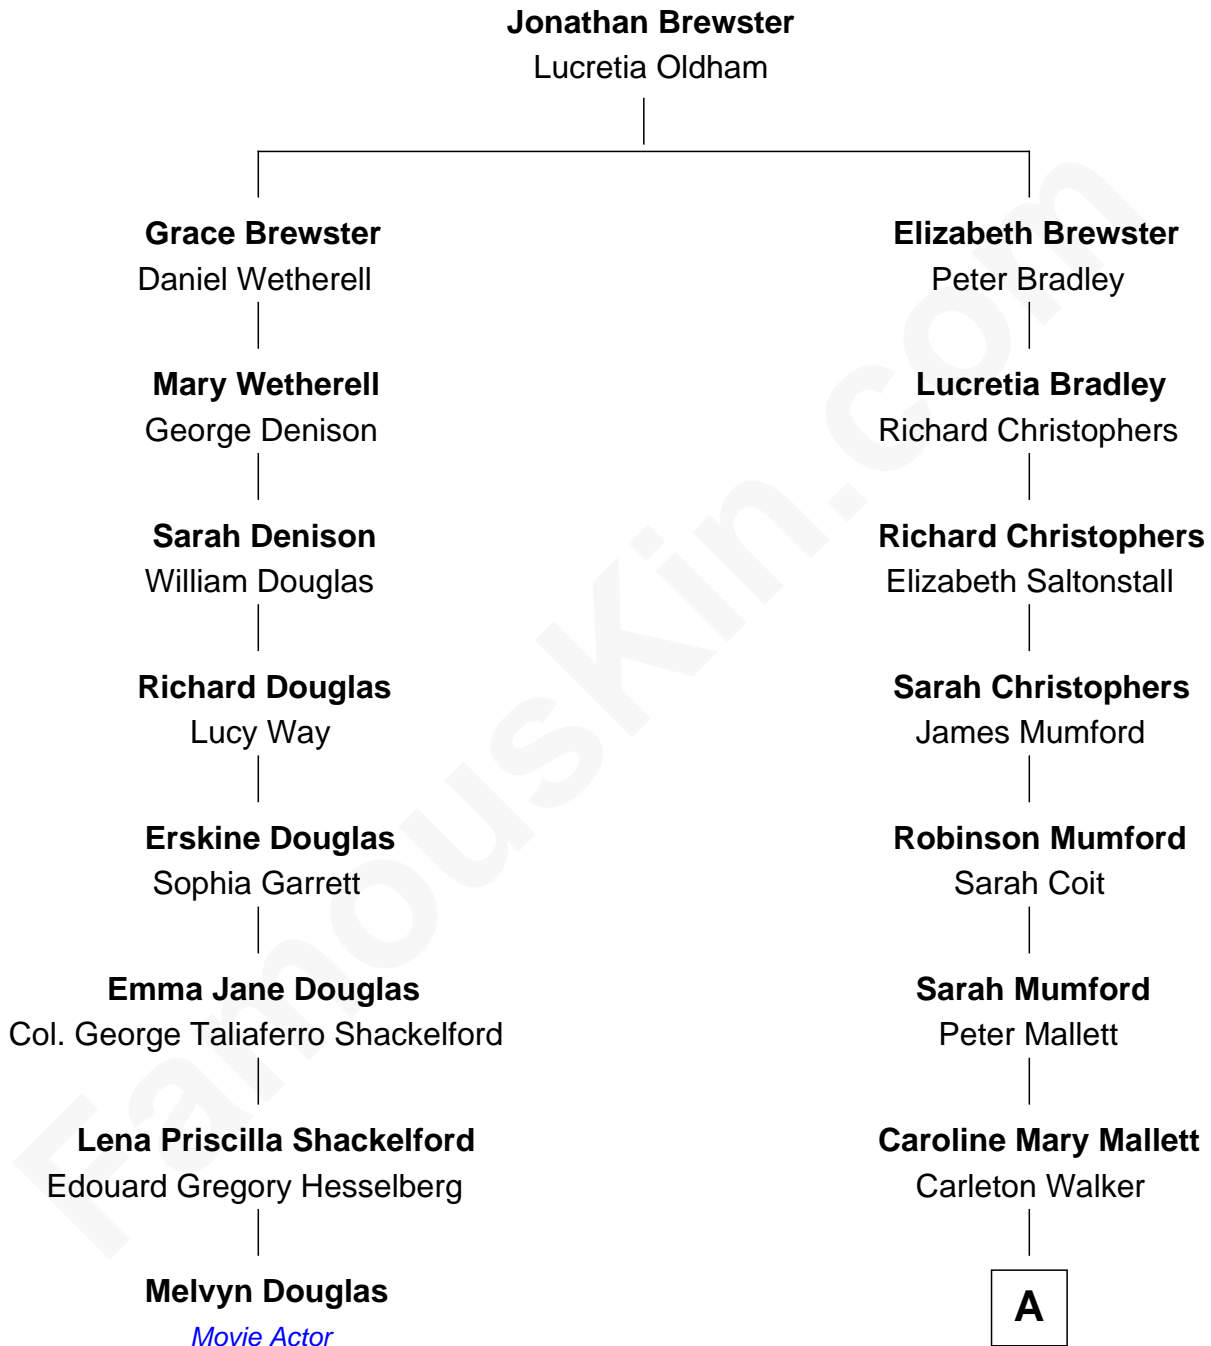

FamousKin.com
Relationship Chart of
Melvyn Douglas
Movie Actor

7th cousin 4 times removed of
Carly Fiorina
CEO of Hewlett-Packard

A

Margaret Isabella Walker

Heinrich Weber

John Walker Weber

Maude Graves

Cara Carleton Weber

Harold Marvin Sneed

Joseph Tyree Sneed

Madelon Montross Juergens

Carly Fiorina

CEO of Hewlett-Packard