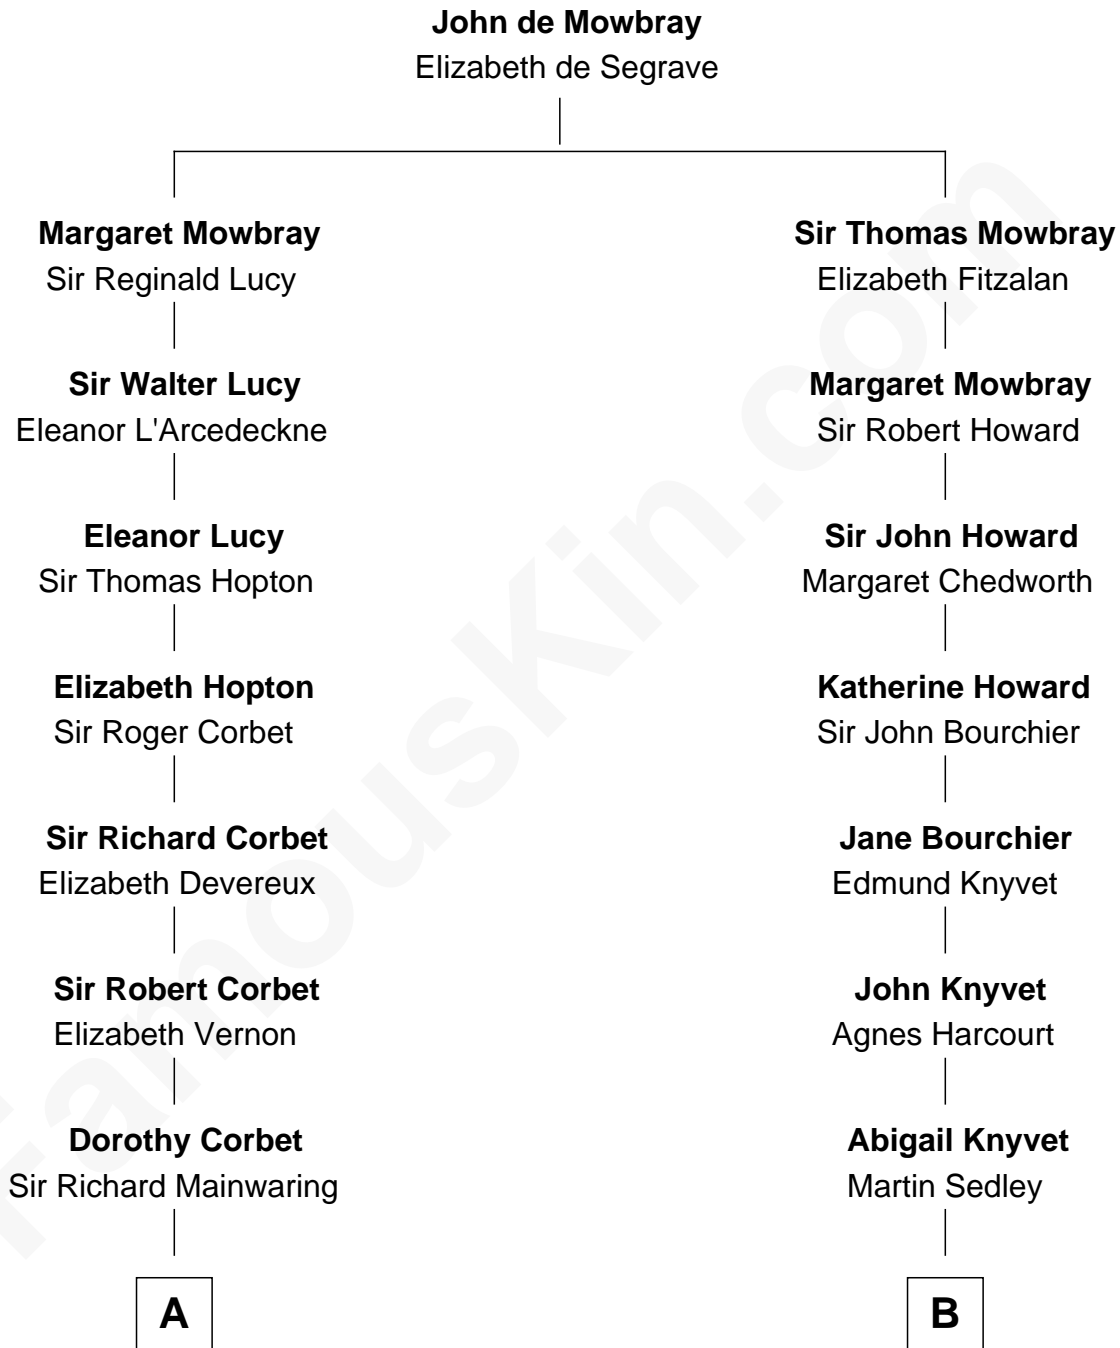

**FamousKin.com**  
**Relationship Chart of**  
**Melvyn Douglas**  
*Movie Actor*

18th cousin 2 times removed of  
**Carly Fiorina**  
*CEO of Hewlett-Packard*

**C**

**Lena Priscilla Shackelford**  
Edouard Gregory Hesselberg

**Melvyn Douglas**  
*Movie Actor*

**D**

**John Walker Weber**  
Maude Graves

**Cara Carleton Weber**  
Harold Marvin Sneed

**Joseph Tyree Sneed**  
Madelon Montross Juergens

**Carly Fiorina**  
*CEO of Hewlett-Packard*