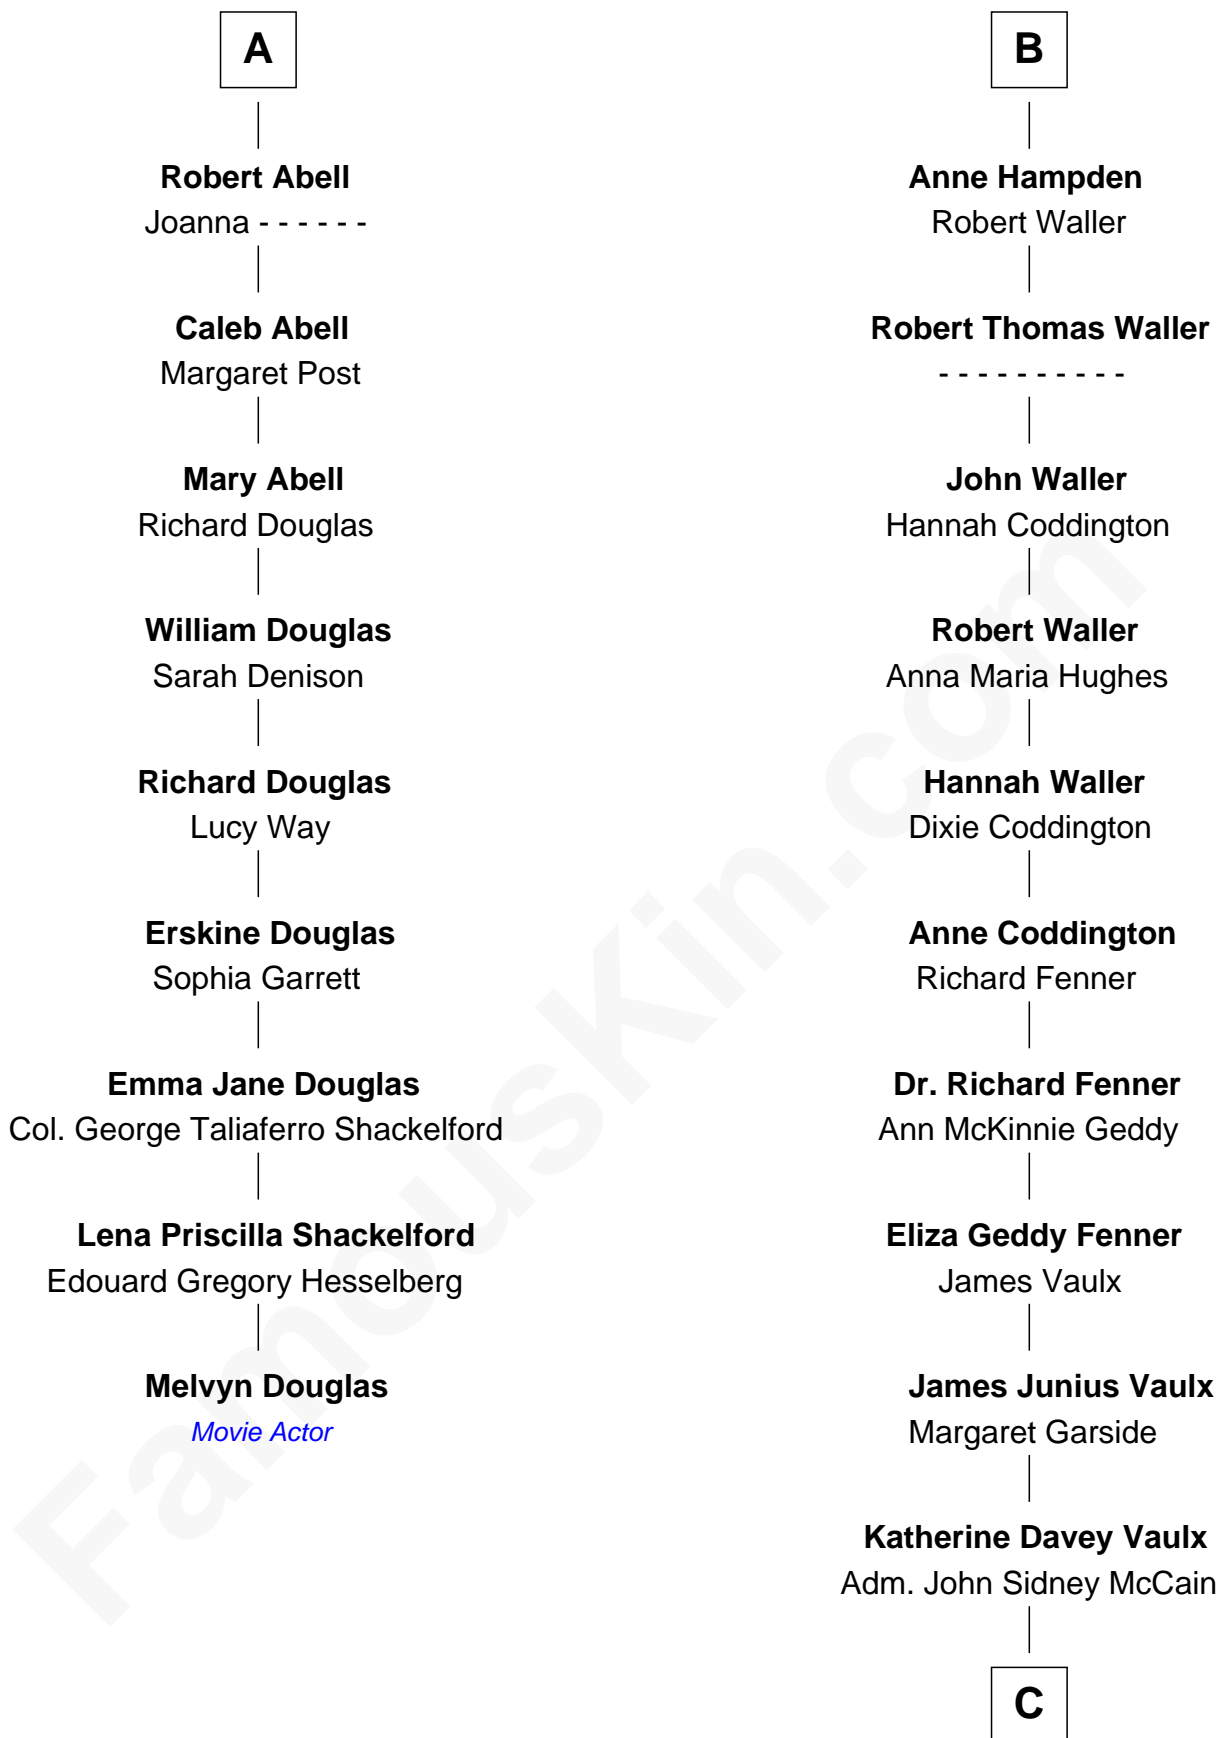

FamousKin.com
Relationship Chart of
Melvyn Douglas
Movie Actor

15th cousin 3 times removed of
John McCain
U.S. Senator from Arizona

Sir Walter Blount
 Sancha de Ayala

C

Adm. **John Sidney McCain**

Roberta Wright

John McCain

U.S. Senator from Arizona

FamousKin.com