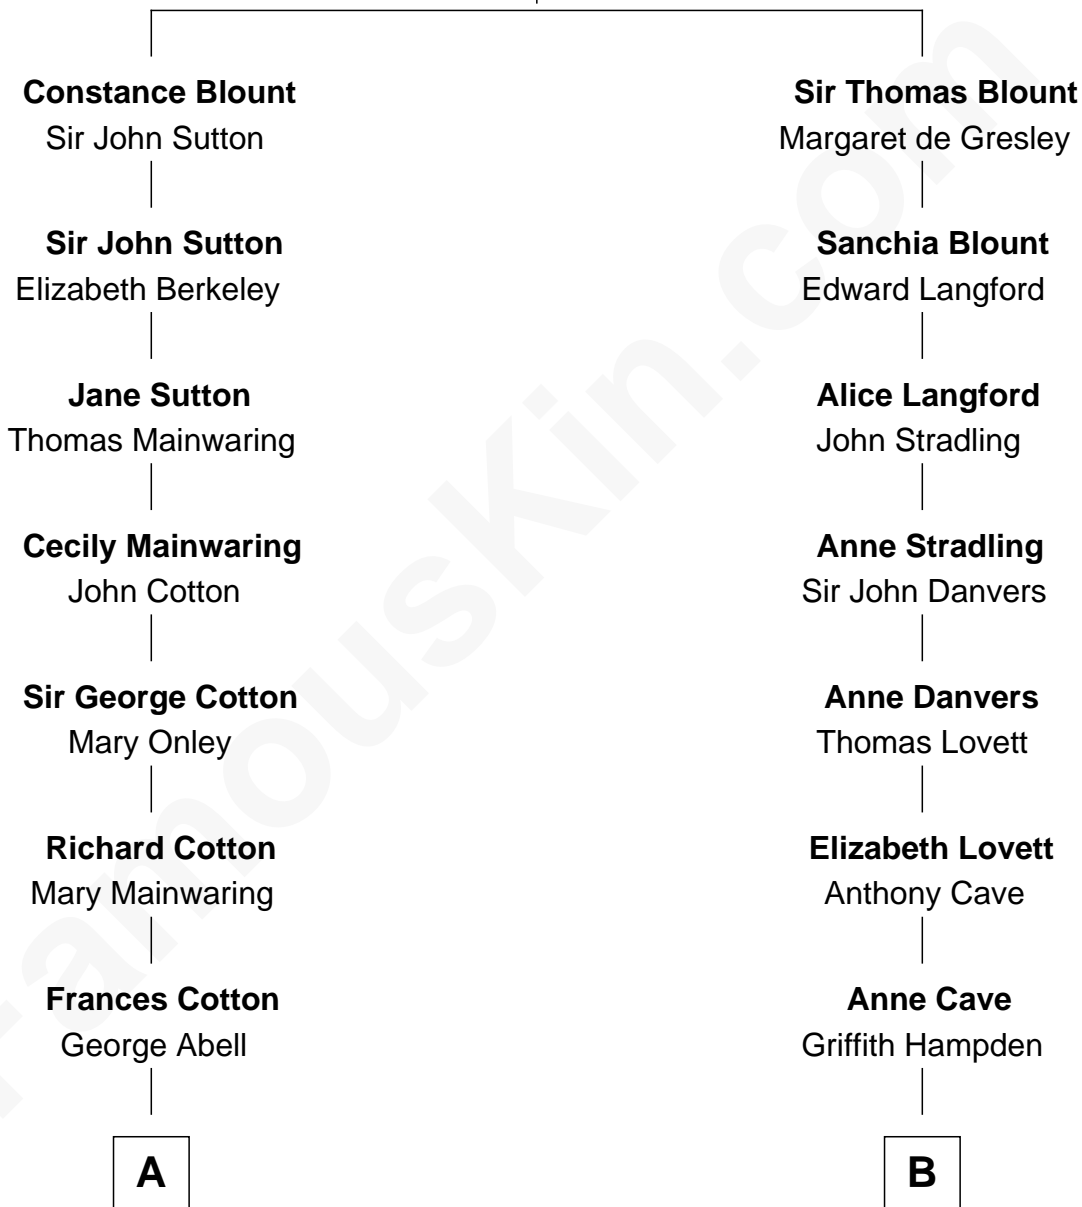

FamousKin.com
Relationship Chart of
Melvyn Douglas
Movie Actor

15th cousin 3 times removed of
John McCain
U.S. Senator from Arizona

Sir Walter Blount
 Sancha de Ayala

C

Adm. **John Sidney McCain**

Roberta Wright

John McCain

U.S. Senator from Arizona

FamousKin.com