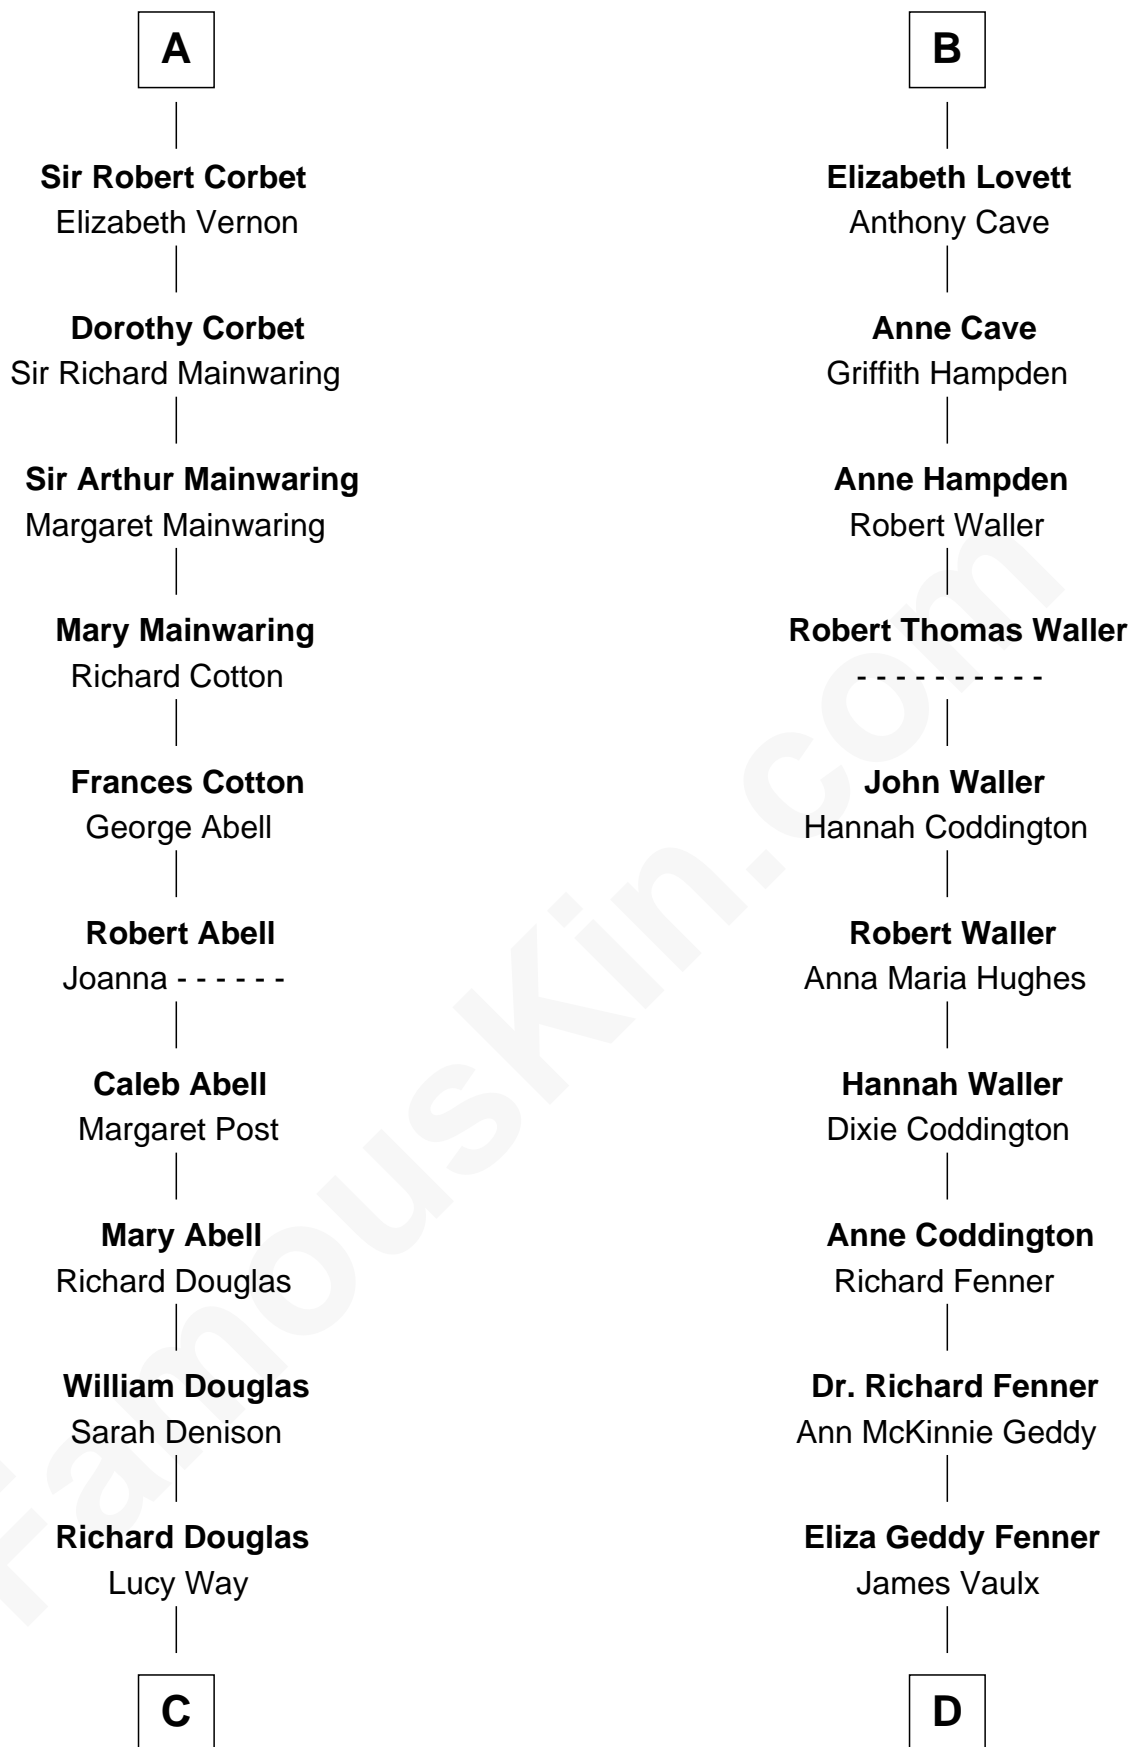

# FamousKin.com Relationship Chart of

**Melvyn Douglas**

*Movie Actor*

20th cousin of

**John McCain**

*U.S. Senator from Arizona*

**C**

**Erskine Douglas**

Sophia Garrett

**Emma Jane Douglas**

Col. George Taliaferro Shackelford

**Lena Priscilla Shackelford**

Edouard Gregory Hesselberg

**Melvyn Douglas**

*Movie Actor*

**D**

**James Junius Vaulx**

Margaret Garside

**Katherine Davey Vaulx**

Adm. John Sidney McCain

**Adm. John Sidney McCain**

Roberta Wright

**John McCain**

*U.S. Senator from Arizona*