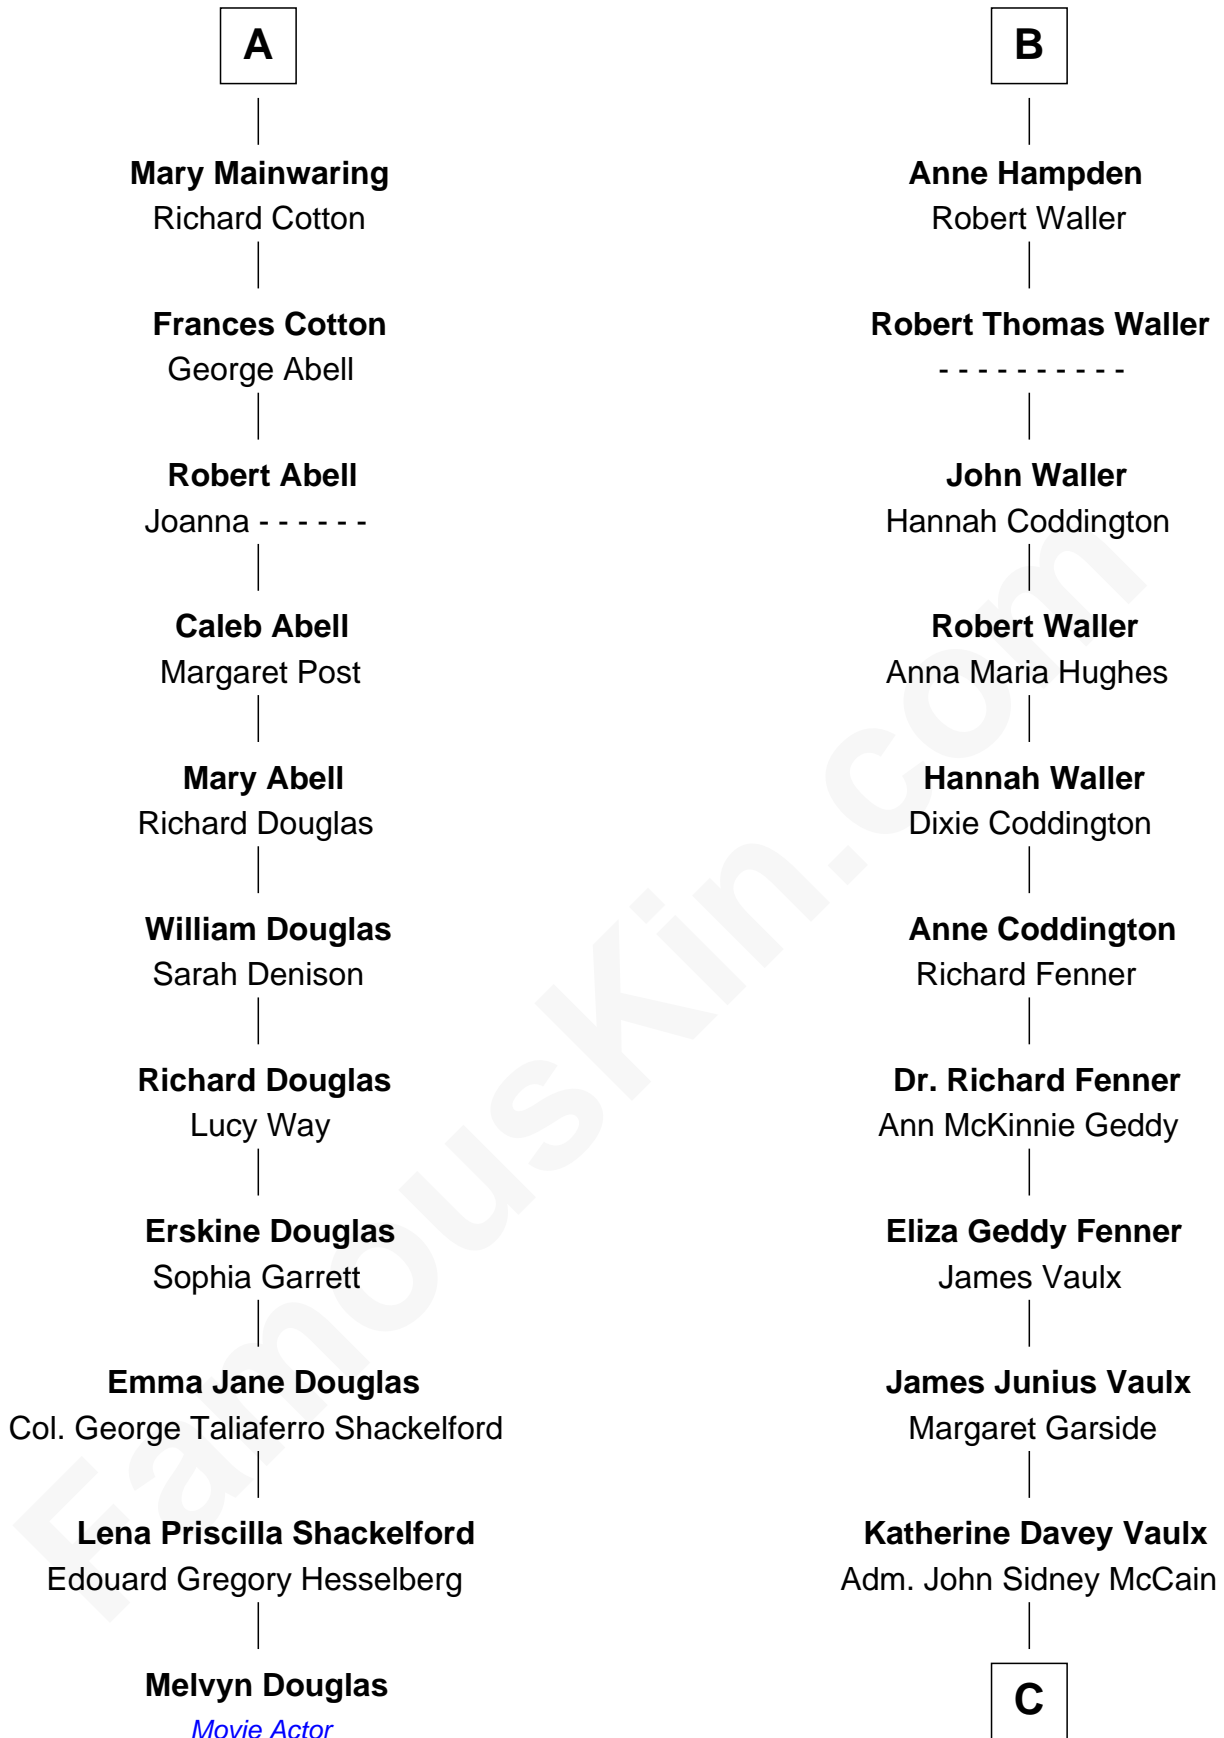

FamousKin.com
Relationship Chart of
Melvyn Douglas
Movie Actor

17th cousin 1 time removed of
John McCain
U.S. Senator from Arizona

John de Welles
Maud de Roos

Anne de Welles
James Butler

James Butler
Joan Beauchamp

Elizabeth Butler
John Talbot

Ann Talbot
Sir Henry Vernon

Elizabeth Vernon
Sir Robert Corbet

Dorothy Corbet
Sir Richard Mainwaring

Sir Arthur Mainwaring
Margaret Mainwaring

A

Margery de Welles
Stephen le Scrope

C

Adm. **John Sidney McCain**

Roberta Wright

John McCain

U.S. Senator from Arizona

FamousKin.com