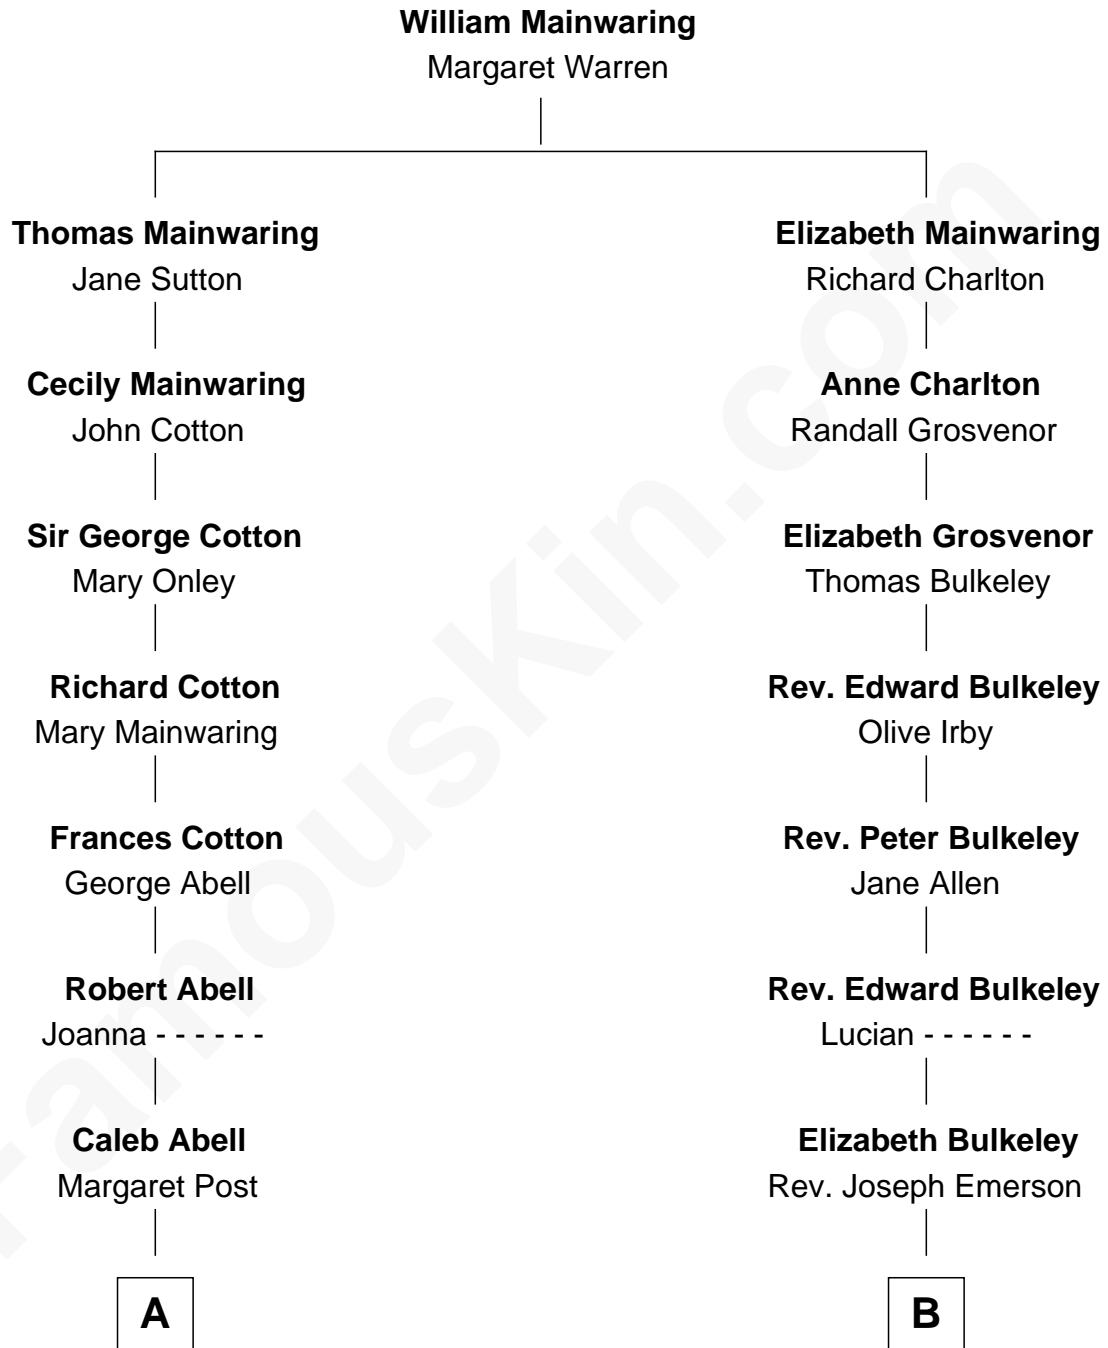

FamousKin.com
Relationship Chart of
Melvyn Douglas
Movie Actor

13th cousin 2 times removed of
Sarah Palin
9th Governor of Alaska

A

Mary Abell
Richard Douglas

William Douglas
Sarah Denison

Richard Douglas
Lucy Way

Erskine Douglas
Sophia Garrett

Emma Jane Douglas
Col. George Taliaferro Shackelford

Lena Priscilla Shackelford
Edouard Gregory Hesselberg

Melvyn Douglas
Movie Actor

B

Lucy Ann Emerson
Thomas Damon

Dr. Edward Damon
Elizabeth Smith

Sarah Palin
9th Governor of Alaska