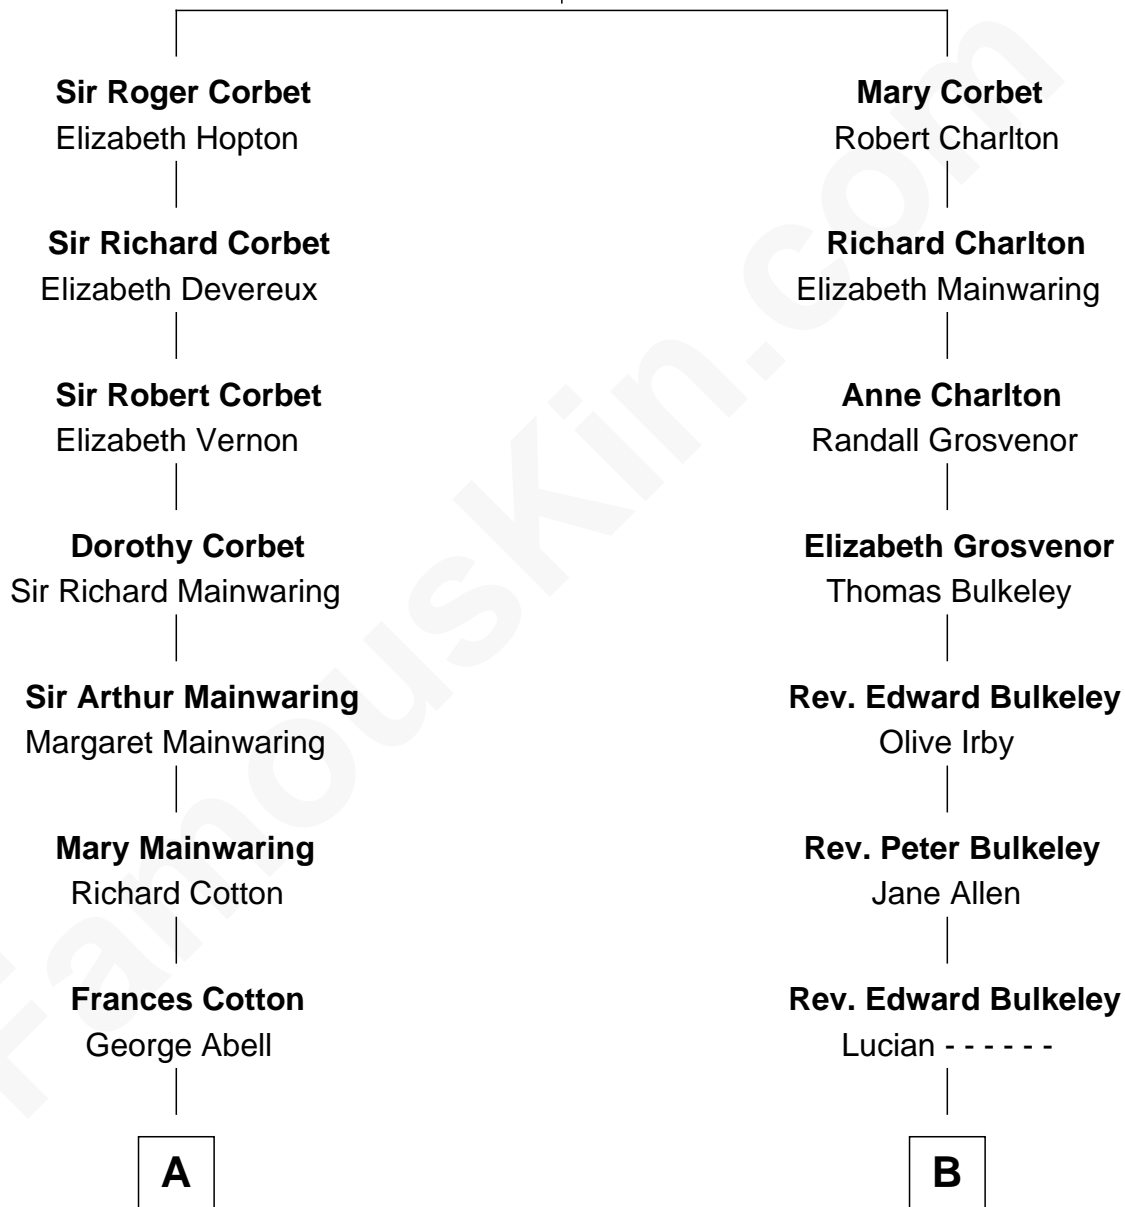

# FamousKin.com Relationship Chart of

**Melvyn Douglas**

*Movie Actor*

15th cousin 1 time removed of

**Sarah Palin**

*9th Governor of Alaska*

**Sir Robert Corbet**

Margaret - - - - -

**A**

**Robert Abell**  
Joanna - - - - -

**Caleb Abell**  
Margaret Post

**Mary Abell**  
Richard Douglas

**William Douglas**  
Sarah Denison

**Richard Douglas**  
Lucy Way

**Erskine Douglas**  
Sophia Garrett

**Emma Jane Douglas**  
Col. George Taliaferro Shackelford

**Lena Priscilla Shackelford**  
Edouard Gregory Hesselberg

**Melvyn Douglas**  
*Movie Actor*

**B**

**Elizabeth Bulkeley**  
Rev. Joseph Emerson