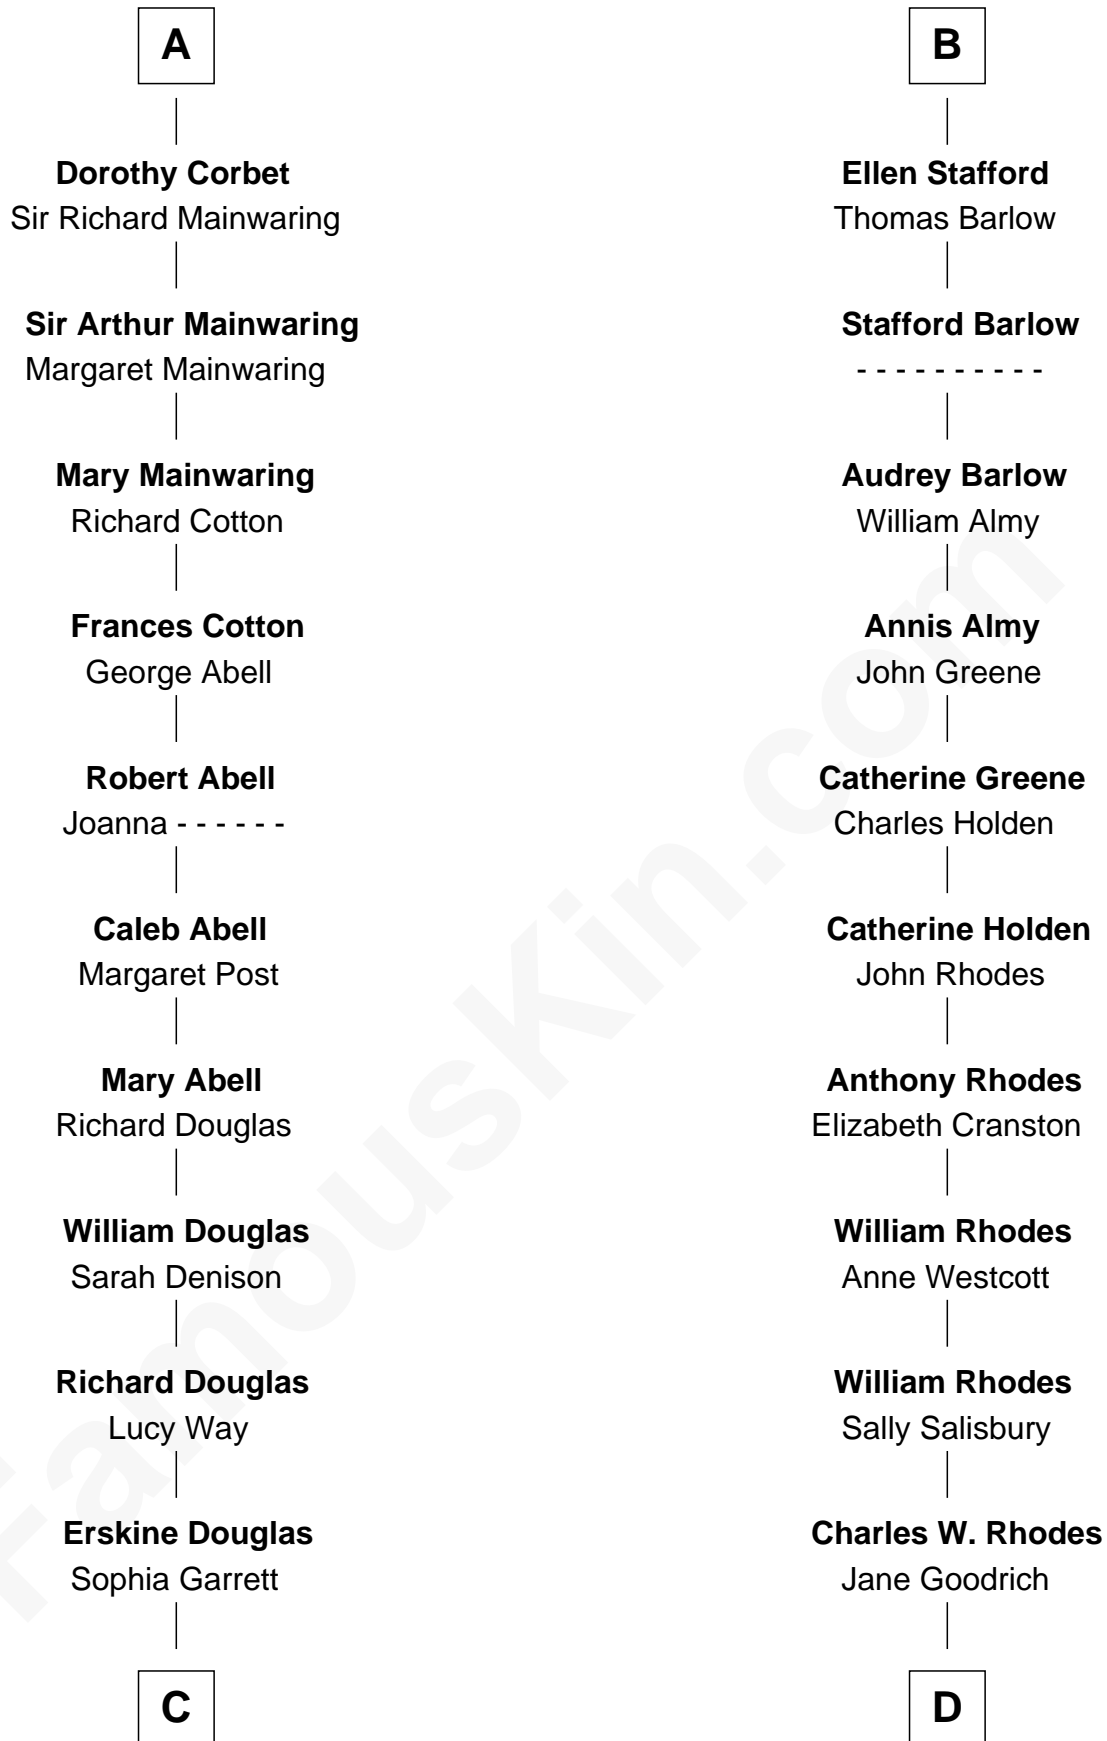

FamousKin.com
Relationship Chart of
Melvyn Douglas
Movie Actor

19th cousin 2 times removed of
Sarah Palin
9th Governor of Alaska

C

Emma Jane Douglas
Col. George Taliaferro Shackelford

Lena Priscilla Shackelford
Edouard Gregory Hesselberg

Melvyn Douglas
Movie Actor

D

Alma Miranda Rhodes
James W. Heath

Charles R. Heath
Alice Adeline Oriel

Charles Francis Heath
Nellie Marie Brandt

Charles Richard Heath
Sarah Sheeran

Sarah Palin
9th Governor of Alaska