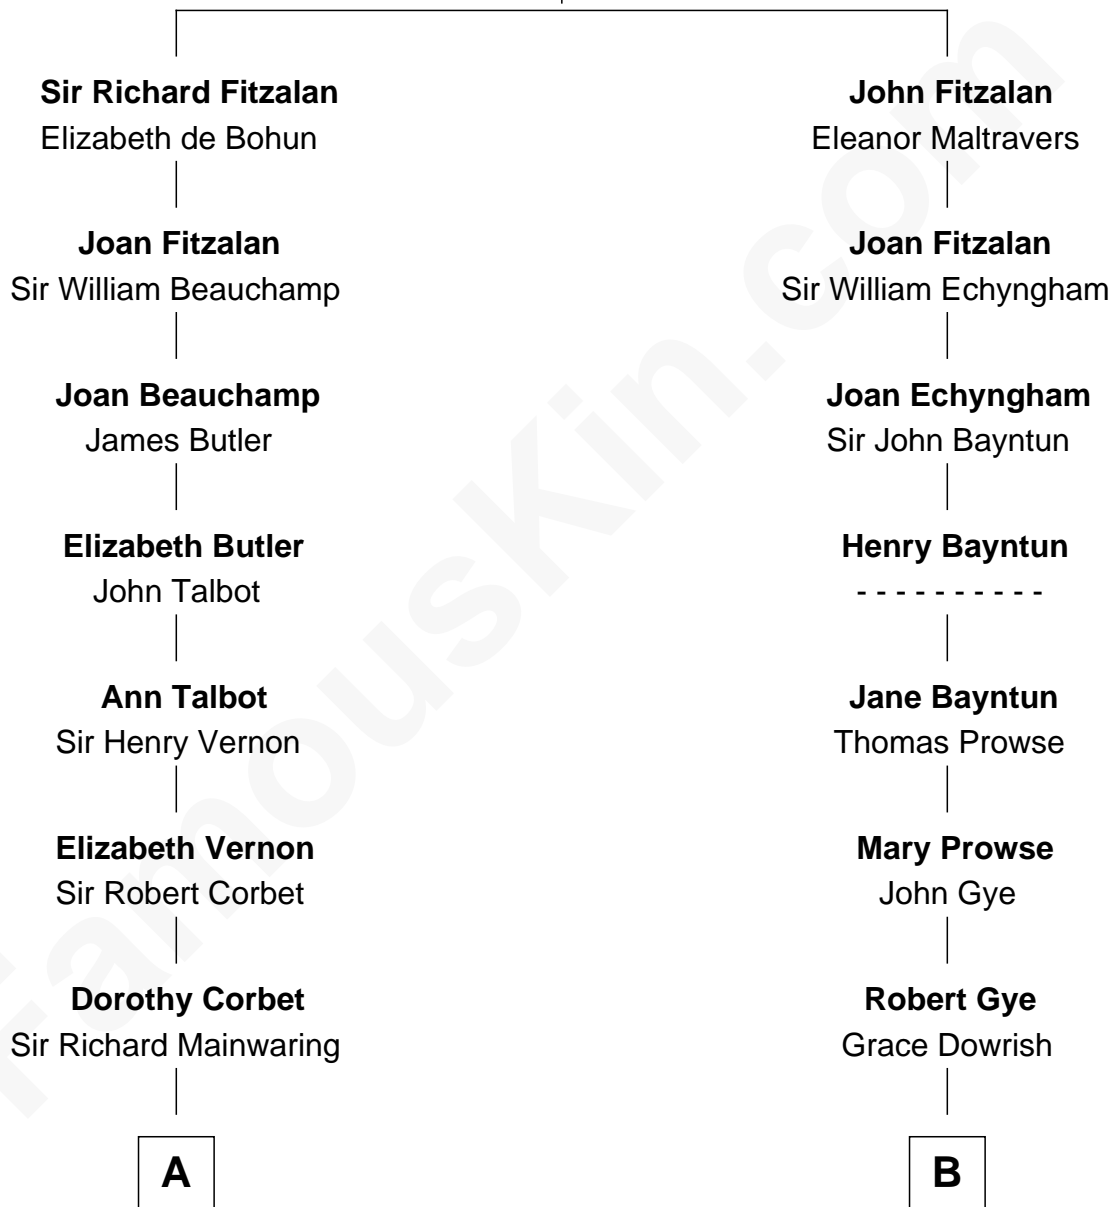

FamousKin.com Relationship Chart of

Melvyn Douglas

Movie Actor

18th cousin of

Sarah Palin

9th Governor of Alaska

Richard Fitzalan
Eleanor Plantagenet

C

Lena Priscilla Shackelford
Edouard Gregory Hesselberg

Melvyn Douglas
Movie Actor

D

Charles Richard Heath
Sarah Sheeran

Sarah Palin
9th Governor of Alaska

FamousKin.com