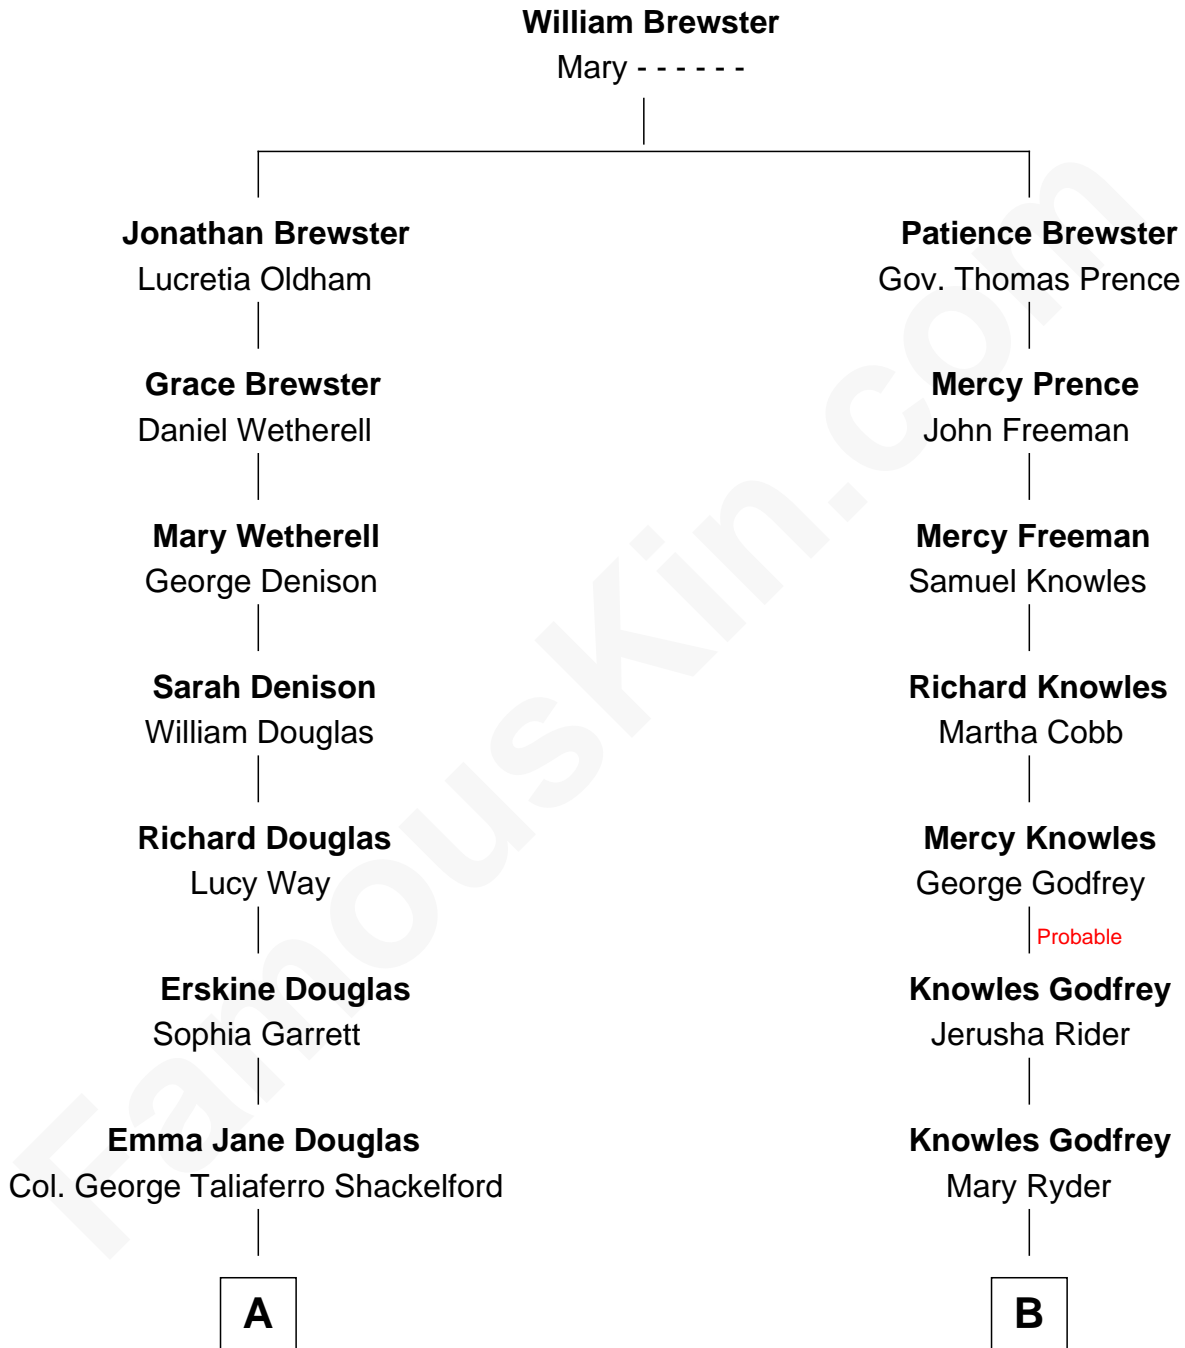

FamousKin.com
Relationship Chart of
Melvyn Douglas
Movie Actor

8th cousin 5 times removed of
Sarah Palin
9th Governor of Alaska

A

Lena Priscilla Shackelford
Edouard Gregory Hesselberg

Melvyn Douglas
Movie Actor

B

Benjamin Godfrey
Harriet Cooper

James Ryder Godfrey
Lodema Curtiss

Augusta Lodema Godfrey
Homer Curtiss Strong

Cora Godfrey Strong
James Carl Gower

Helen Louise Gower
Clement James Sheeran

Sarah Sheeran
Charles Richard Heath

Sarah Palin
9th Governor of Alaska