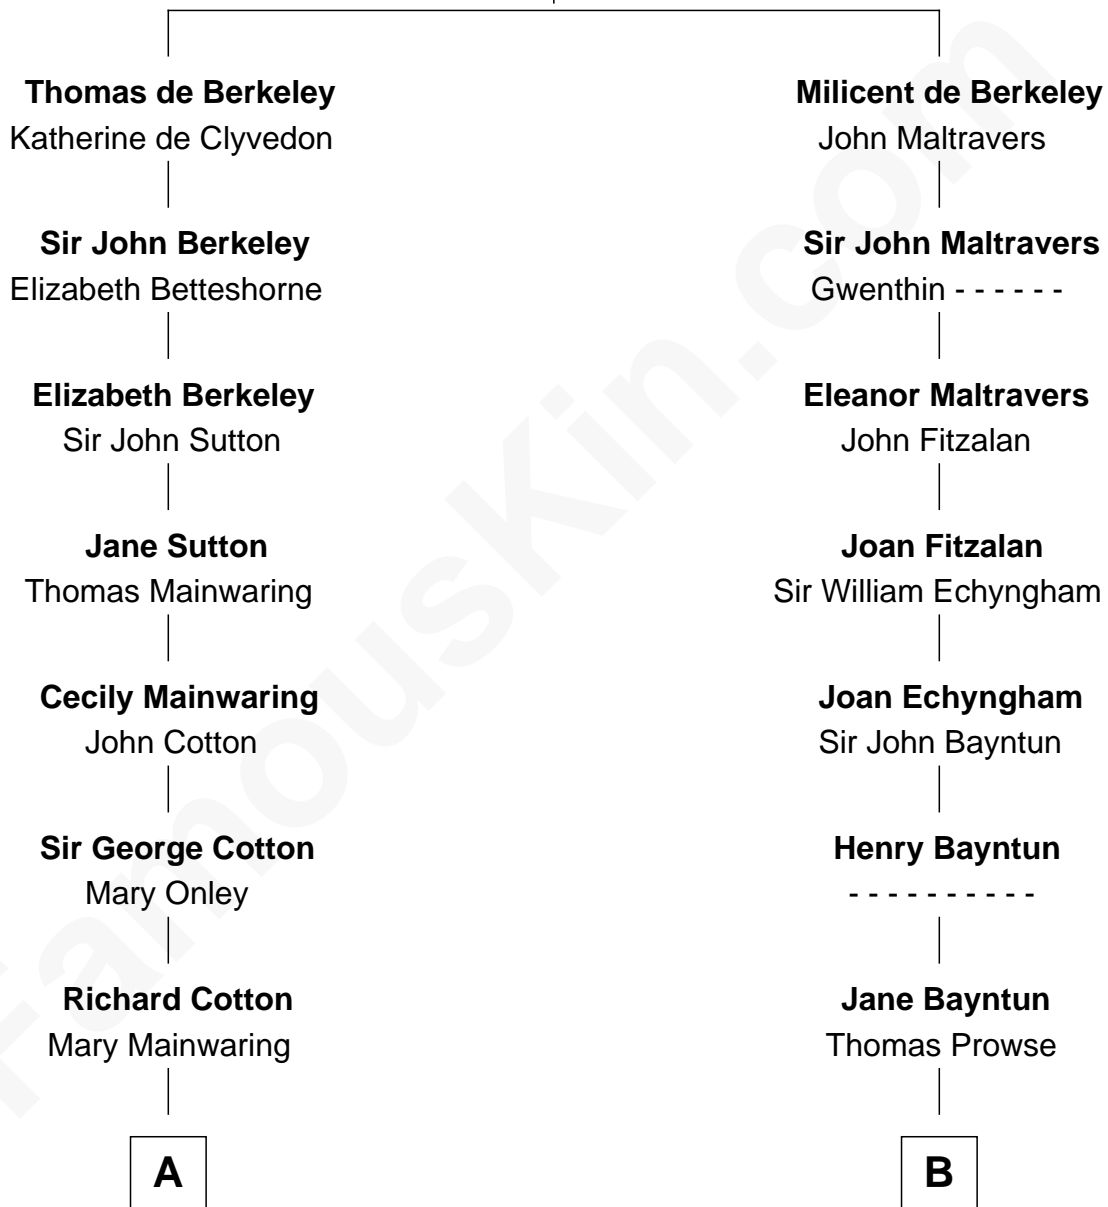

FamousKin.com
Relationship Chart of
Melvyn Douglas
Movie Actor

16th cousin 4 times removed of
Sarah Palin
9th Governor of Alaska

Sir Maurice de Berkeley
 Eve la Zouche

C

—
May Belle Ruddock
Henry Charles Brandt

—
Nellie Marie Brandt
Charles Francis Heath

—
Charles Richard Heath
Sarah Sheeran

—
Sarah Palin
9th Governor of Alaska

FamousKin.com