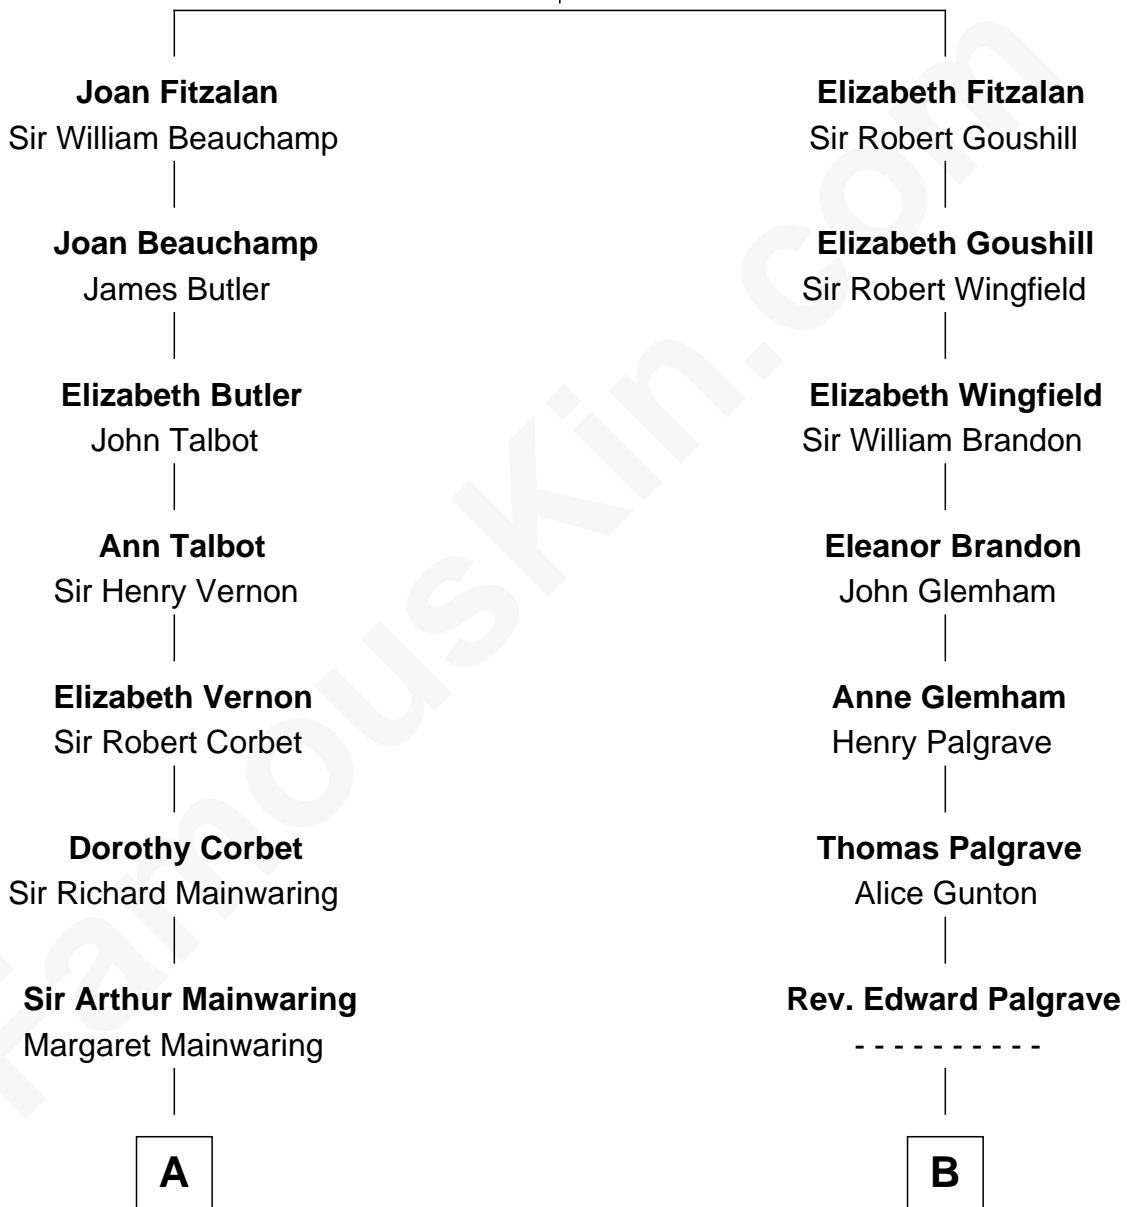

FamousKin.com
Relationship Chart of
Melvyn Douglas
Movie Actor

17th cousin 3 times removed of
Sarah Palin
9th Governor of Alaska

Sir Richard Fitzalan
 Elizabeth de Bohun

C

Charles R. Heath
Alice Adeline Oriel

Charles Francis Heath
Nellie Marie Brandt

Charles Richard Heath
Sarah Sheeran

Sarah Palin
9th Governor of Alaska

FamousKin.com