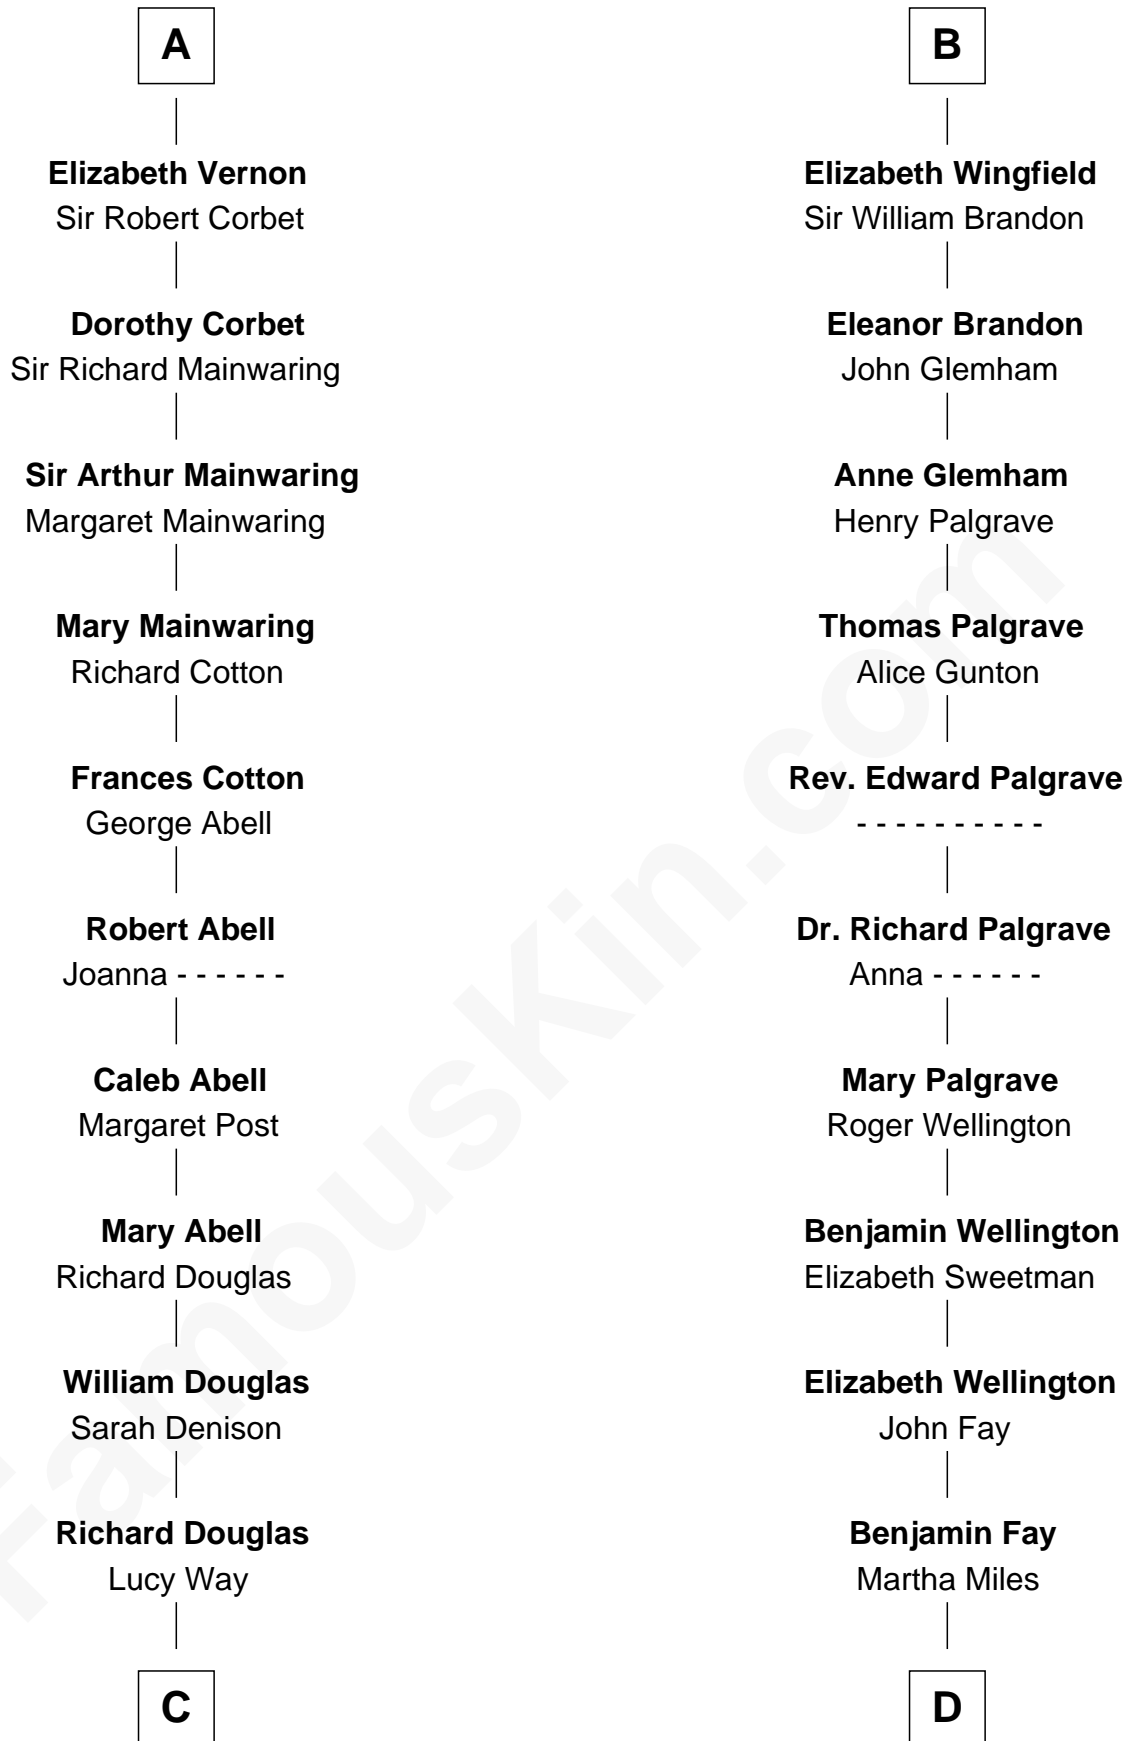

FamousKin.com Relationship Chart of

Melvyn Douglas

Movie Actor

19th cousin 1 time removed of

Shubael D. Childs

Founder of S.D. Childs & Company

C

Erskine Douglas

Sophia Garrett

Emma Jane Douglas

Col. George Taliaferro Shackelford

Lena Priscilla Shackelford

Edouard Gregory Hesselberg

Melvyn Douglas

Movie Actor

D