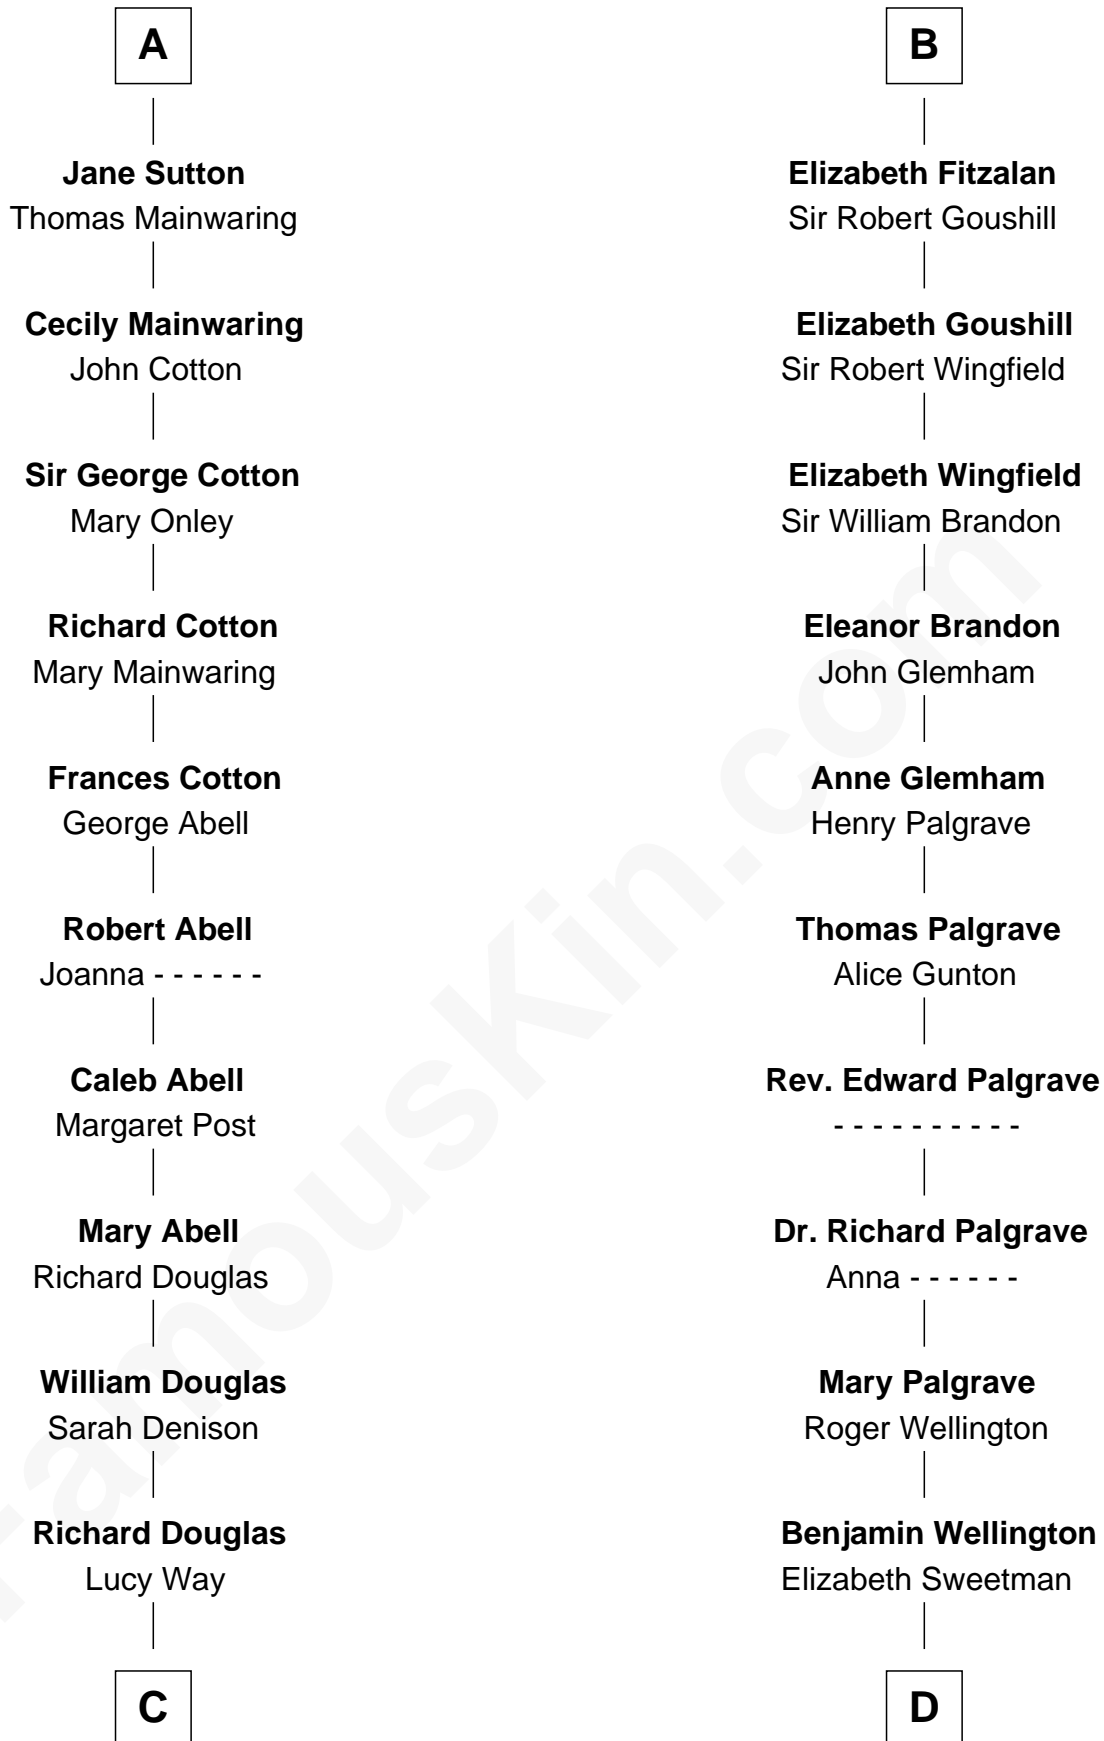

FamousKin.com
Relationship Chart of
Melvyn Douglas
Movie Actor

20th cousin 1 time removed of

Shubael D. Childs
Founder of S.D. Childs & Company

C

Erskine Douglas

Sophia Garrett

Emma Jane Douglas

Col. George Taliaferro Shackelford

Lena Priscilla Shackelford

Edouard Gregory Hesselberg

Melvyn Douglas

Movie Actor

D

Elizabeth Wellington

John Fay

Benjamin Fay