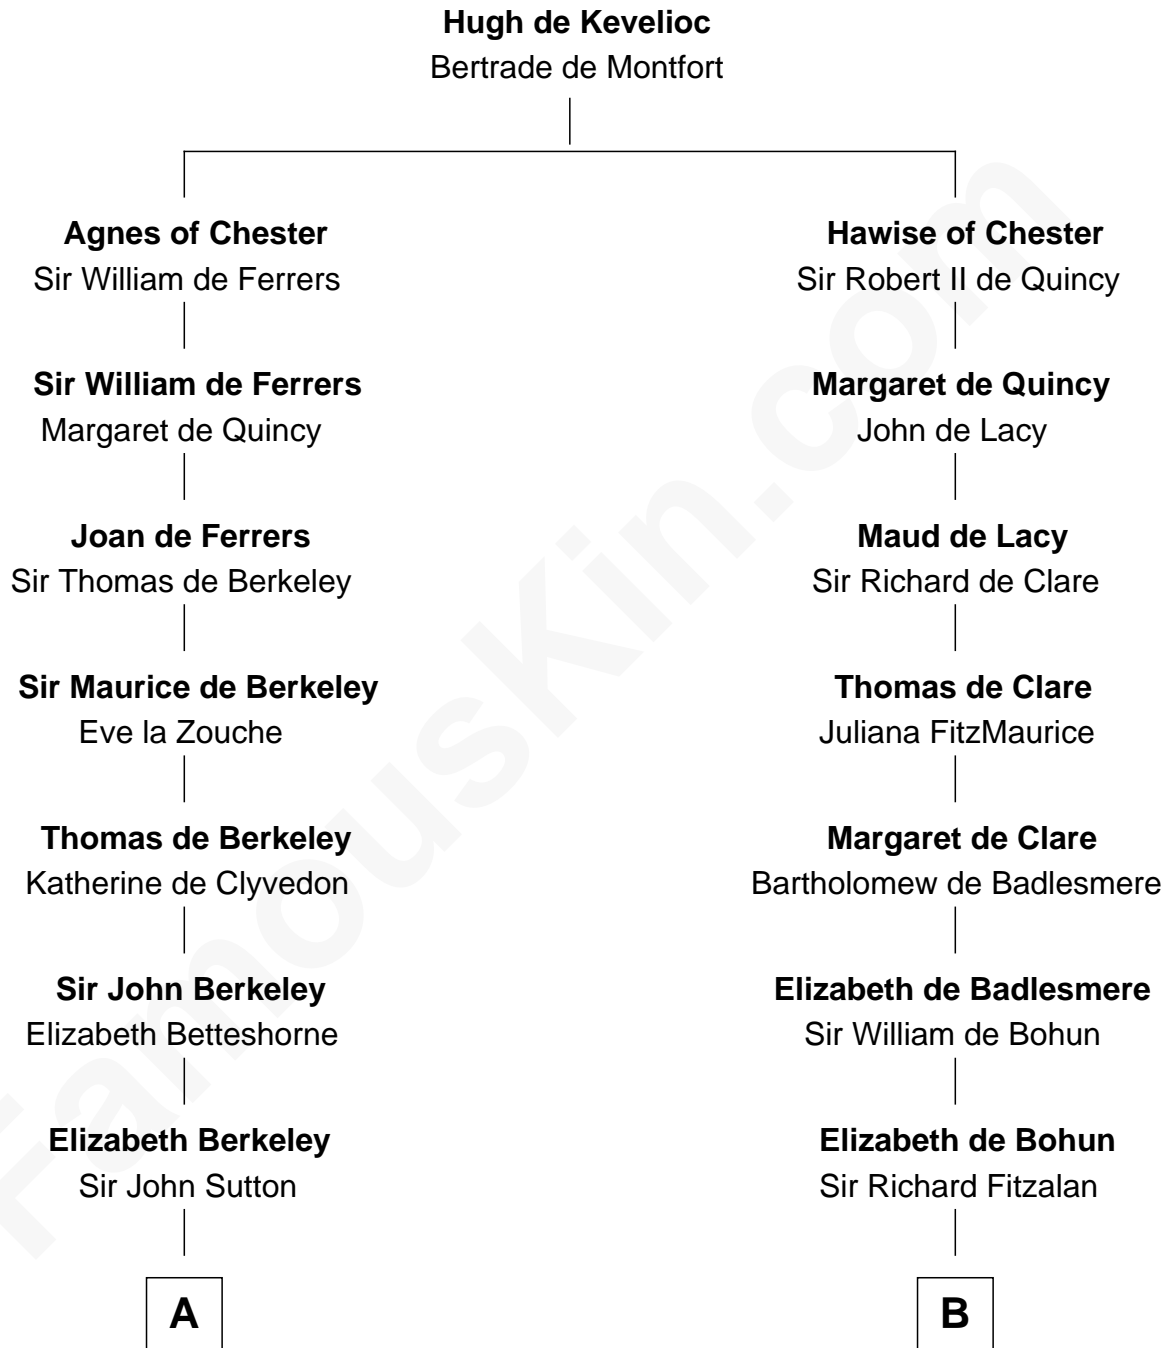

FamousKin.com
Relationship Chart of
Melvyn Douglas
Movie Actor

20th cousin 1 time removed of

Shubael D. Childs
Founder of S.D. Childs & Company

C

Erskine Douglas

Sophia Garrett

Emma Jane Douglas

Col. George Taliaferro Shackelford

Lena Priscilla Shackelford

Edouard Gregory Hesselberg

Melvyn Douglas

Movie Actor

D

Elizabeth Wellington

John Fay

Benjamin Fay