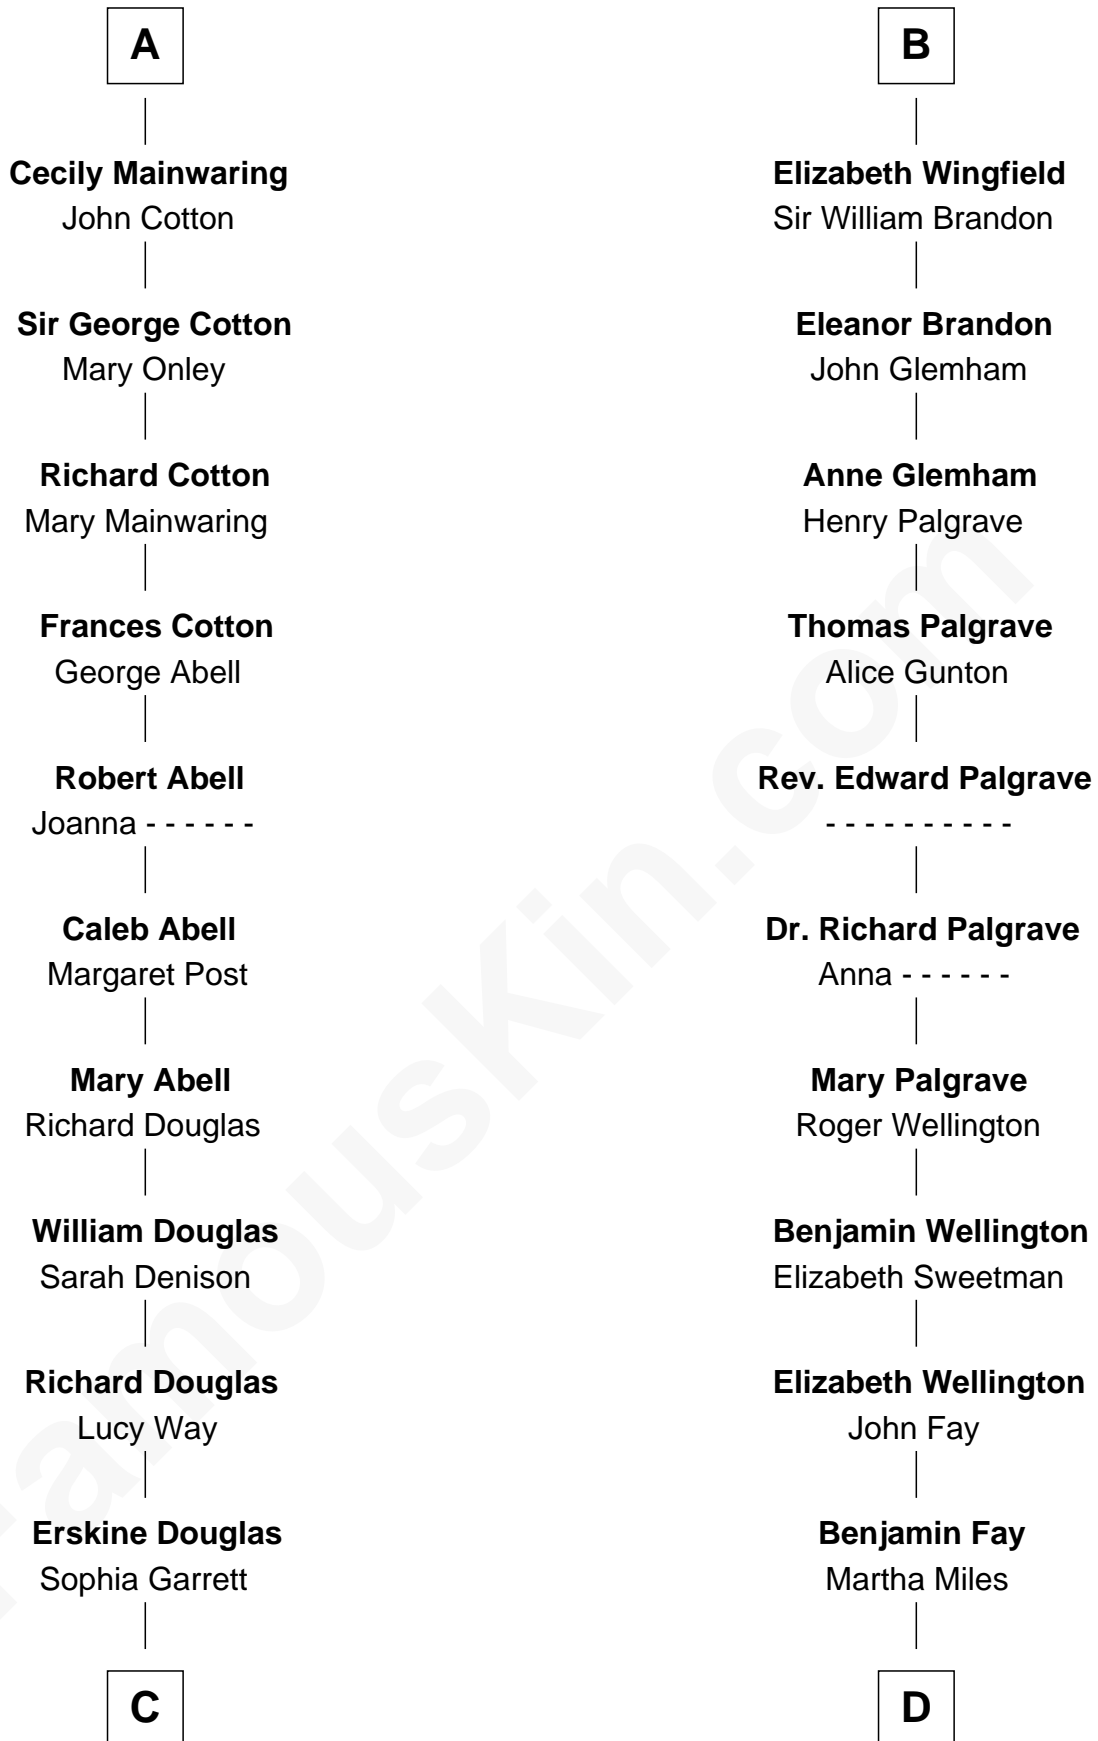

# FamousKin.com Relationship Chart of

**Melvyn Douglas**

*Movie Actor*

19th cousin of

**Shubael D. Childs**

*Founder of S.D. Childs & Company*

**C**

**Emma Jane Douglas**  
Col. George Taliaferro Shackelford

**Lena Priscilla Shackelford**  
Edouard Gregory Hesselberg

**Melvyn Douglas**  
*Movie Actor*

**D**

**Benjamin Fay**  
Beulah Stow

**Beulah Fay**  
Josiah Childs

**Shubael D. Childs**  
*Founder of S.D. Childs & Company*