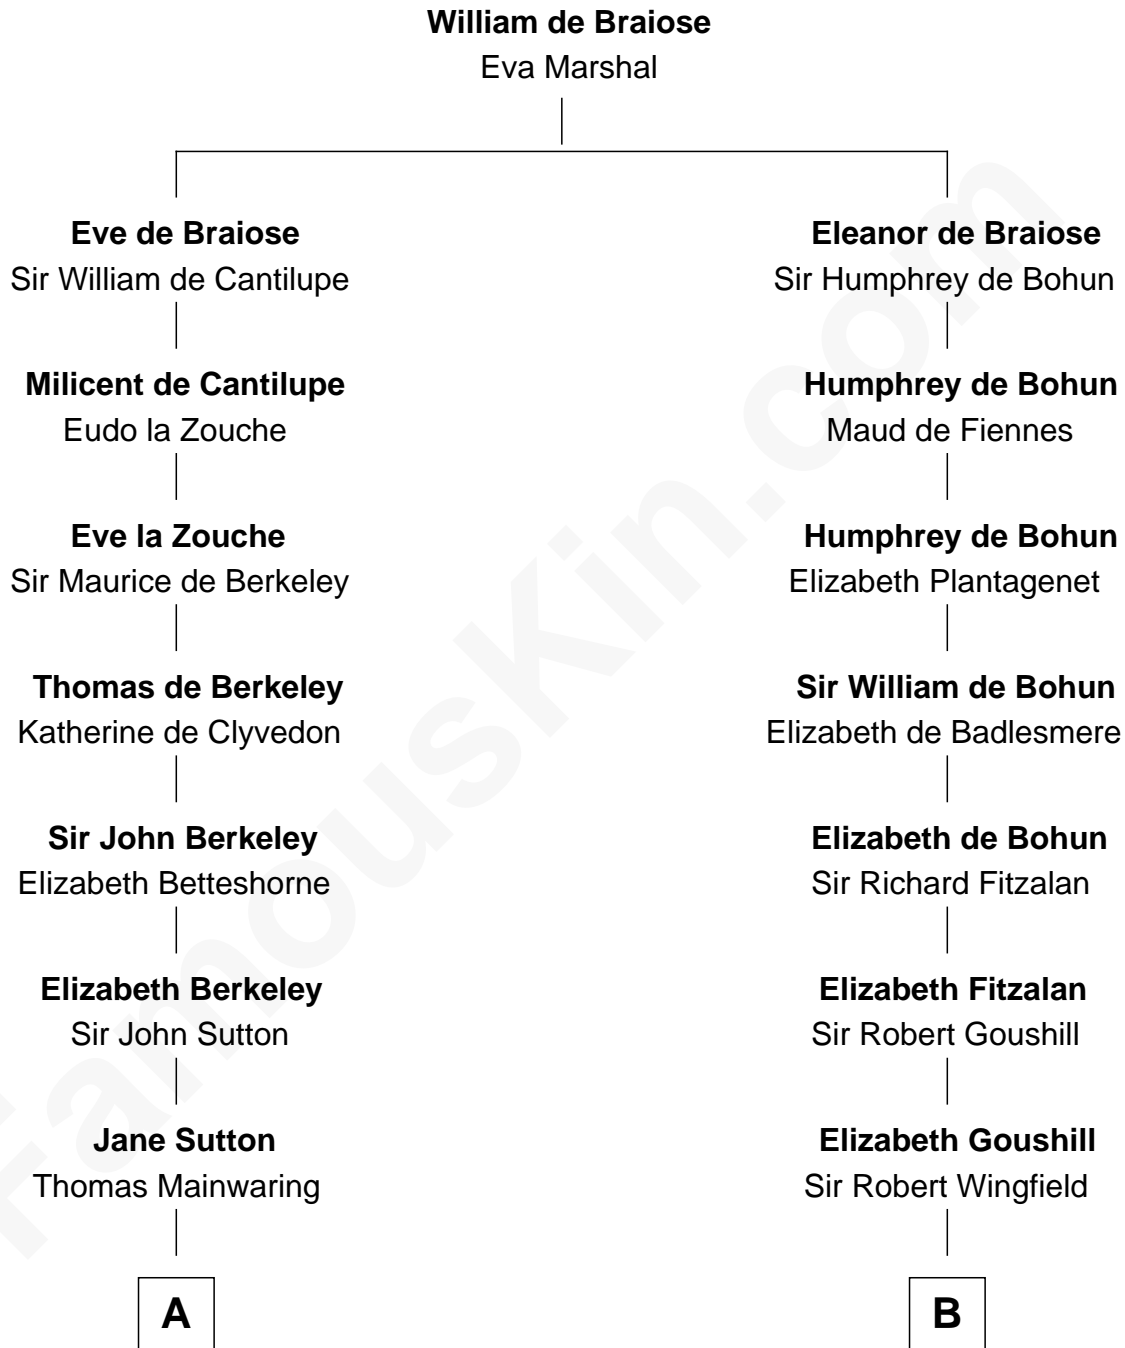

# FamousKin.com Relationship Chart of

**Melvyn Douglas**

*Movie Actor*

19th cousin of

**Shubael D. Childs**

*Founder of S.D. Childs & Company*

**C**

**Emma Jane Douglas**  
Col. George Taliaferro Shackelford

**Lena Priscilla Shackelford**  
Edouard Gregory Hesselberg

**Melvyn Douglas**  
*Movie Actor*

**D**

**Benjamin Fay**  
Beulah Stow

**Beulah Fay**  
Josiah Childs

**Shubael D. Childs**  
*Founder of S.D. Childs & Company*