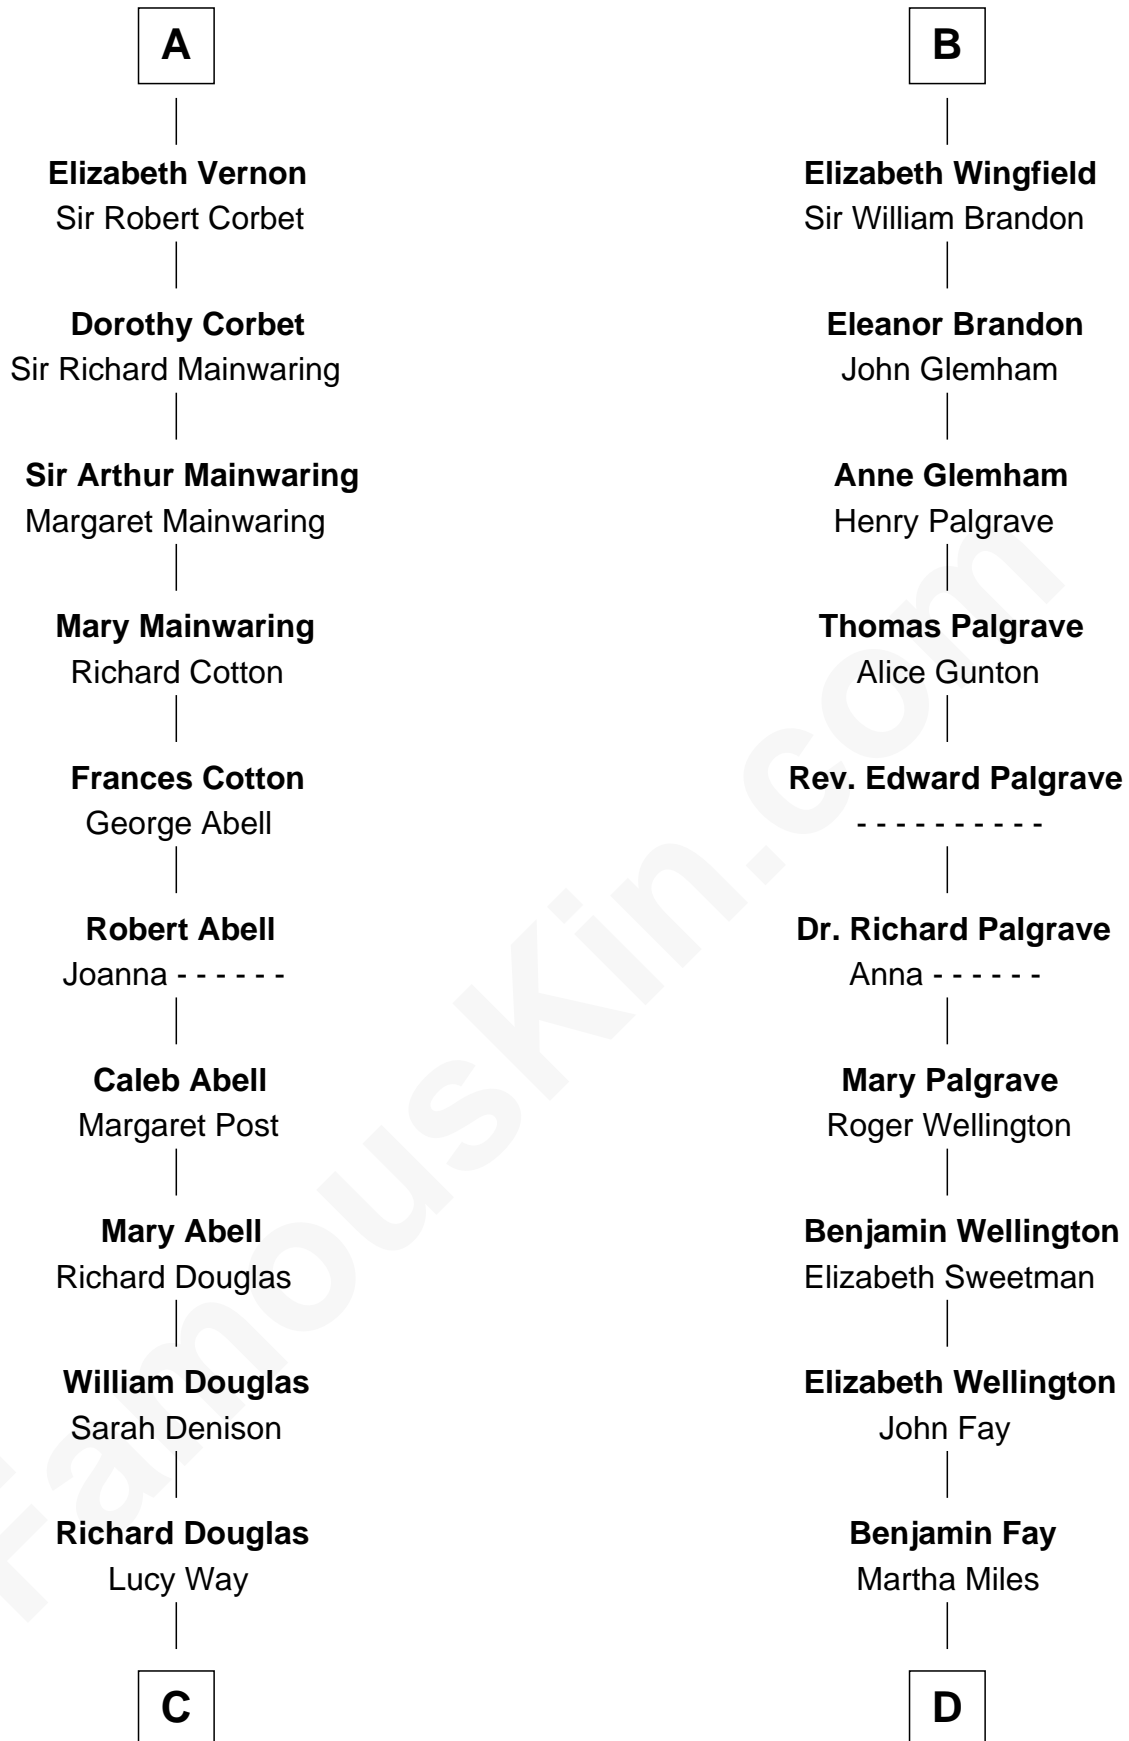

# FamousKin.com Relationship Chart of

**Melvyn Douglas**

*Movie Actor*

19th cousin 1 time removed of

**Shubael D. Childs**

*Founder of S.D. Childs & Company*

**C**

**Erskine Douglas**

Sophia Garrett

**Emma Jane Douglas**

Col. George Taliaferro Shackelford

**Lena Priscilla Shackelford**

Edouard Gregory Hesselberg

**Melvyn Douglas**

*Movie Actor*

**D**