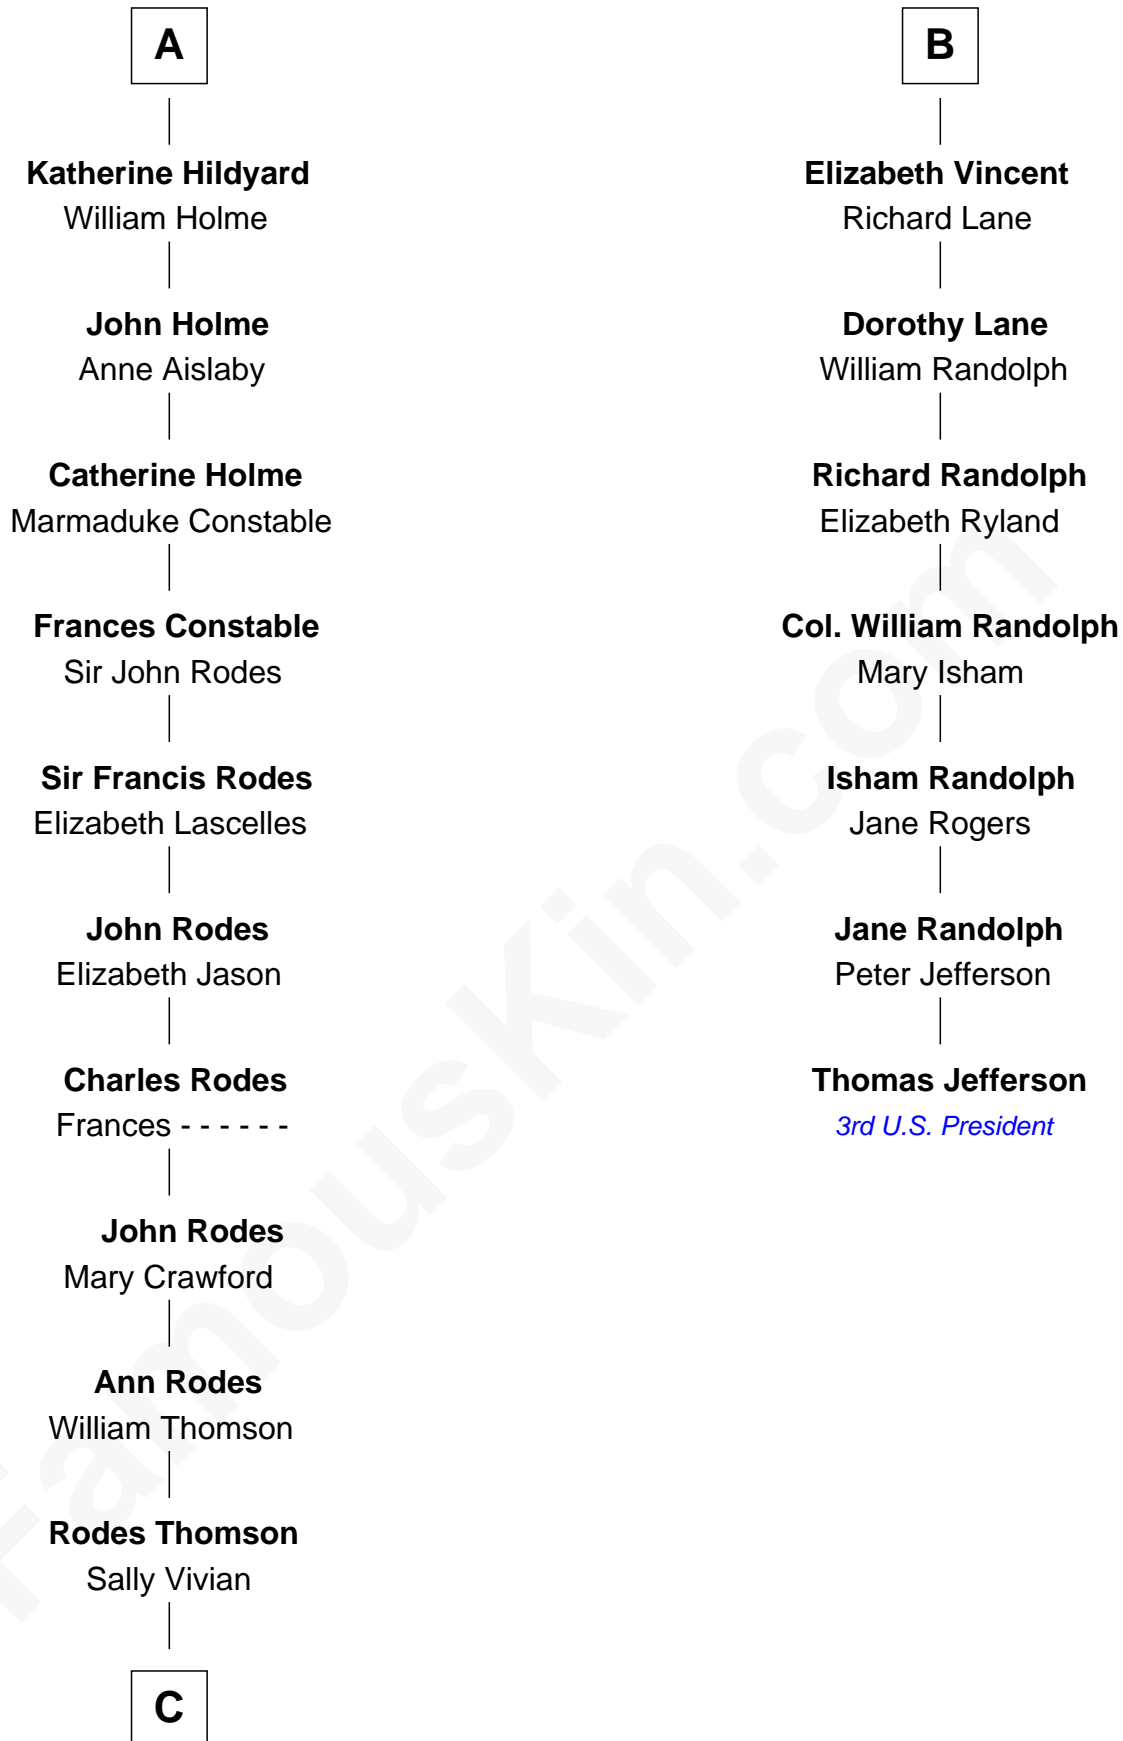

FamousKin.com Relationship Chart of

Melvyn Douglas

Movie Actor

13th cousin 8 times removed of

Thomas Jefferson

3rd U.S. President and Signer of the Declaration of Independence

Edward III, King of England

Philippa of Hainault

C

Nancy Thomson
Thomas Johnson Garrett

Sophia Garrett
Erskine Douglas

Emma Jane Douglas
Col. George Taliaferro Shackelford

Lena Priscilla Shackelford
Edouard Gregory Hesselberg

Melvyn Douglas
Movie Actor

FamousKin.com