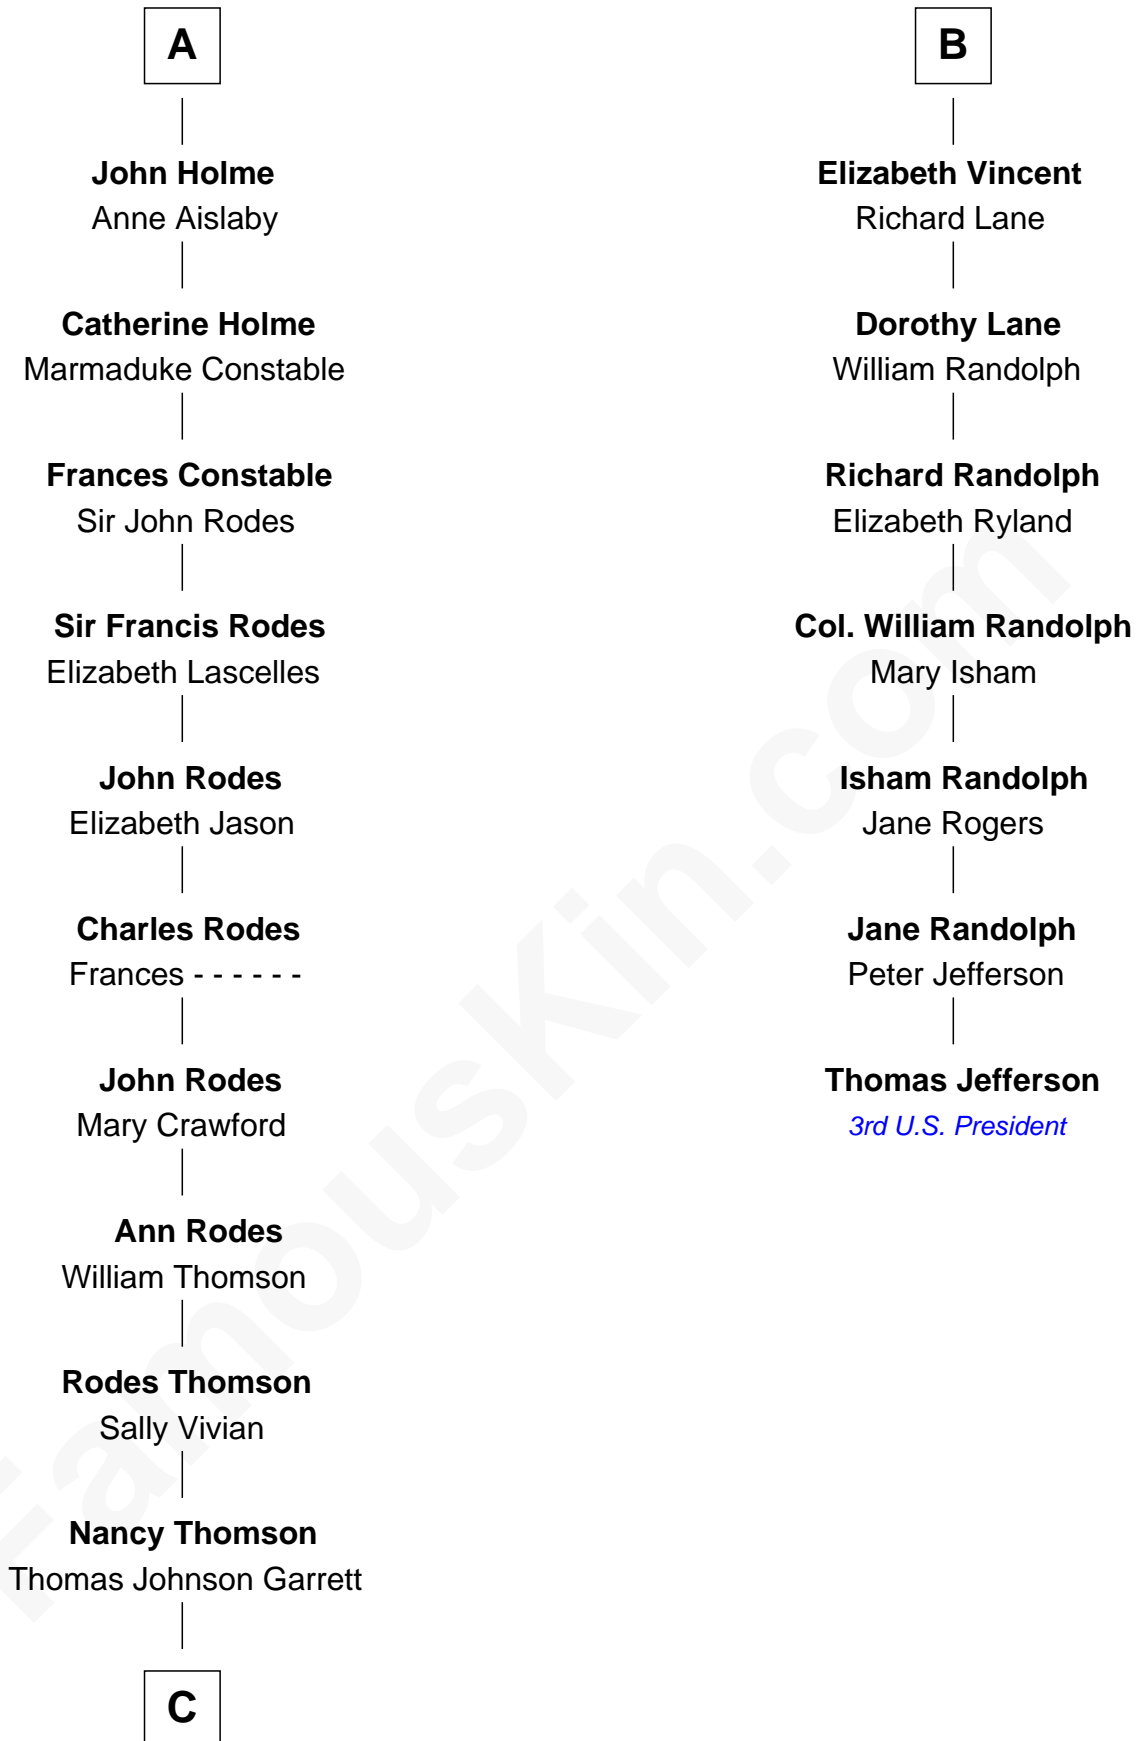

FamousKin.com
Relationship Chart of
Melvyn Douglas
Movie Actor

13th cousin 7 times removed of

Thomas Jefferson

3rd U.S. President and Signer of the Declaration of Independence

Sir Ralph de Neville

Alice de Audley

Maude de Percy

Sir Ralph Neville

Joan Beaufort

Sir Edward Neville

Katherine Howard

Catherine Neville

Robert Tanfield

William Tanfield

Elizabeth Stavely

Frances Tanfield

Bridget Cave

Anne Tanfield

Clement Vincent

B

C

—
Sophia Garrett
Erskine Douglas

—
Emma Jane Douglas
Col. George Taliaferro Shackelford

—
Lena Priscilla Shackelford
Edouard Gregory Hesselberg

—
Melvyn Douglas
Movie Actor

FamousKin.com