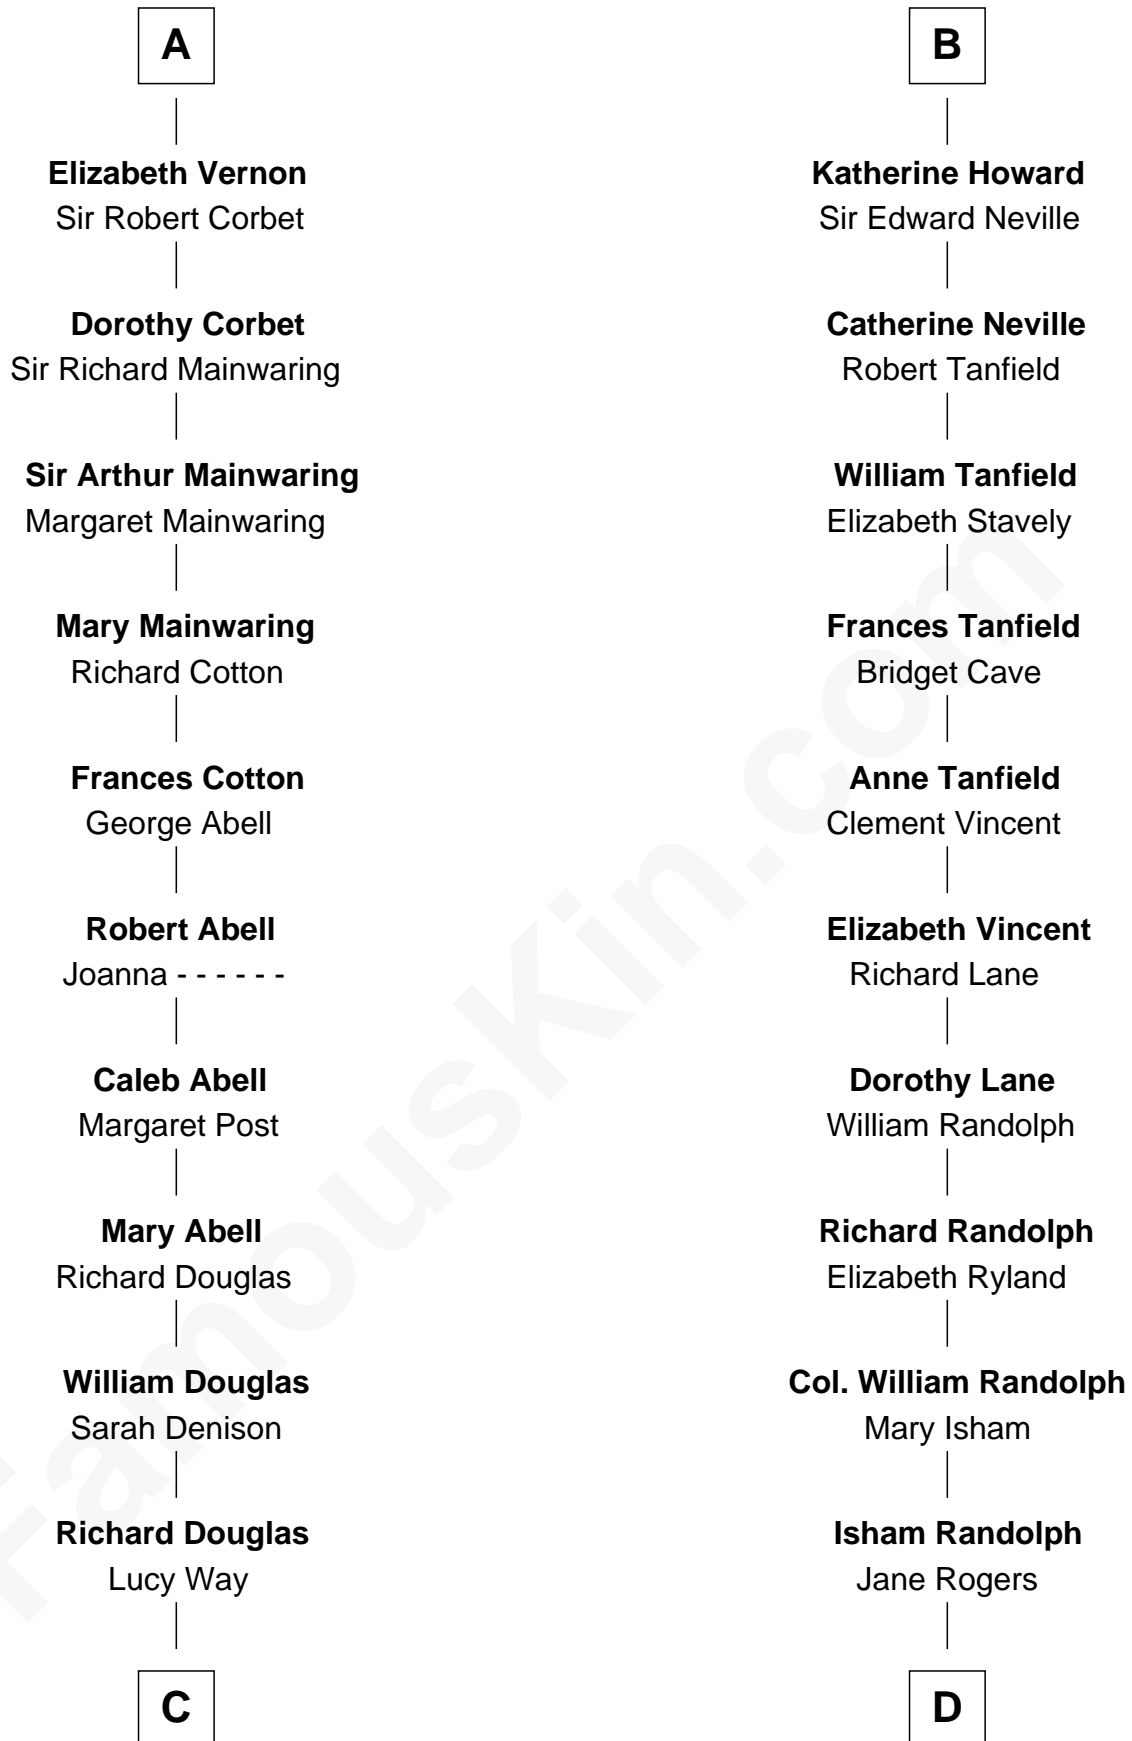

FamousKin.com
Relationship Chart of
Melvyn Douglas
Movie Actor

18th cousin 2 times removed of

Thomas Jefferson

3rd U.S. President and Signer of the Declaration of Independence

C

Erskine Douglas

Sophia Garrett

Emma Jane Douglas

Col. George Taliaferro Shackelford

Lena Priscilla Shackelford

Edouard Gregory Hesselberg

Melvyn Douglas

Movie Actor

D

Jane Randolph

Peter Jefferson

Thomas Jefferson

3rd U.S. President

FamousKin.com