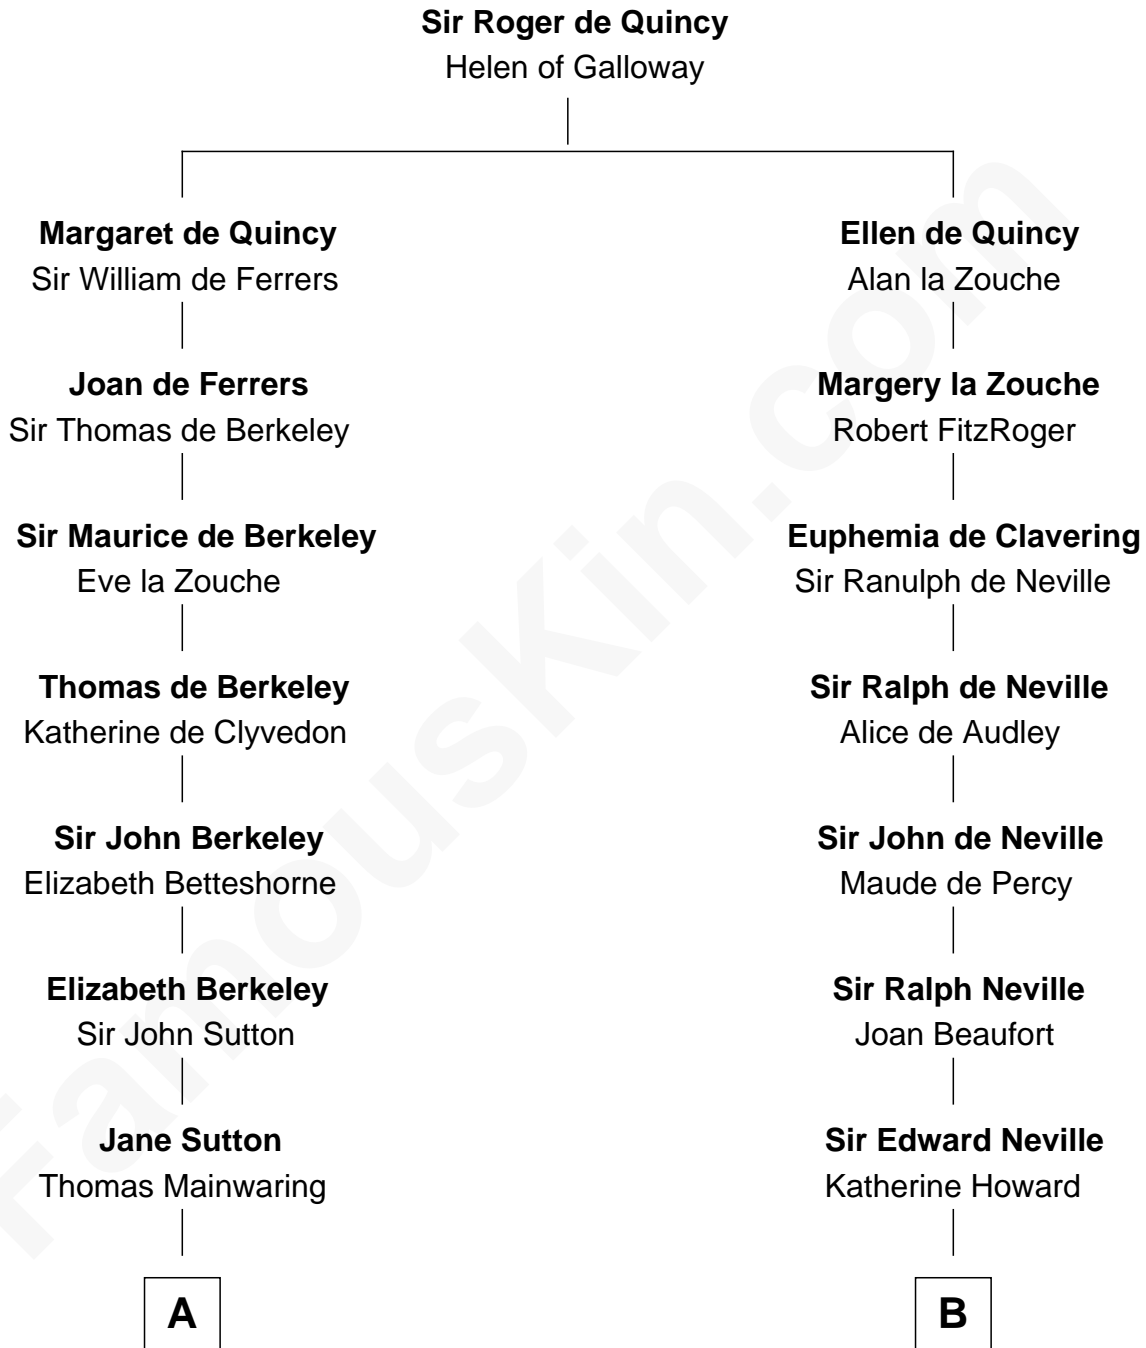

**FamousKin.com**  
**Relationship Chart of**  
**Melvyn Douglas**  
*Movie Actor*

17th cousin 2 times removed of

**Thomas Jefferson**

*3rd U.S. President and Signer of the Declaration of Independence*

**C**

—  
**Emma Jane Douglas**  
Col. George Taliaferro Shackelford

—  
**Lena Priscilla Shackelford**  
Edouard Gregory Hesselberg

—  
**Melvyn Douglas**  
*Movie Actor*

FamousKin.com