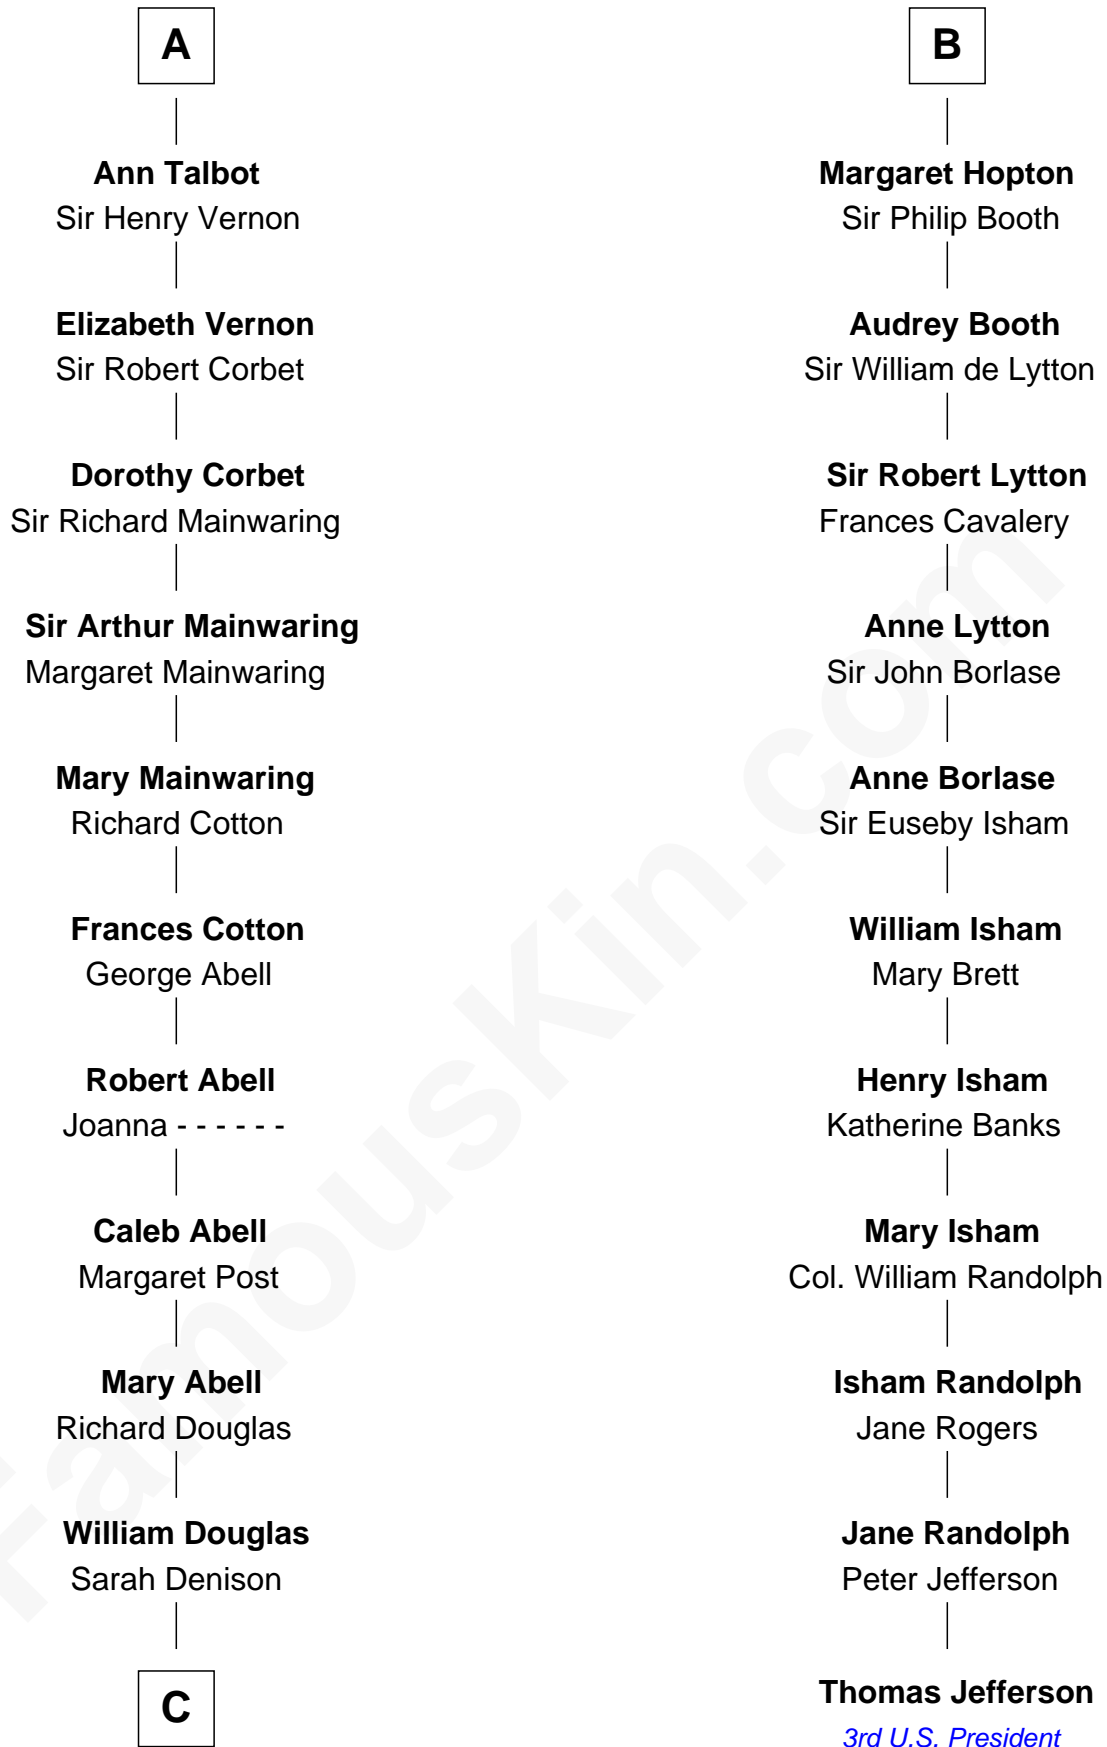

FamousKin.com
Relationship Chart of
Melvyn Douglas
Movie Actor

17th cousin 4 times removed of

Thomas Jefferson

3rd U.S. President and Signer of the Declaration of Independence

C

Richard Douglas

Lucy Way

Erskine Douglas

Sophia Garrett

Emma Jane Douglas

Col. George Taliaferro Shackelford

Lena Priscilla Shackelford

Edouard Gregory Hesselberg

Melvyn Douglas

Movie Actor

FamousKin.com