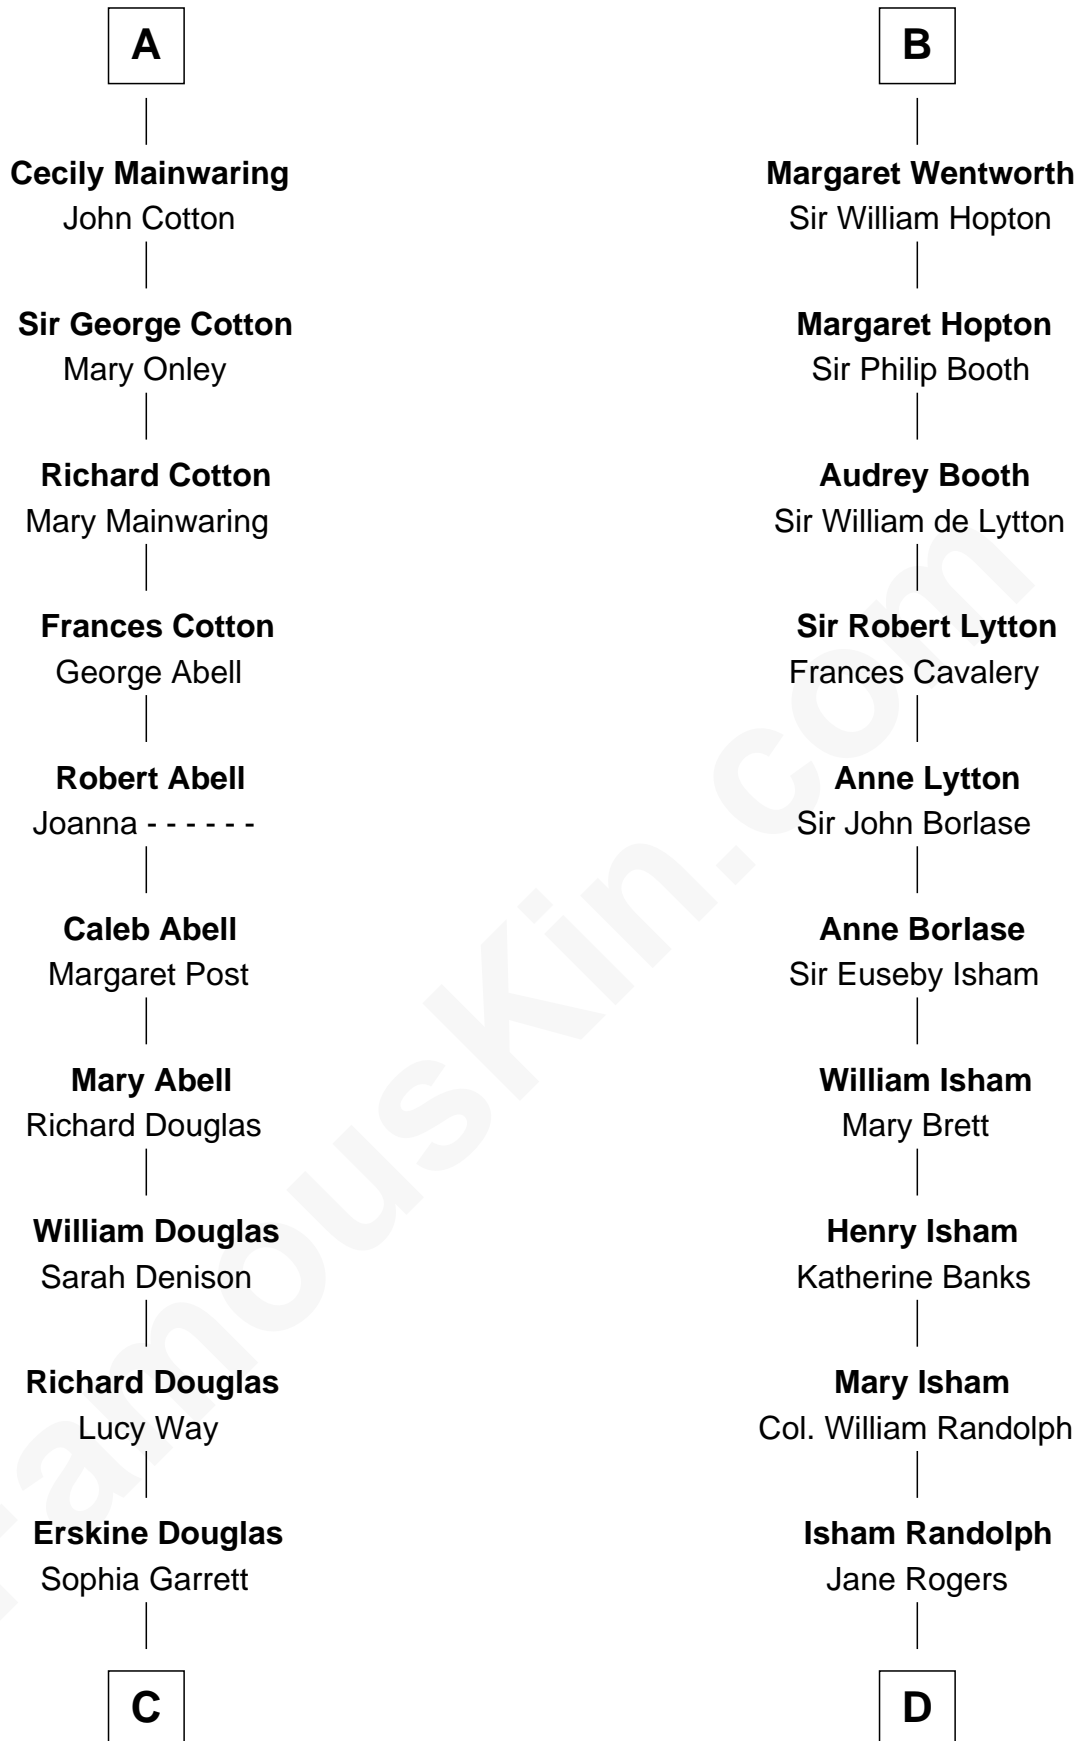

FamousKin.com
Relationship Chart of
Melvyn Douglas
Movie Actor

18th cousin 1 time removed of

Thomas Jefferson

3rd U.S. President and Signer of the Declaration of Independence

William de Cantilupe

C

Emma Jane Douglas
Col. George Taliaferro Shackelford

Lena Priscilla Shackelford
Edouard Gregory Hesselberg

Melvyn Douglas
Movie Actor

D

Jane Randolph
Peter Jefferson

Thomas Jefferson
3rd U.S. President

FamousKin.com