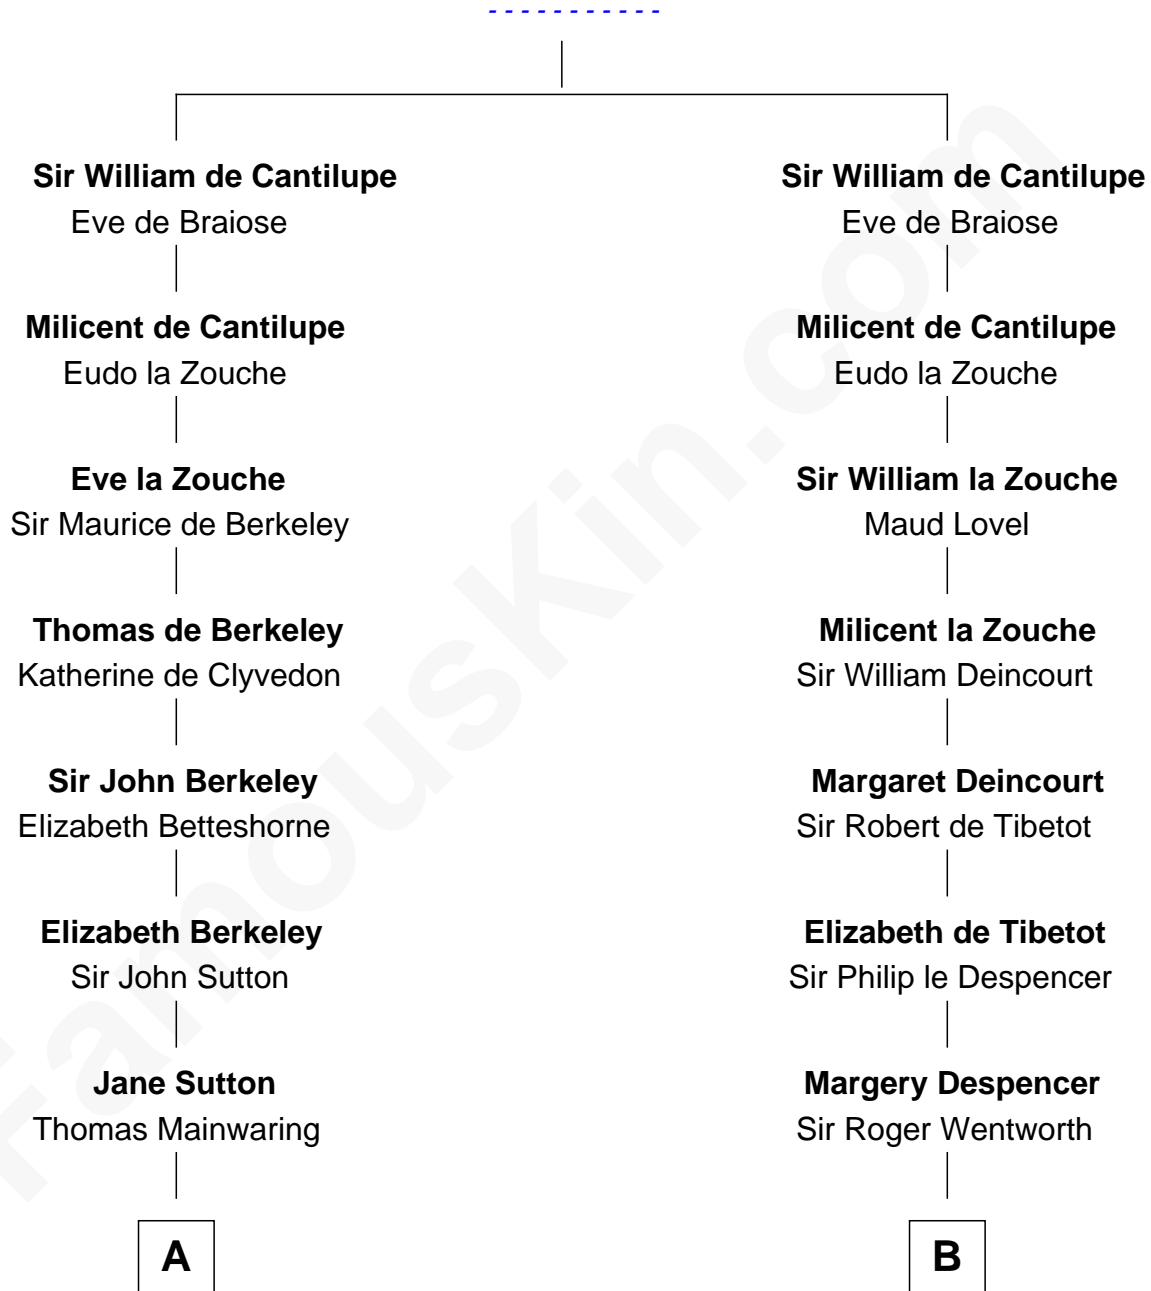

FamousKin.com
Relationship Chart of
Melvyn Douglas
Movie Actor

18th cousin 1 time removed of

Thomas Jefferson

3rd U.S. President and Signer of the Declaration of Independence

William de Cantilupe

C

Emma Jane Douglas
Col. George Taliaferro Shackelford

Lena Priscilla Shackelford
Edouard Gregory Hesselberg

Melvyn Douglas
Movie Actor

D

Jane Randolph
Peter Jefferson

Thomas Jefferson
3rd U.S. President

FamousKin.com