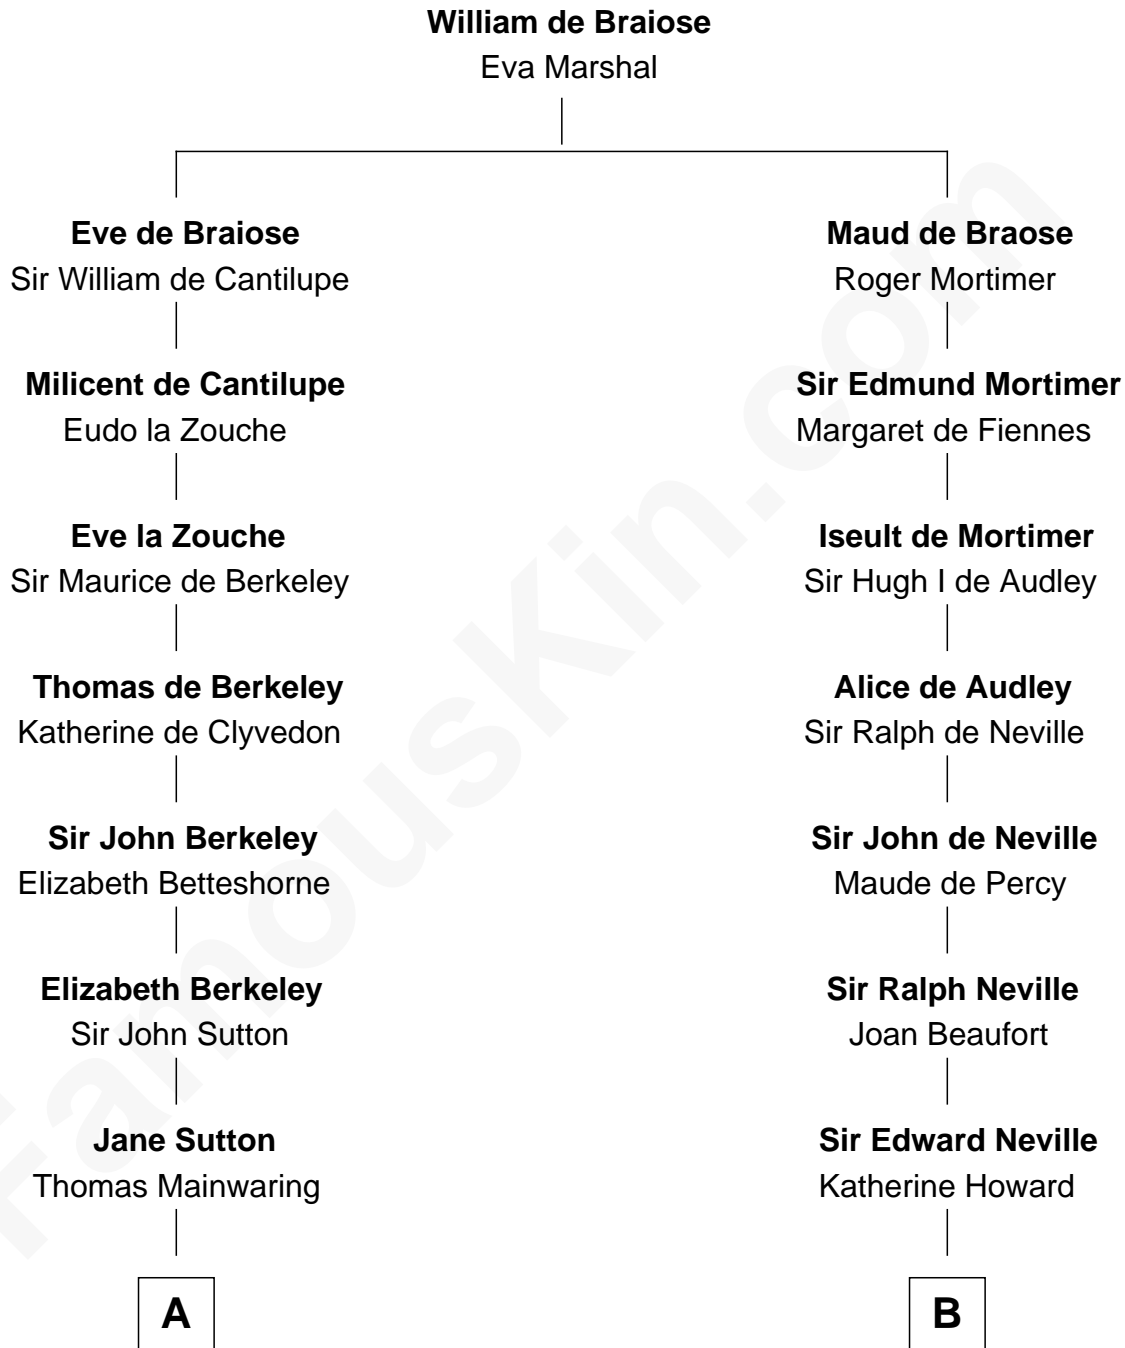

**FamousKin.com**  
**Relationship Chart of**  
**Melvyn Douglas**  
*Movie Actor*

17th cousin 2 times removed of

**Thomas Jefferson**

*3rd U.S. President and Signer of the Declaration of Independence*

**C**

—  
**Emma Jane Douglas**  
Col. George Taliaferro Shackelford

—  
**Lena Priscilla Shackelford**  
Edouard Gregory Hesselberg

—  
**Melvyn Douglas**  
*Movie Actor*

FamousKin.com