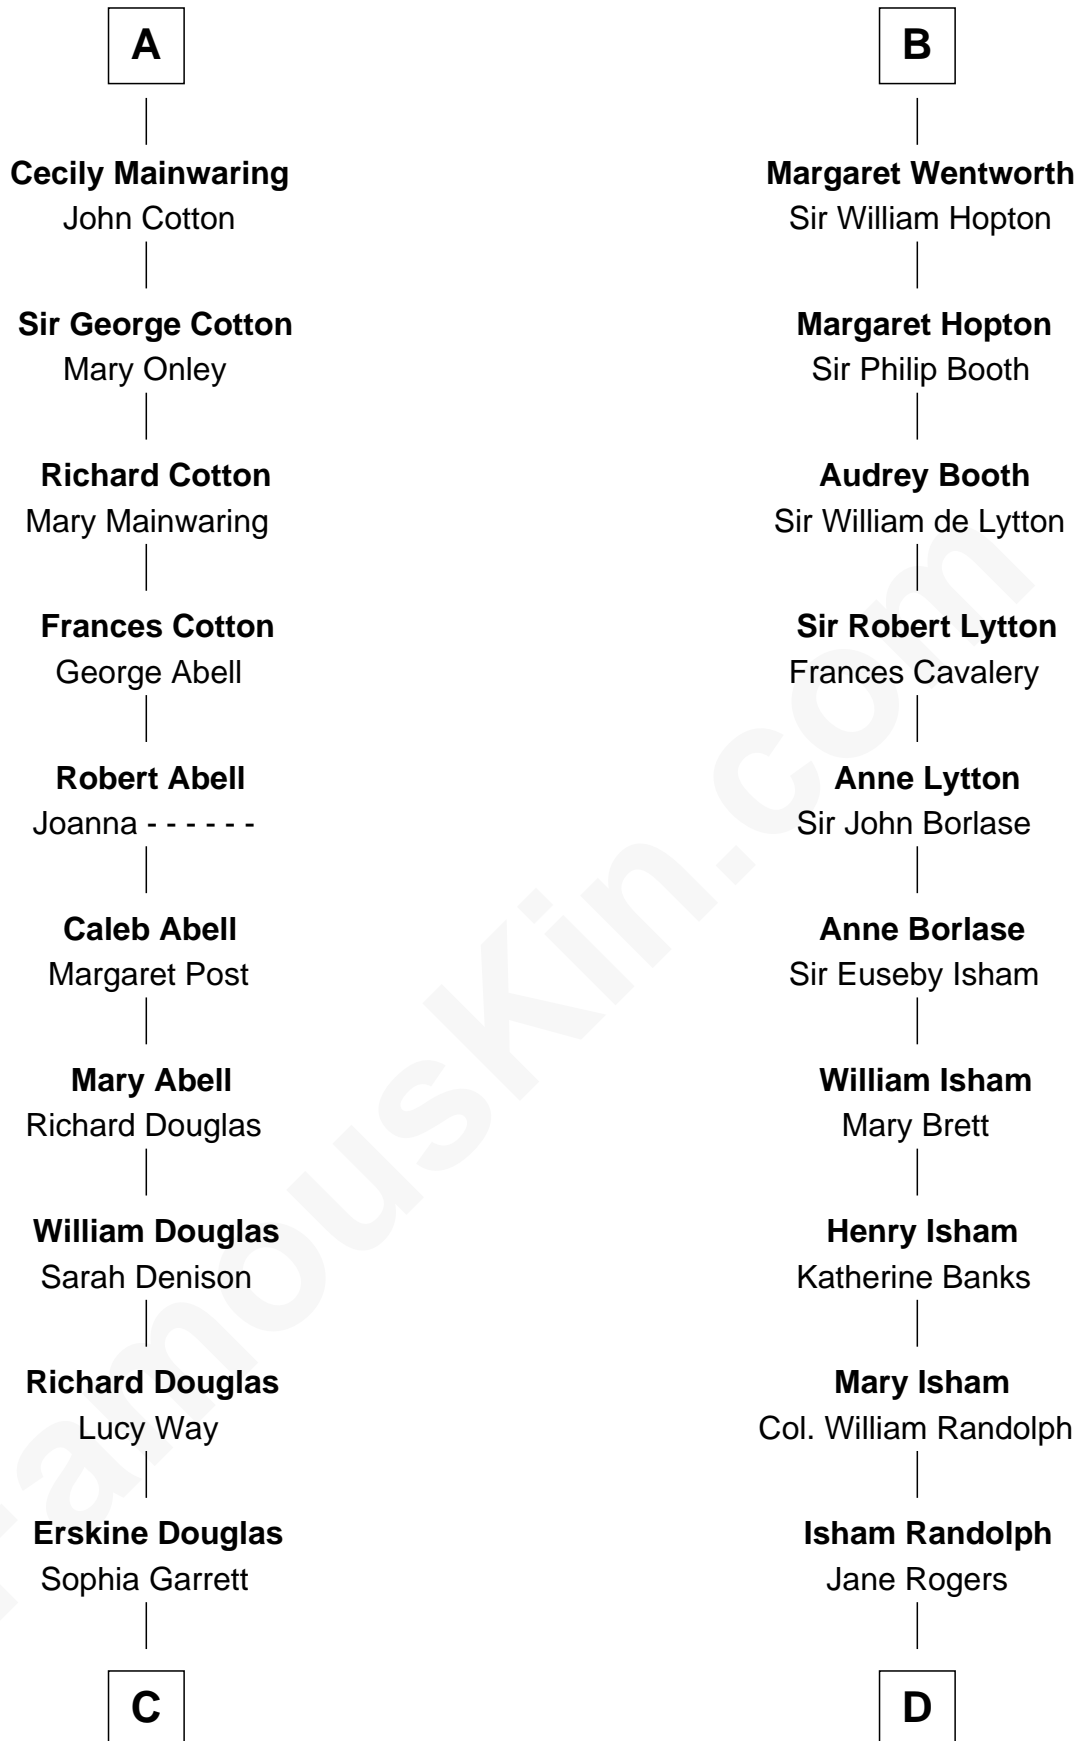

# FamousKin.com Relationship Chart of

**Melvyn Douglas**  
Movie Actor

18th cousin 1 time removed of

**Thomas Jefferson**

3rd U.S. President and Signer of the Declaration of Independence

**Alan la Zouche**  
Alice de Belmeis

**C**

**Emma Jane Douglas**  
Col. George Taliaferro Shackelford

**Lena Priscilla Shackelford**  
Edouard Gregory Hesselberg

**Melvyn Douglas**  
*Movie Actor*

**D**

**Jane Randolph**  
Peter Jefferson

**Thomas Jefferson**  
*3rd U.S. President*