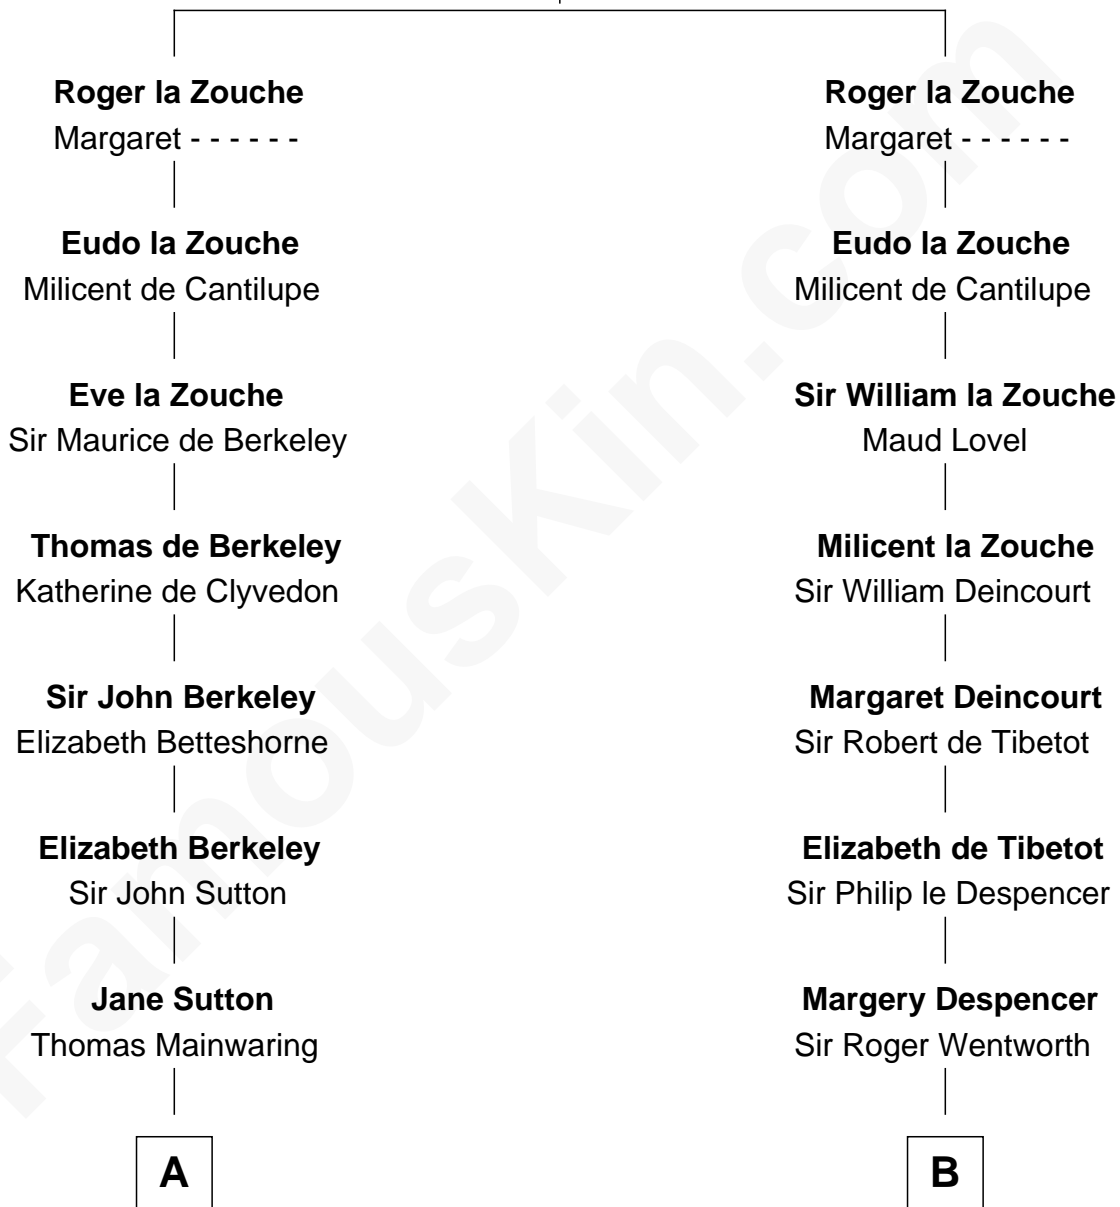

# FamousKin.com Relationship Chart of

**Melvyn Douglas**  
Movie Actor

18th cousin 1 time removed of

**Thomas Jefferson**

3rd U.S. President and Signer of the Declaration of Independence

**Alan la Zouche**  
Alice de Belmeis

**C**

**Emma Jane Douglas**  
Col. George Taliaferro Shackelford

**Lena Priscilla Shackelford**  
Edouard Gregory Hesselberg

**Melvyn Douglas**  
*Movie Actor*

**D**

**Jane Randolph**  
Peter Jefferson

**Thomas Jefferson**  
*3rd U.S. President*