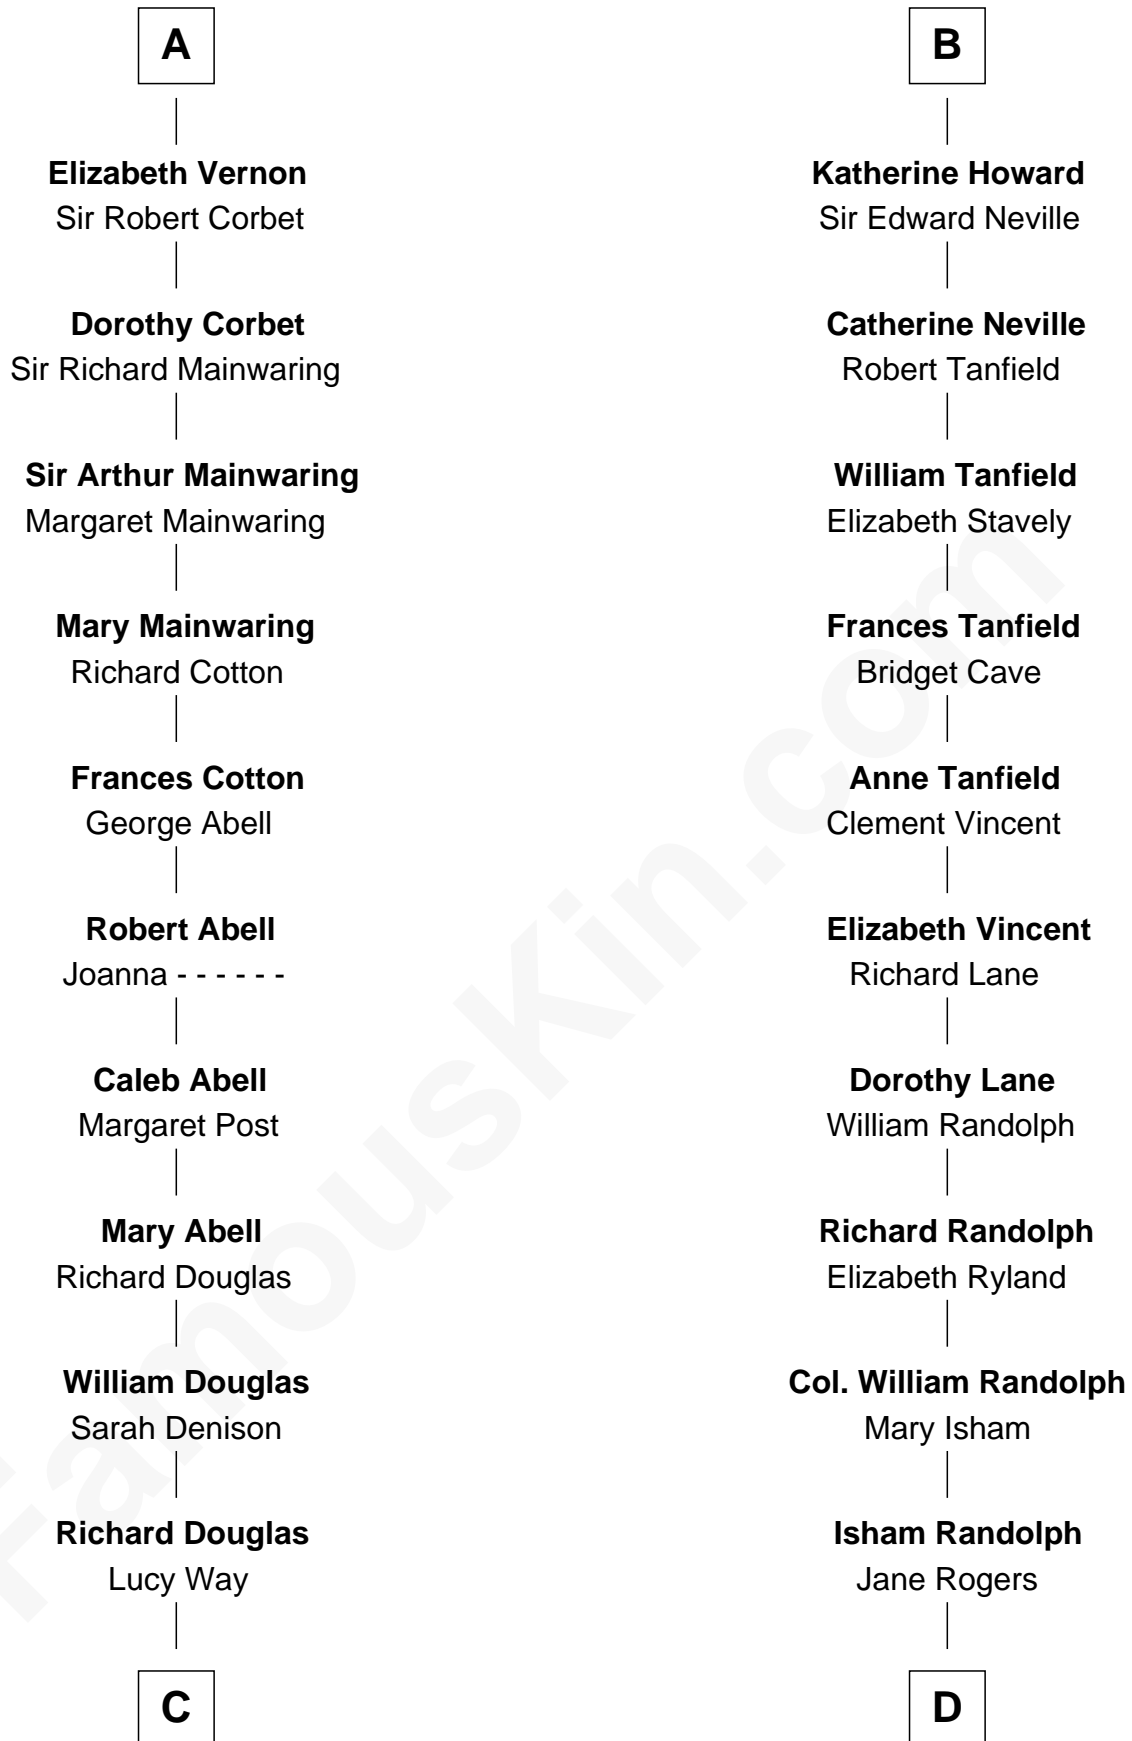

**FamousKin.com**  
**Relationship Chart of**  
**Melvyn Douglas**  
*Movie Actor*

18th cousin 2 times removed of

**Thomas Jefferson**

*3rd U.S. President and Signer of the Declaration of Independence*

**C**

**Erskine Douglas**

Sophia Garrett

**Emma Jane Douglas**

Col. George Taliaferro Shackelford

**Lena Priscilla Shackelford**

Edouard Gregory Hesselberg

**Melvyn Douglas**

*Movie Actor*

**D**

**Jane Randolph**

Peter Jefferson

**Thomas Jefferson**

*3rd U.S. President*

FamousKin.com