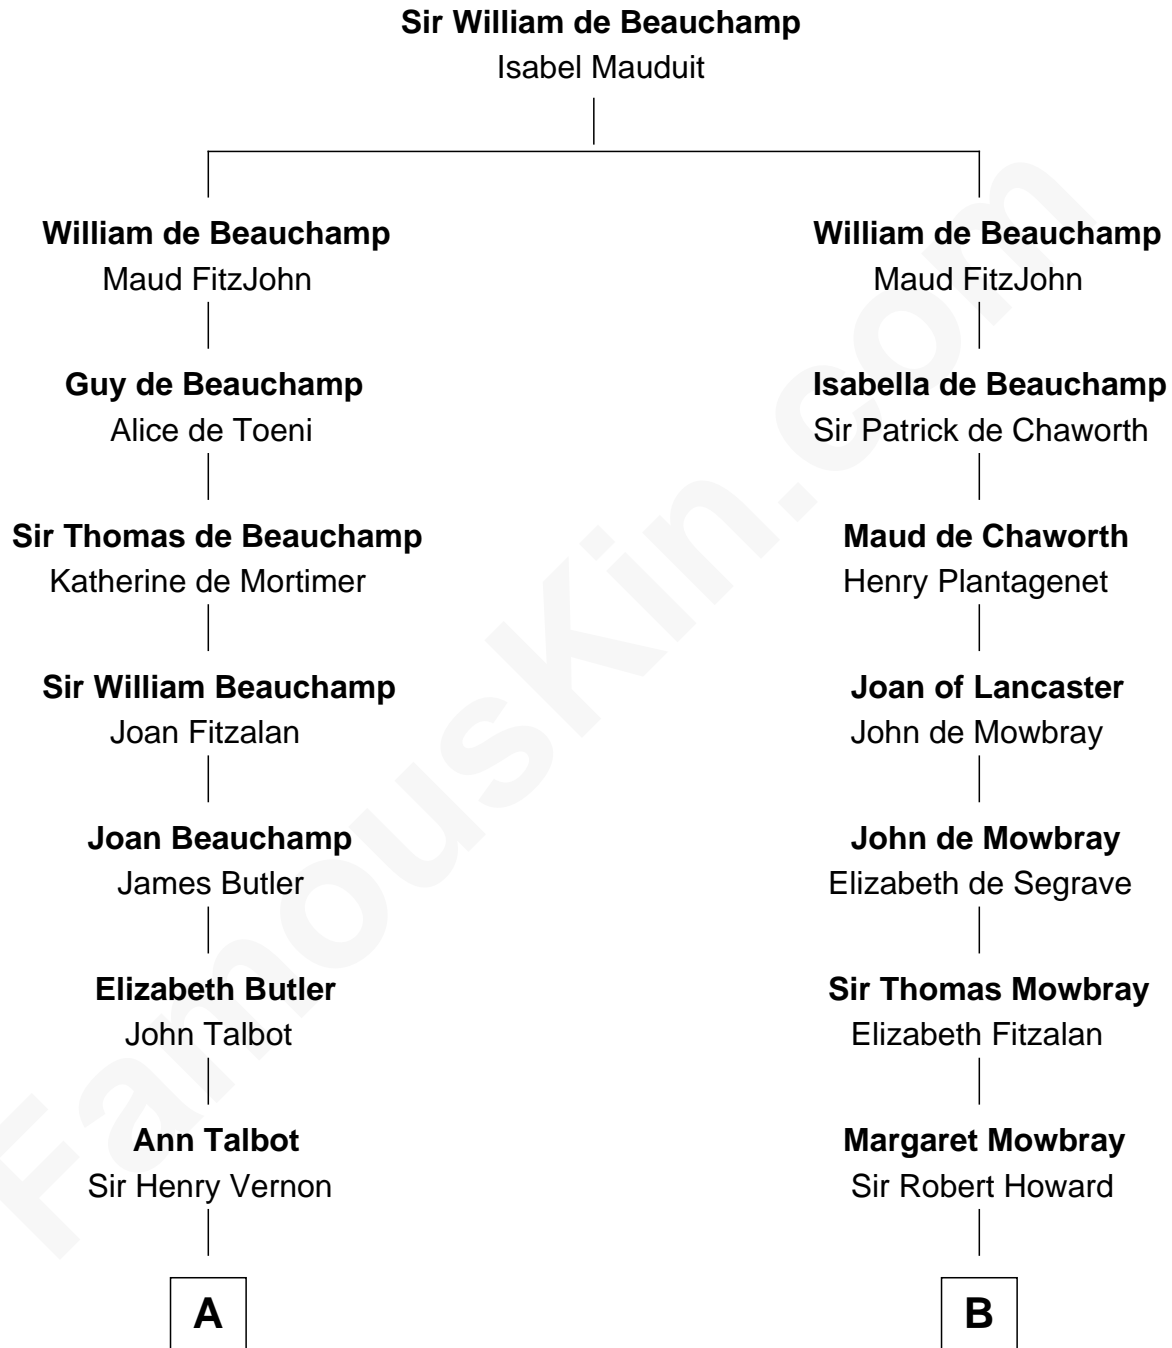

**FamousKin.com**  
**Relationship Chart of**  
**Melvyn Douglas**  
*Movie Actor*

18th cousin 2 times removed of

**Thomas Jefferson**

*3rd U.S. President and Signer of the Declaration of Independence*

**C**

**Erskine Douglas**

Sophia Garrett

**Emma Jane Douglas**

Col. George Taliaferro Shackelford

**Lena Priscilla Shackelford**

Edouard Gregory Hesselberg

**Melvyn Douglas**

*Movie Actor*

**D**

**Jane Randolph**

Peter Jefferson

**Thomas Jefferson**

*3rd U.S. President*

FamousKin.com