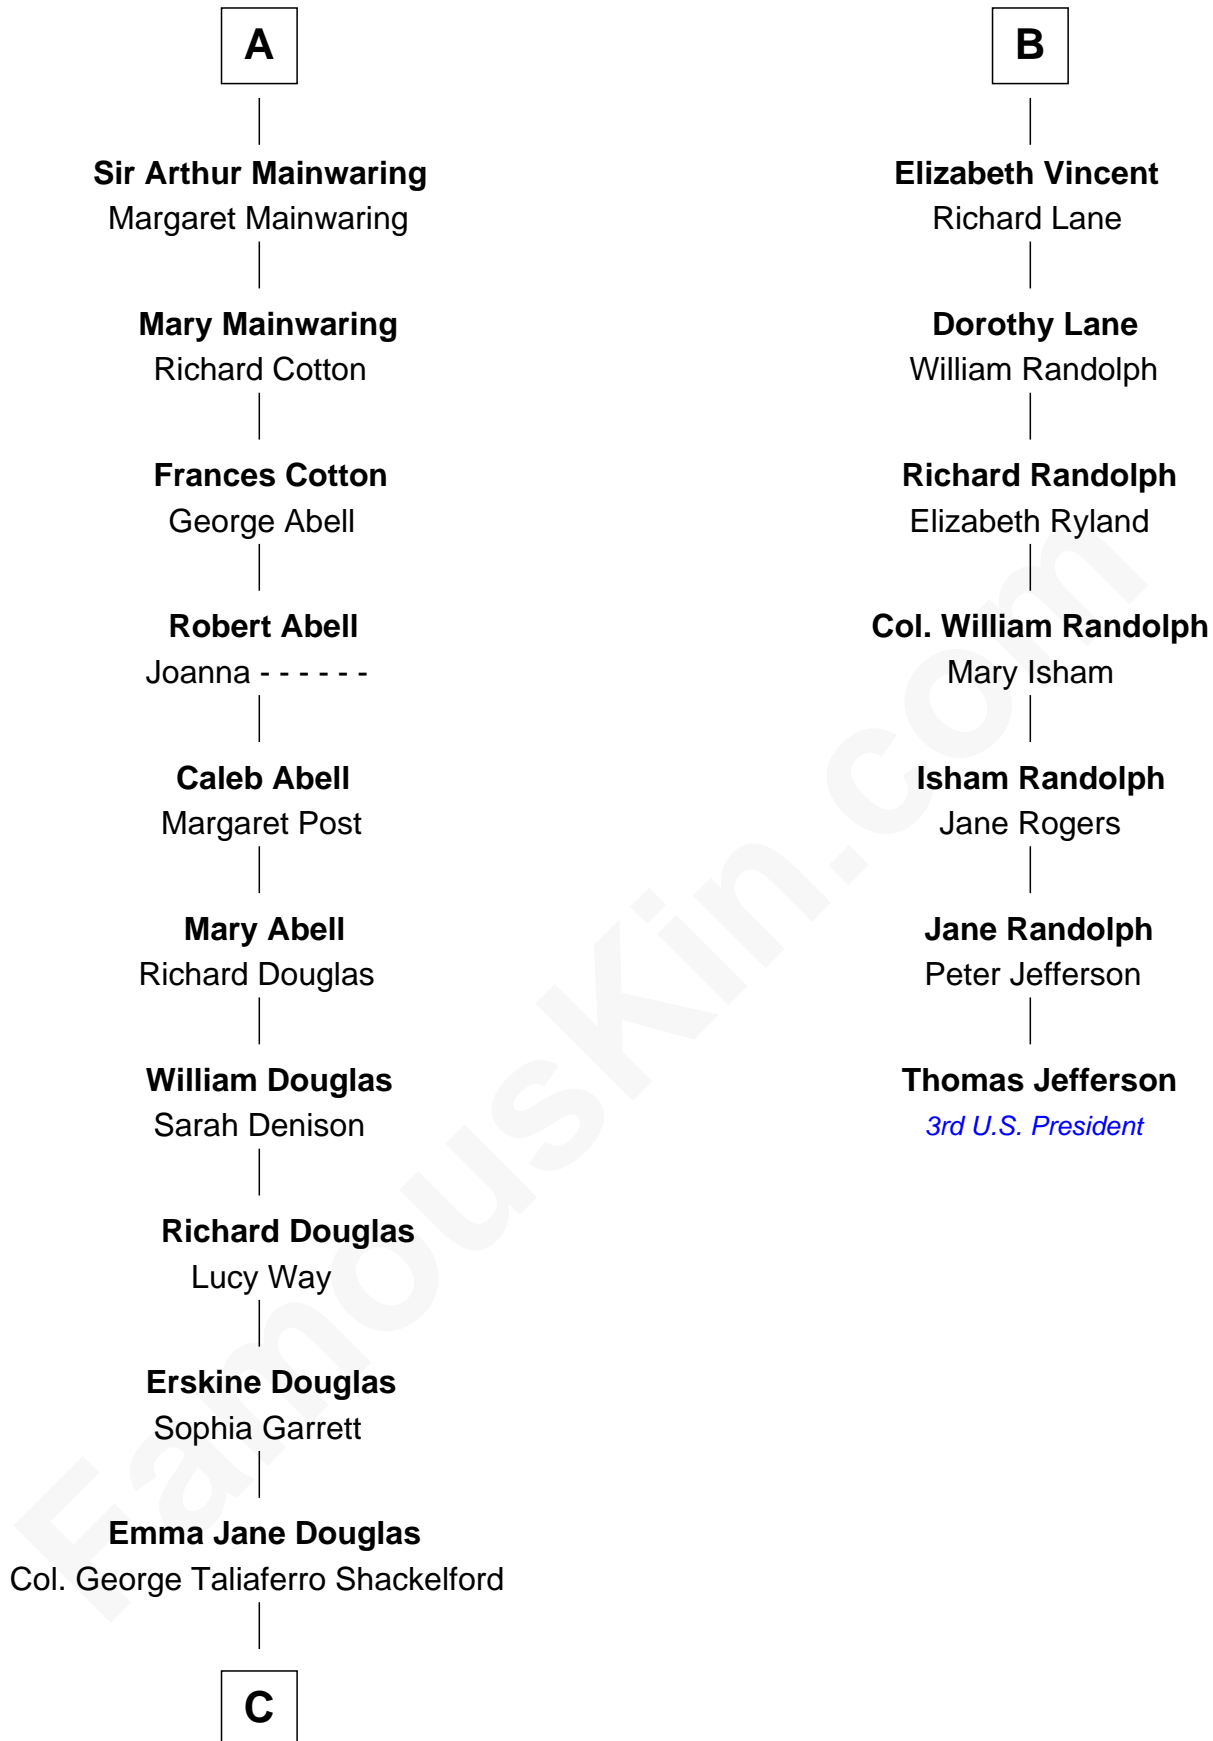

FamousKin.com
Relationship Chart of
Melvyn Douglas
Movie Actor

13th cousin 5 times removed of

Thomas Jefferson

3rd U.S. President and Signer of the Declaration of Independence

C

Lena Priscilla Shackelford
Edouard Gregory Hesselberg