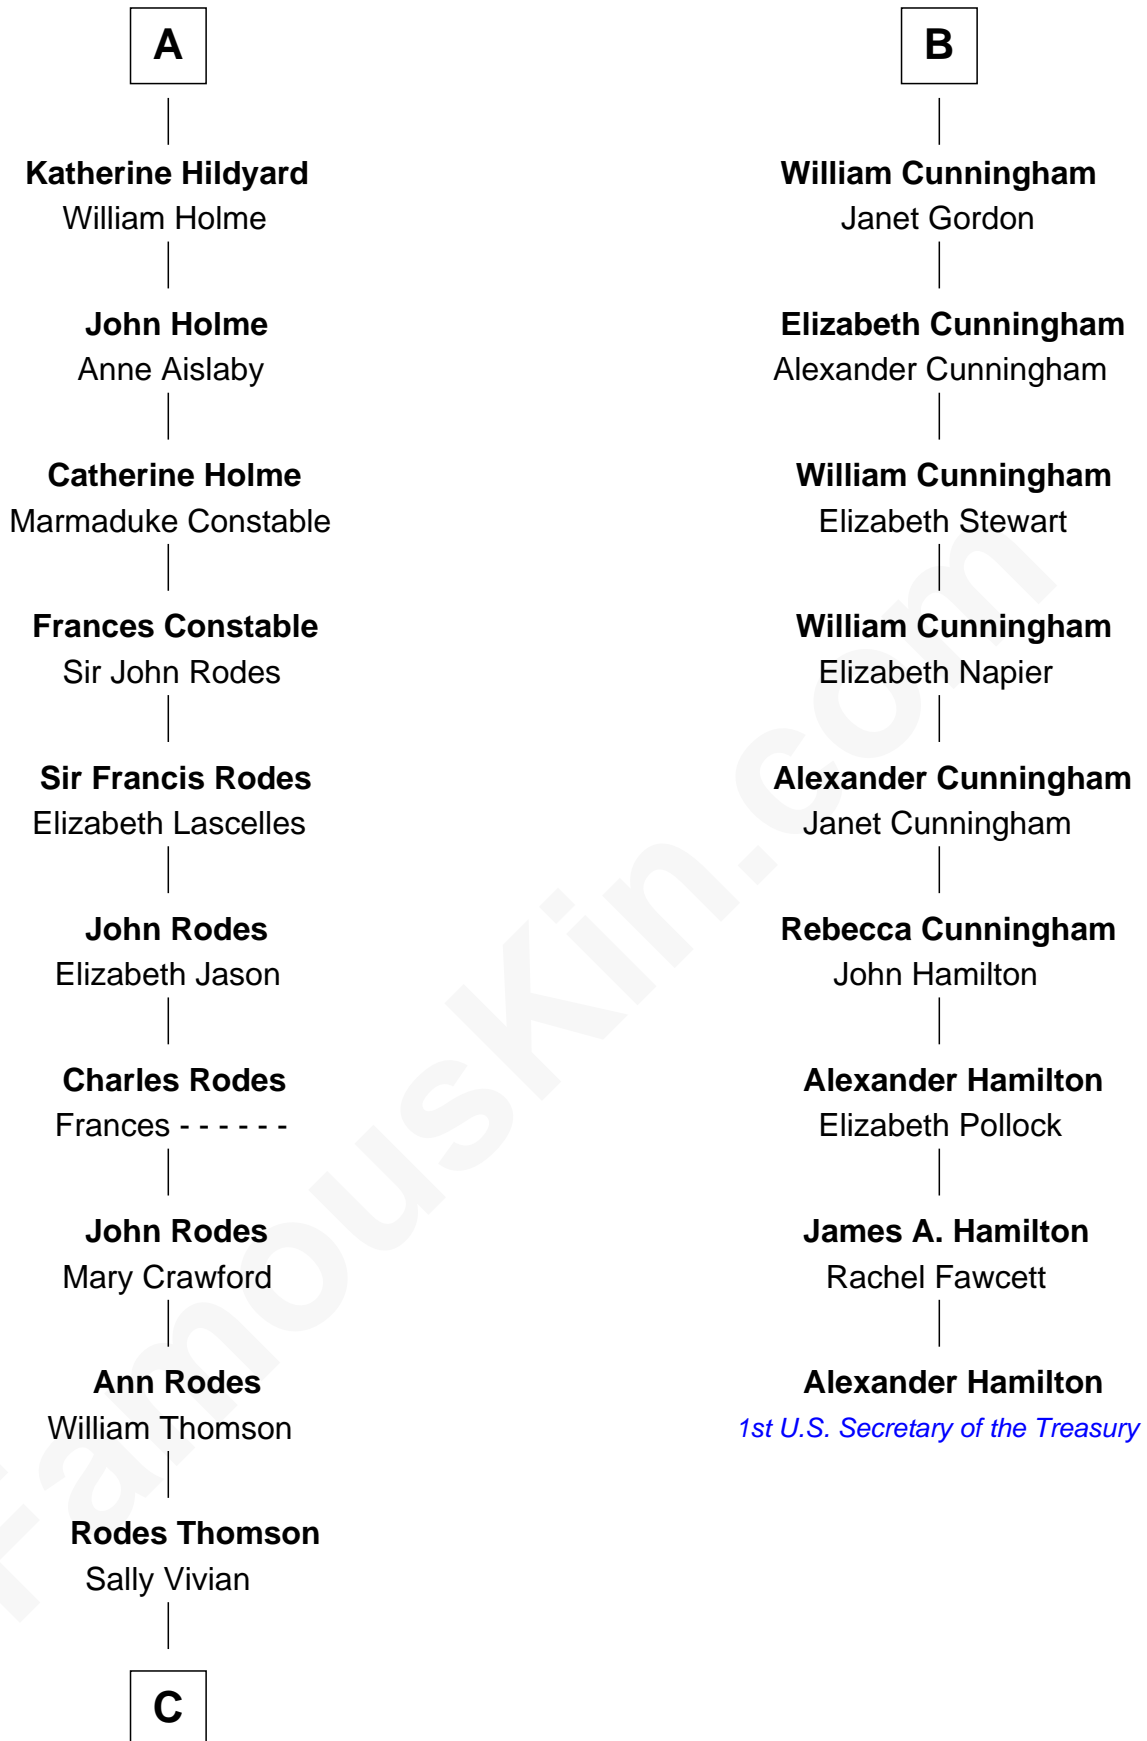

# FamousKin.com Relationship Chart of

**Melvyn Douglas**

*Movie Actor*

15th cousin 6 times removed of

**Alexander Hamilton**

*1st U.S. Secretary of the Treasury*

**Edward III, King of England**

Philippa of Hainault

**C**

**Nancy Thomson**  
Thomas Johnson Garrett

**Sophia Garrett**  
Erskine Douglas

**Emma Jane Douglas**  
Col. George Taliaferro Shackelford

**Lena Priscilla Shackelford**  
Edouard Gregory Hesselberg