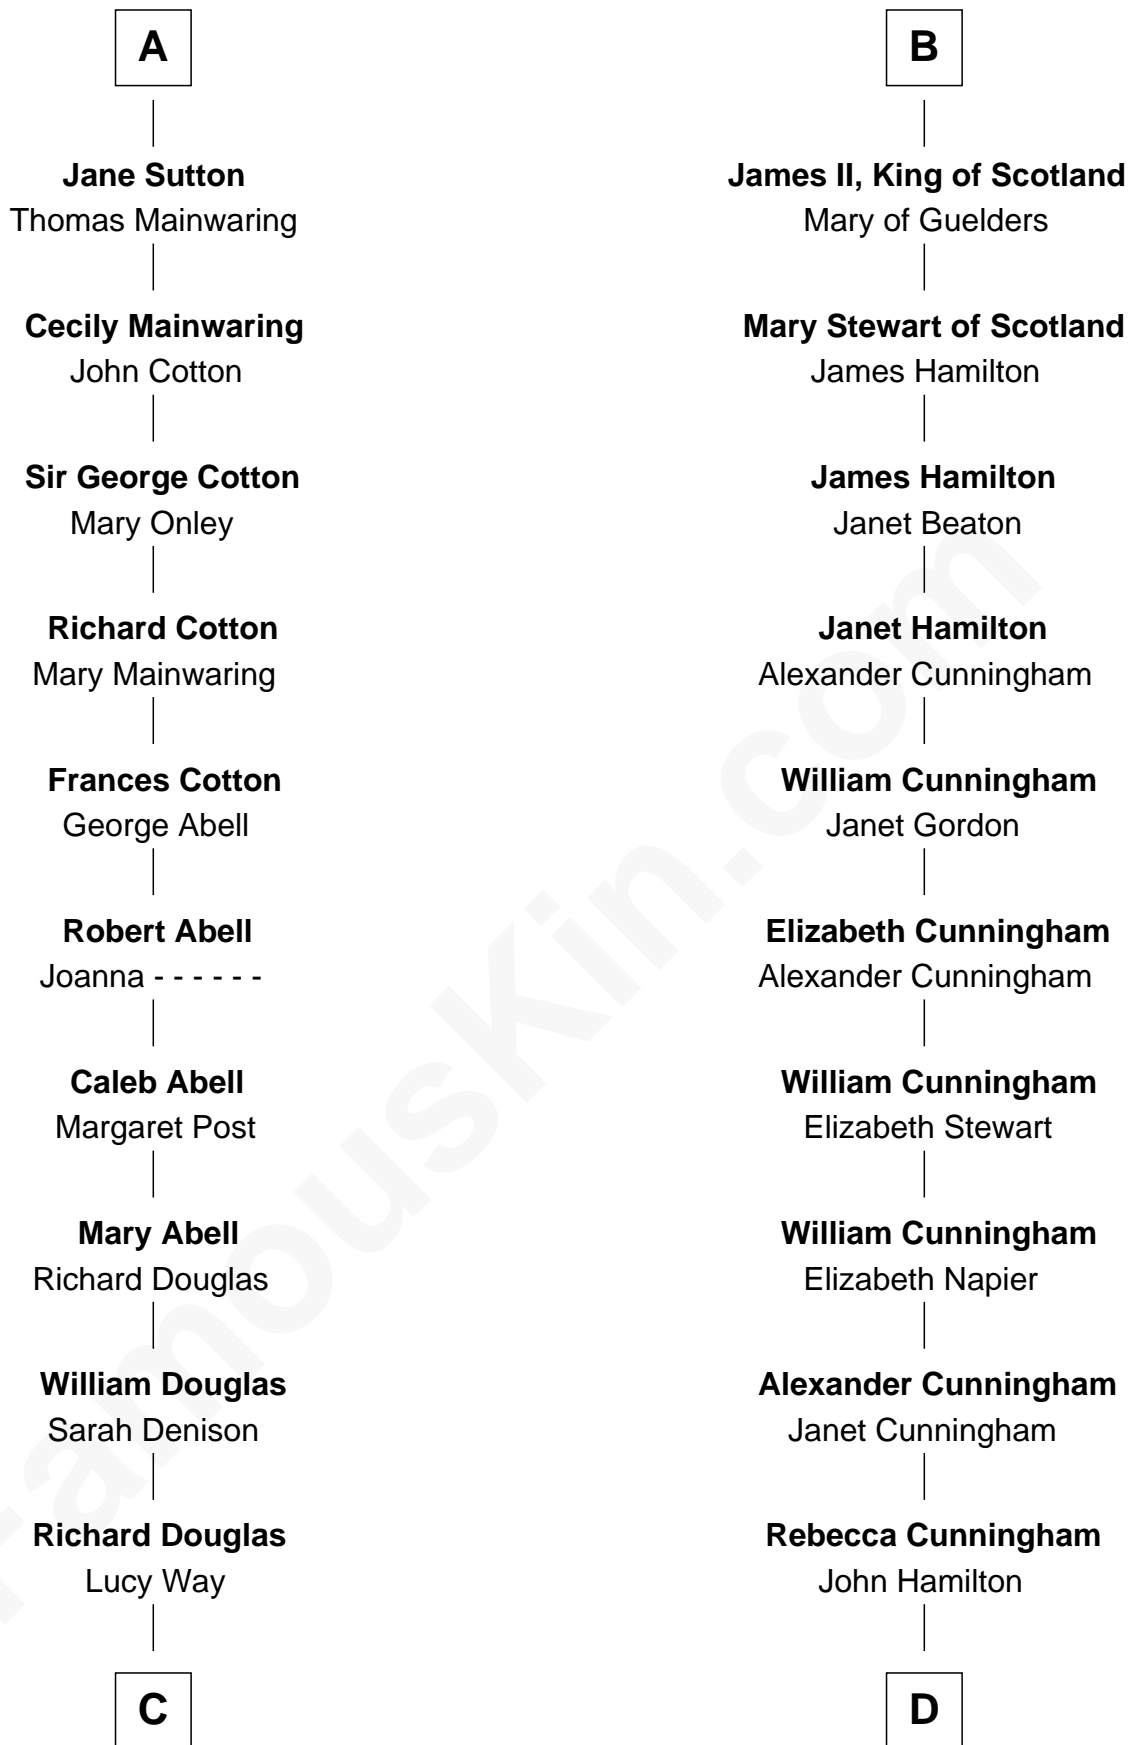

FamousKin.com

Relationship Chart of

Melvyn Douglas

Movie Actor

19th cousin 1 time removed of

Alexander Hamilton
1st U.S. Secretary of the Treasury

C

Erskine Douglas

Sophia Garrett

Emma Jane Douglas

Col. George Taliaferro Shackelford

Lena Priscilla Shackelford

Edouard Gregory Hesselberg

Melvyn Douglas

Movie Actor

D