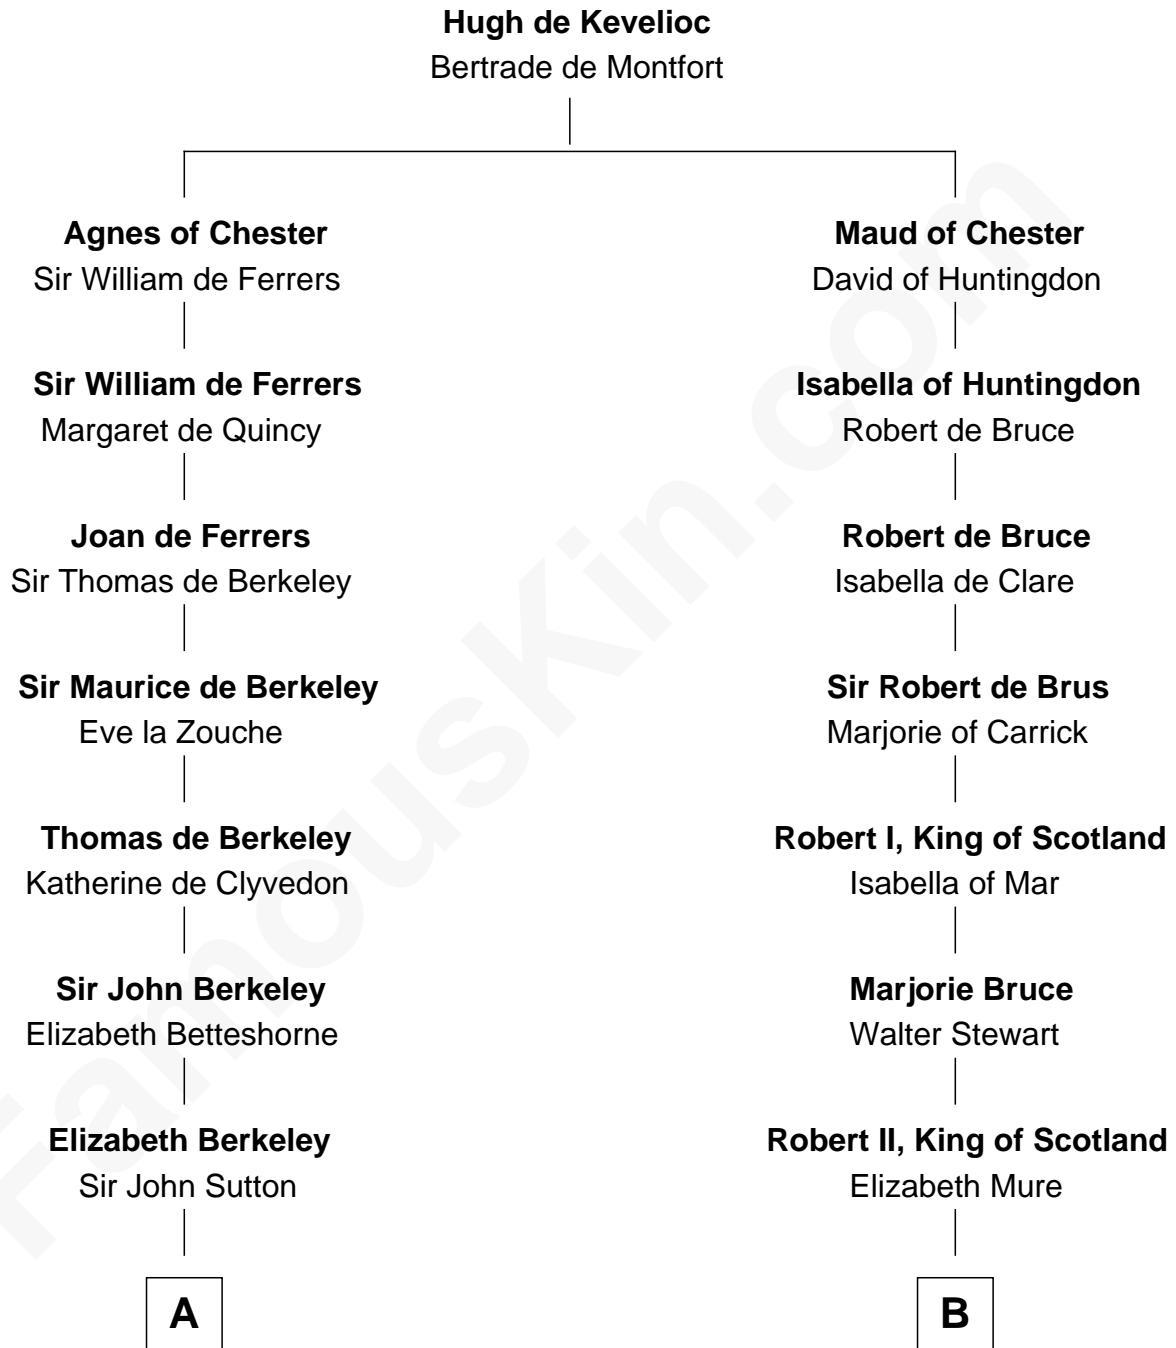

# FamousKin.com Relationship Chart of

**Melvyn Douglas**

*Movie Actor*

20th cousin 1 time removed of

**Alexander Hamilton**

*1st U.S. Secretary of the Treasury*

**C**

**Erskine Douglas**

Sophia Garrett

**Emma Jane Douglas**

Col. George Taliaferro Shackelford

**Lena Priscilla Shackelford**

Edouard Gregory Hesselberg

**Melvyn Douglas**

*Movie Actor*

**D**