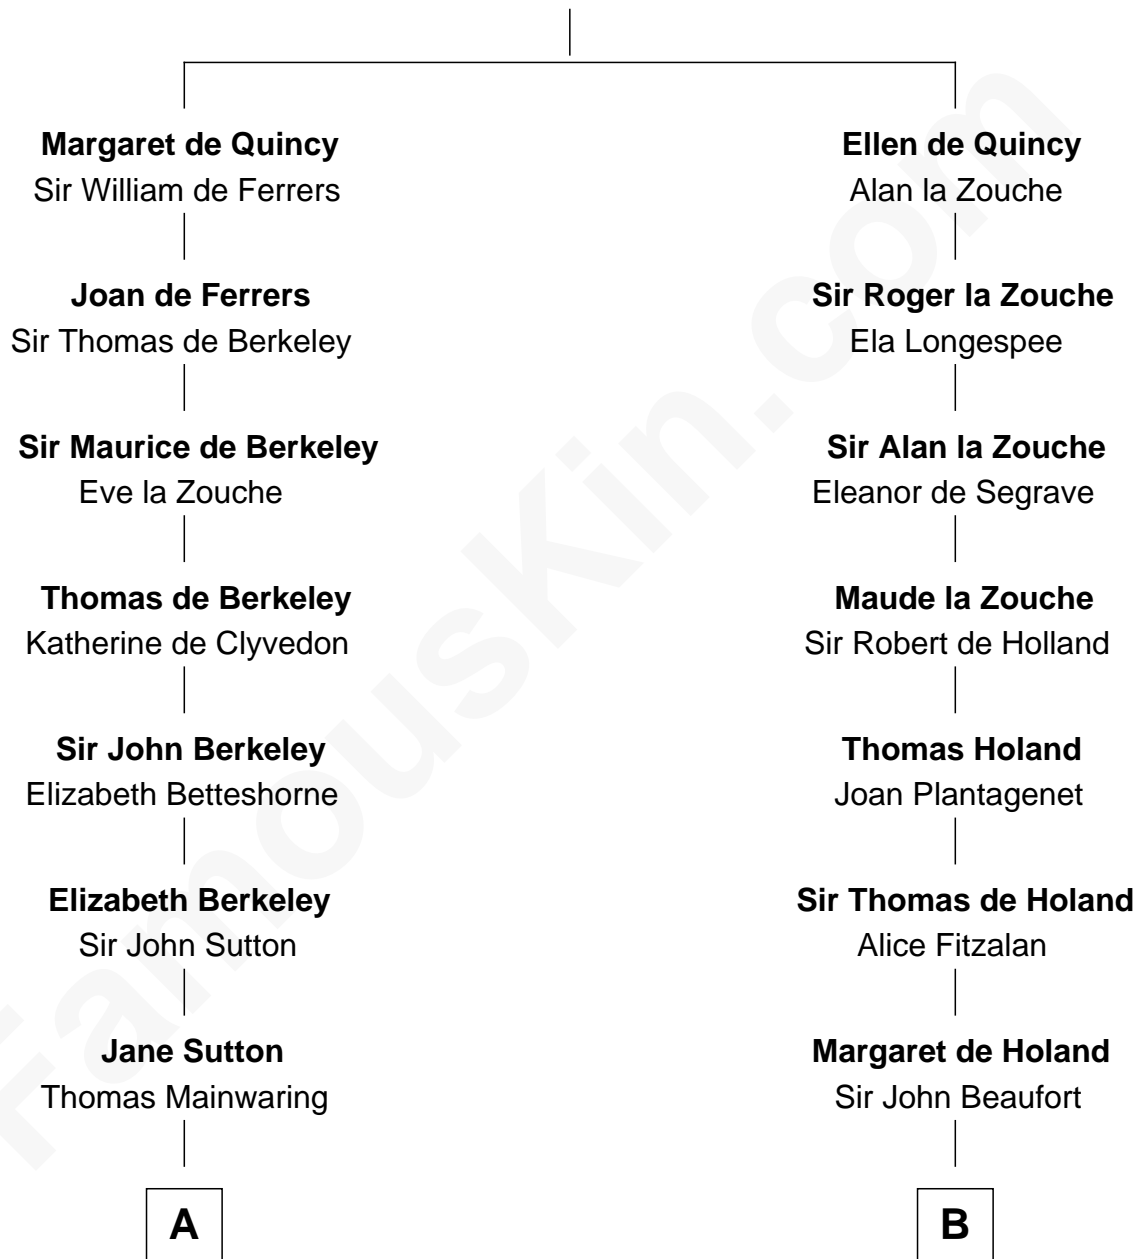

FamousKin.com Relationship Chart of

Melvyn Douglas

Movie Actor

19th cousin 1 time removed of

Alexander Hamilton

1st U.S. Secretary of the Treasury

Sir Roger de Quincy

Helen of Galloway

C

Emma Jane Douglas
Col. George Taliaferro Shackelford

Lena Priscilla Shackelford
Edouard Gregory Hesselberg

Melvyn Douglas
Movie Actor

D

Rebecca Cunningham
John Hamilton

Alexander Hamilton
Elizabeth Pollock