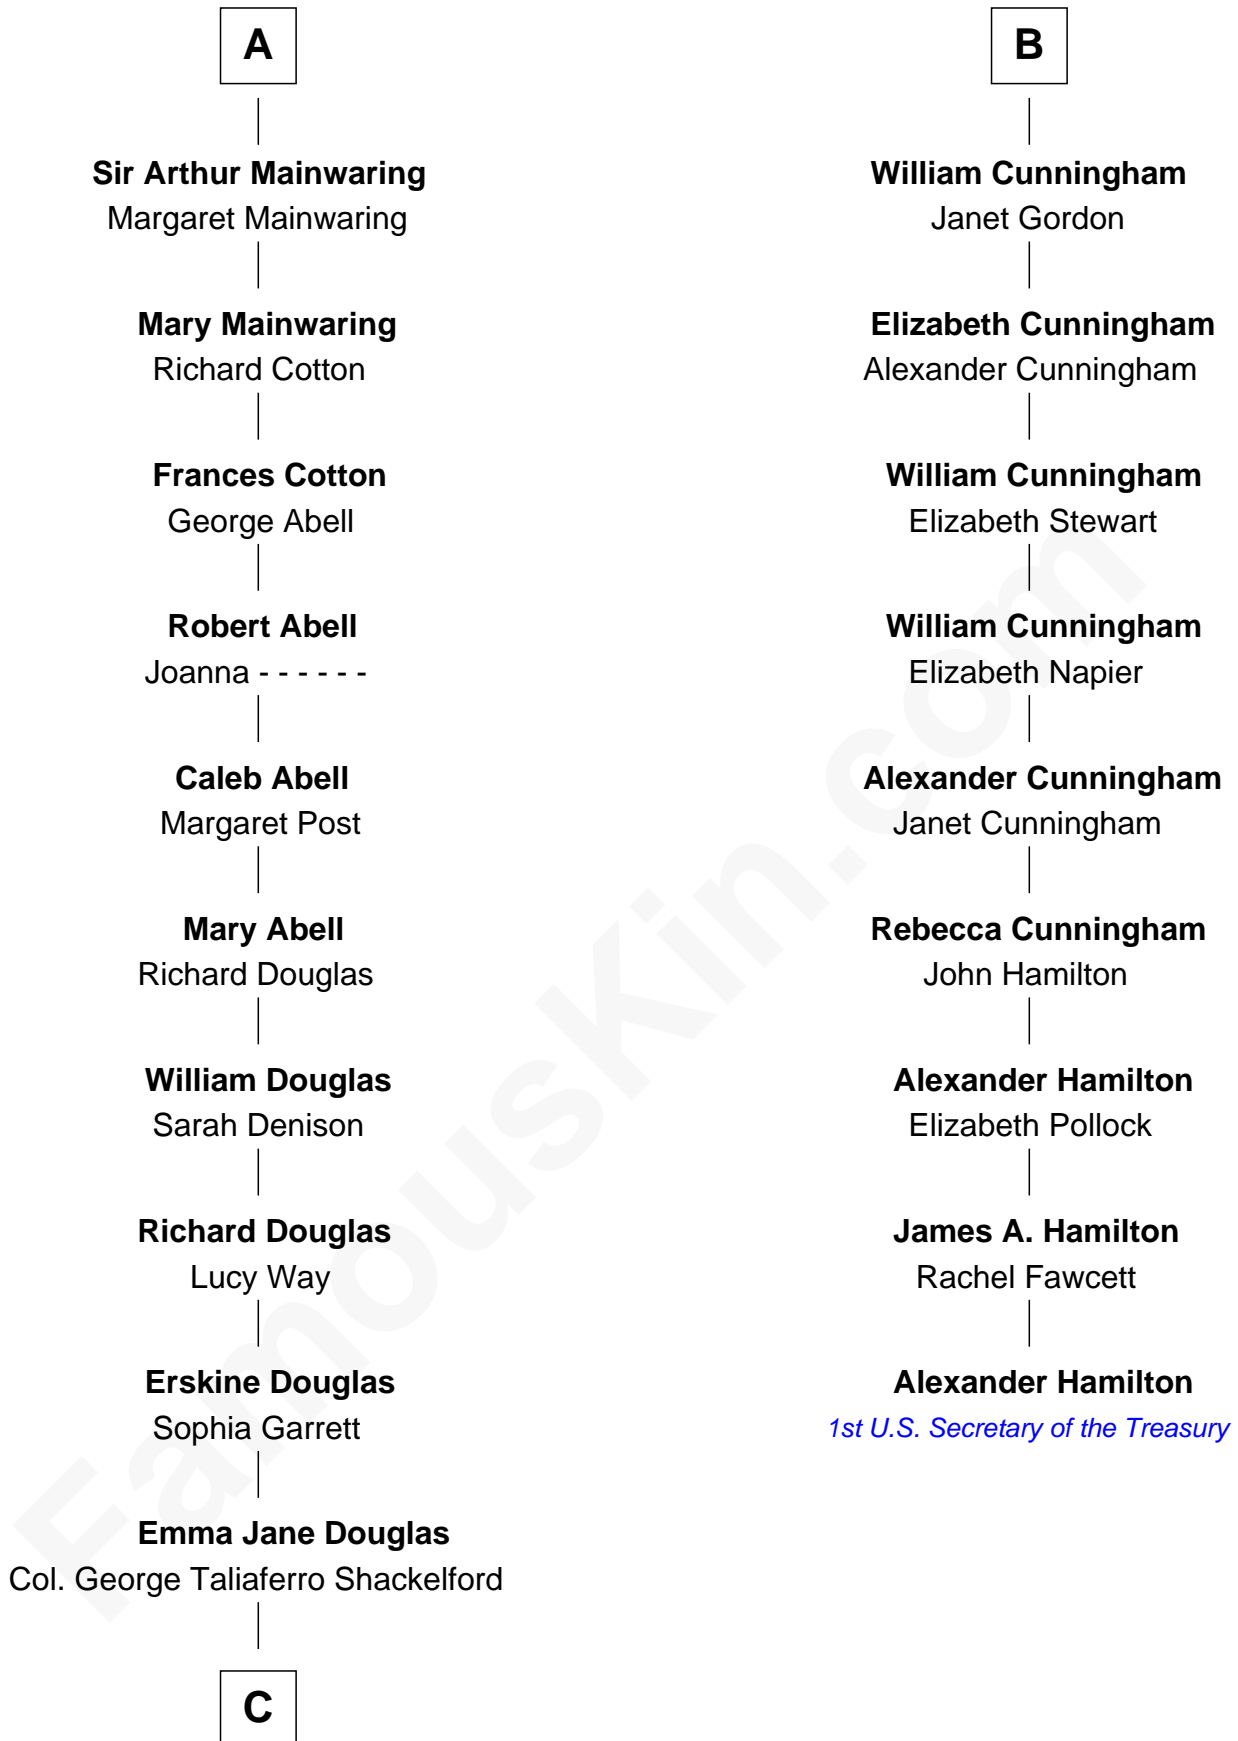

FamousKin.com

Relationship Chart of

Melvyn Douglas

Movie Actor

15th cousin 3 times removed of

Alexander Hamilton
1st U.S. Secretary of the Treasury

C

Lena Priscilla Shackelford
Edouard Gregory Hesselberg