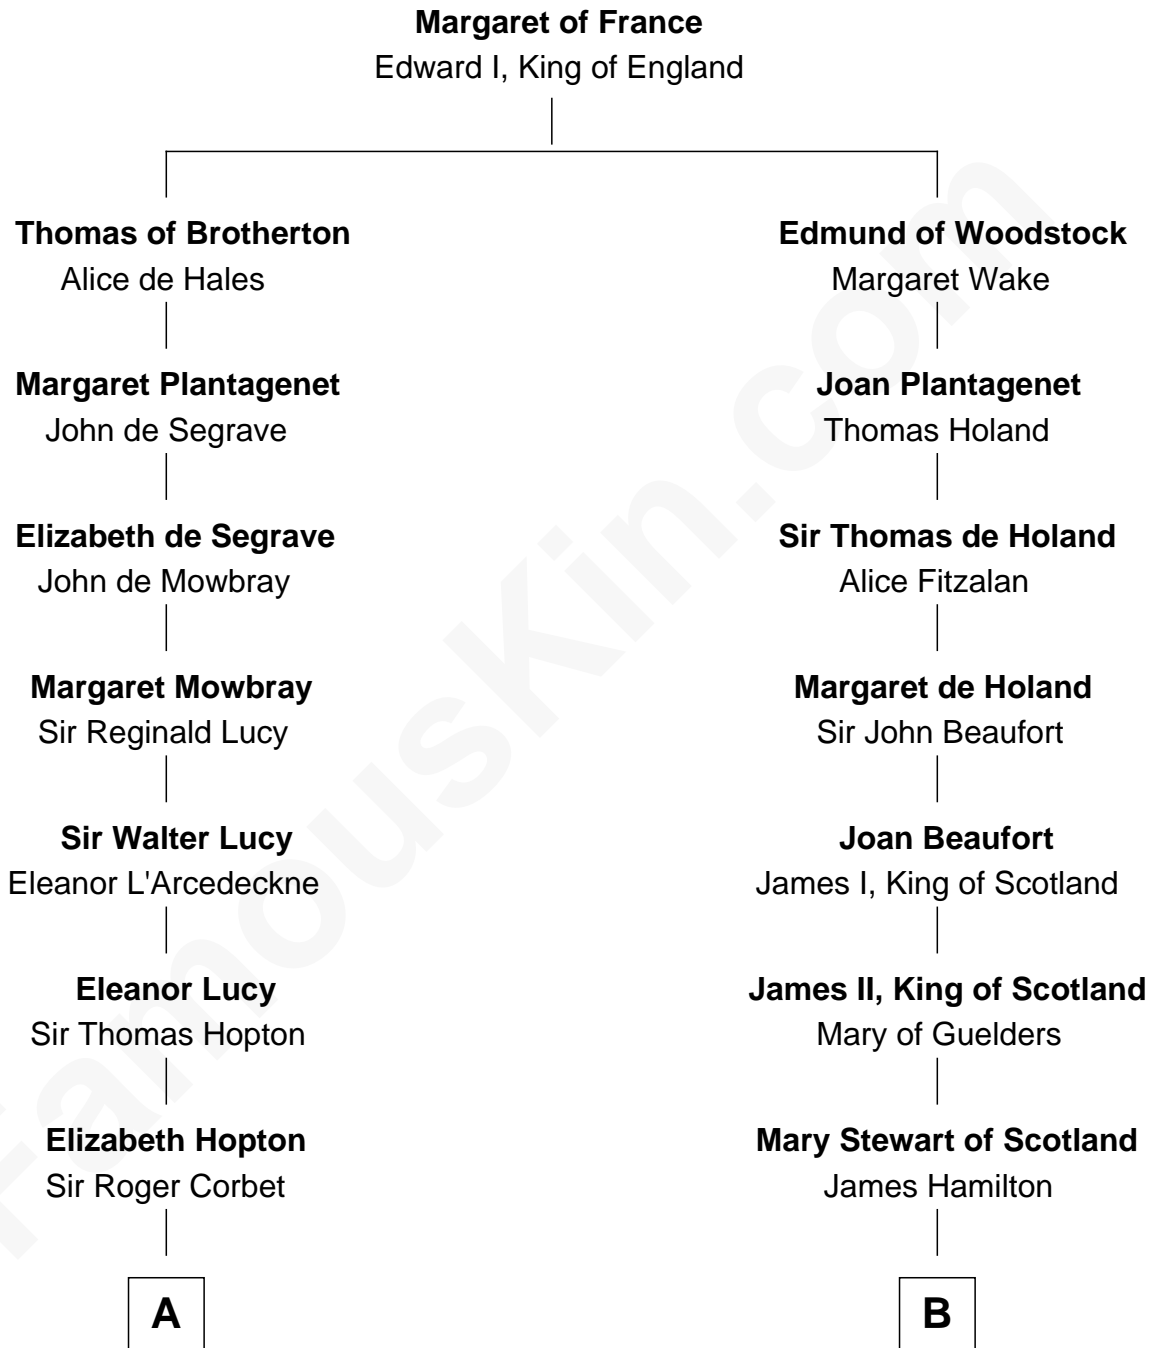

FamousKin.com Relationship Chart of

Melvyn Douglas

Movie Actor

17th cousin 4 times removed of

Alexander Hamilton

1st U.S. Secretary of the Treasury

C

Richard Douglas

Lucy Way

Erskine Douglas

Sophia Garrett

Emma Jane Douglas

Col. George Taliaferro Shackelford

Lena Priscilla Shackelford

Edouard Gregory Hesselberg

Melvyn Douglas