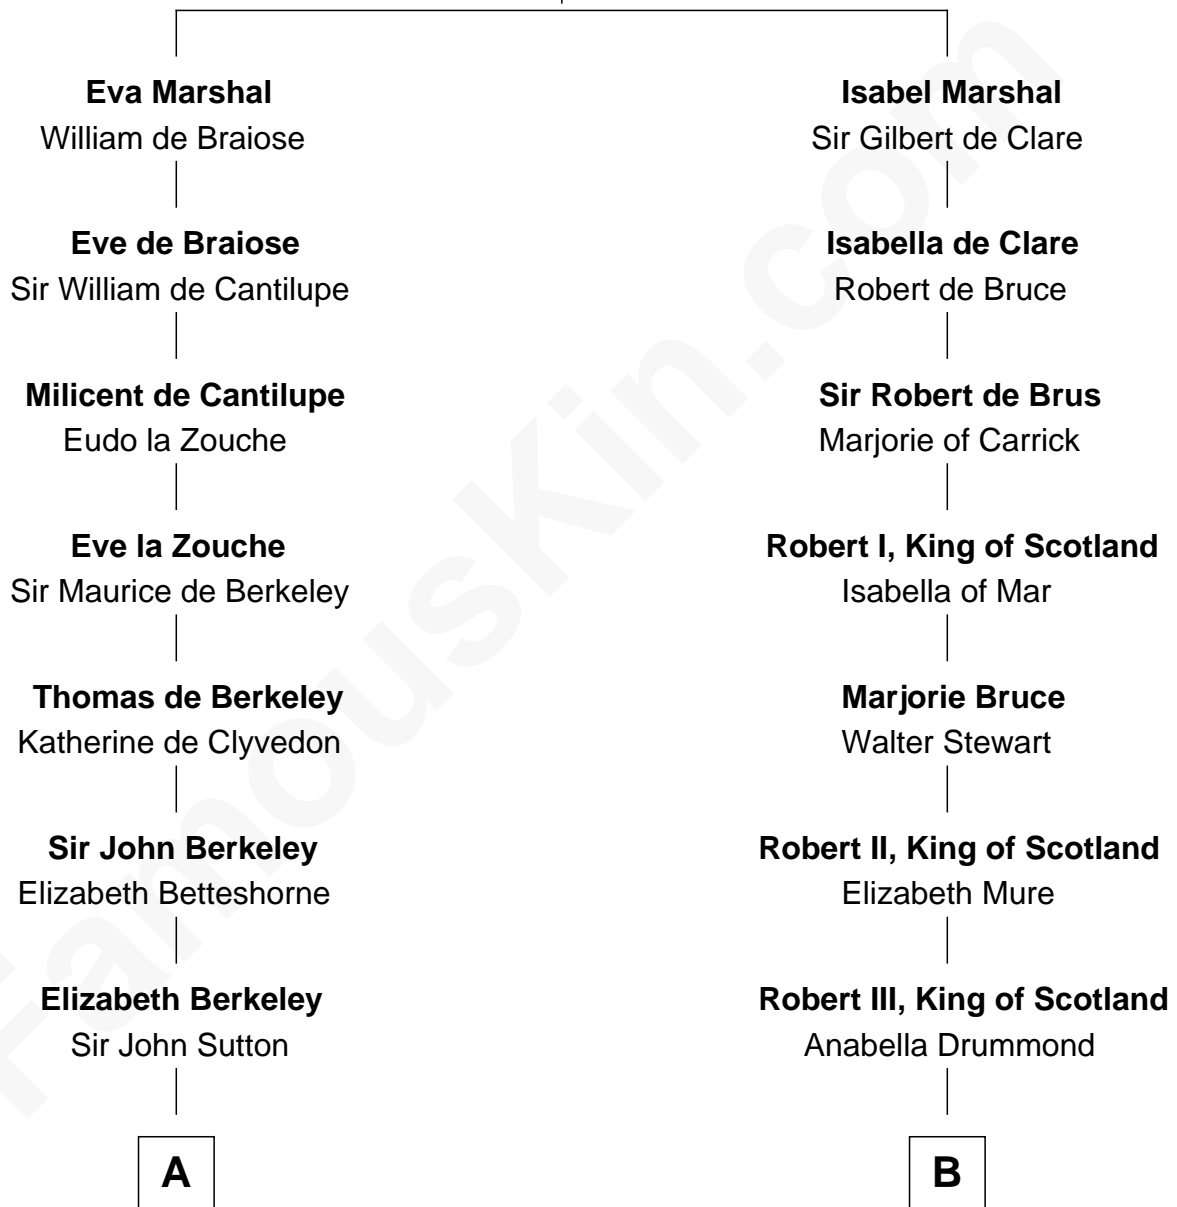

FamousKin.com Relationship Chart of

Melvyn Douglas

Movie Actor

20th cousin of

Alexander Hamilton

1st U.S. Secretary of the Treasury

Sir William Marshal

Isabel de Clare

C

Erskine Douglas

Sophia Garrett

Emma Jane Douglas

Col. George Taliaferro Shackelford

Lena Priscilla Shackelford

Edouard Gregory Hesselberg

Melvyn Douglas