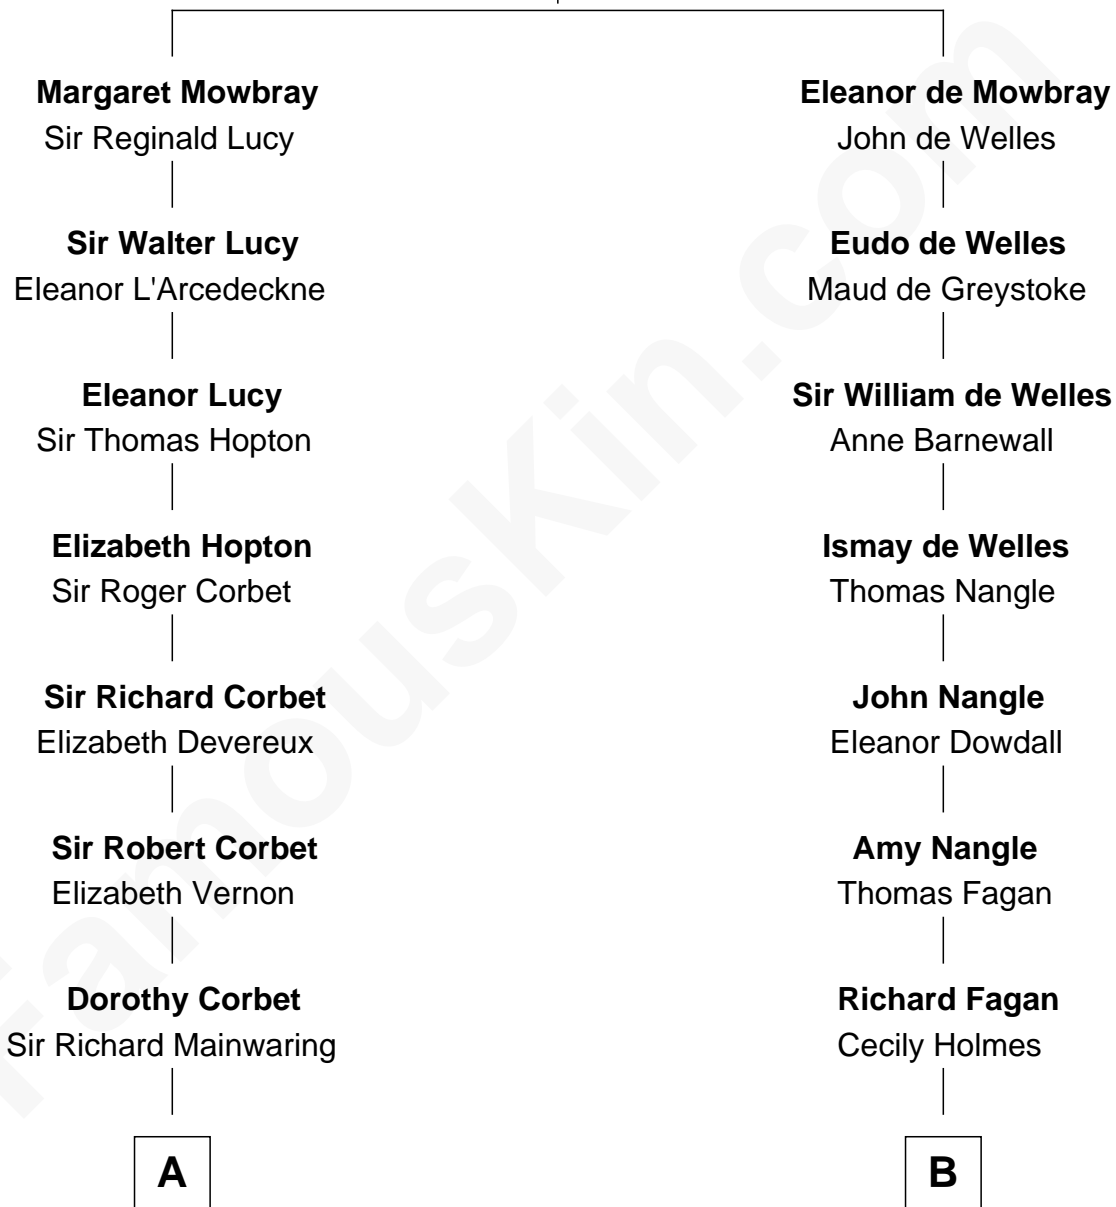

# FamousKin.com Relationship Chart of

**Melvyn Douglas**

*Movie Actor*

18th cousin of

**King Charles III**

*King of the United Kingdom*

**John de Mowbray**  
Elizabeth de Segrave

**C**

**Lena Priscilla Shackelford**  
Edouard Gregory Hesselberg

**Melvyn Douglas**  
*Movie Actor*

**D**

**Elizabeth II, Queen of the United Kingdom**  
Prince Philip of Edinburgh

**King Charles III**  
*King of the United Kingdom*