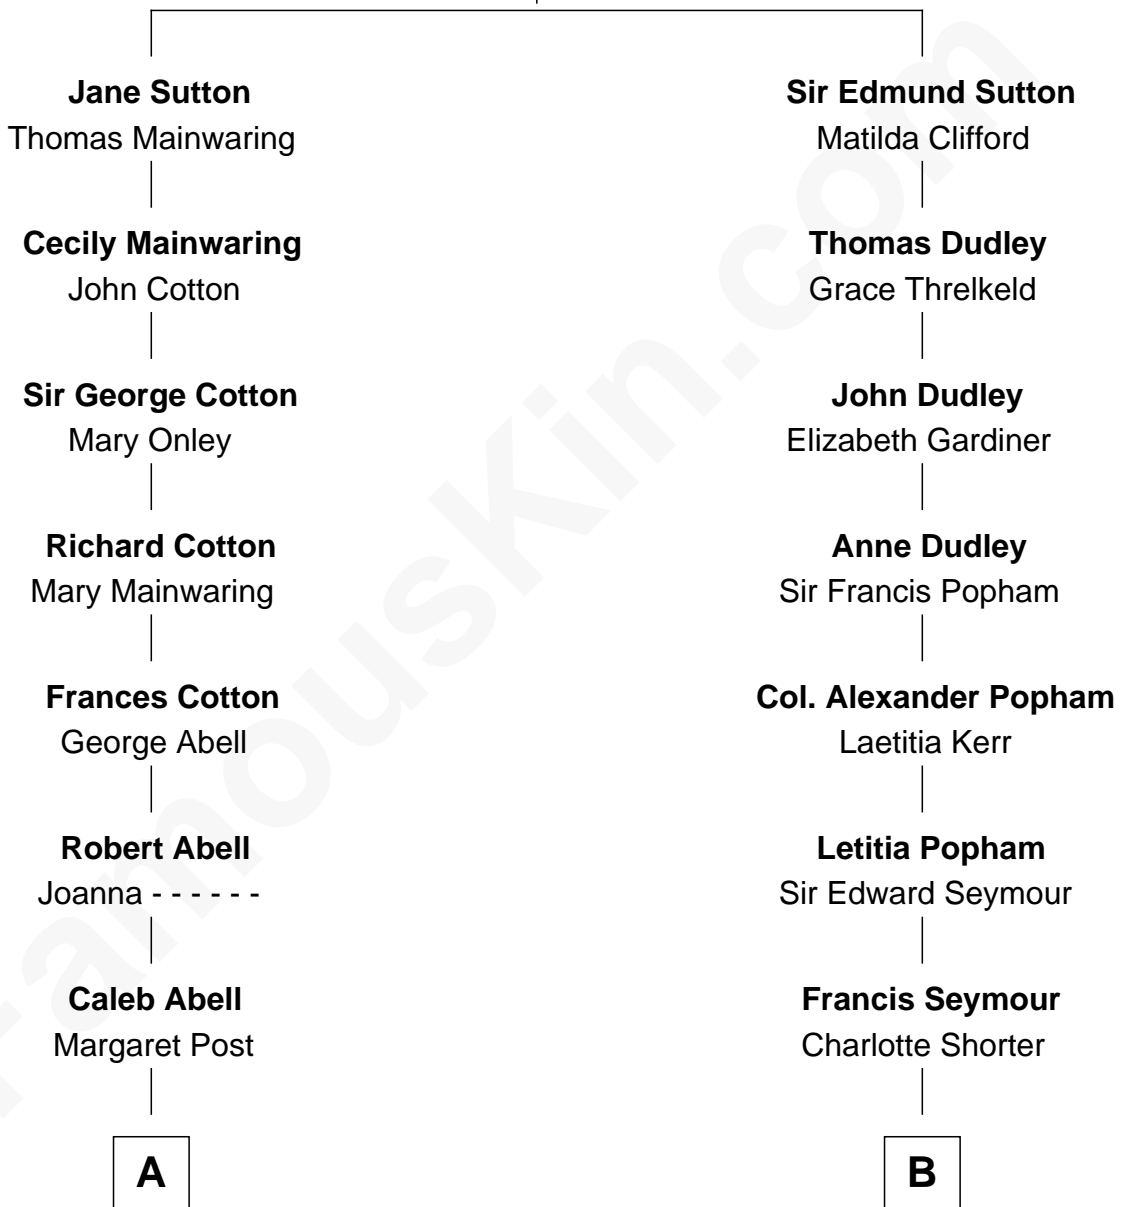

FamousKin.com
Relationship Chart of
Melvyn Douglas
Movie Actor

13th cousin 2 times removed of
Prince William
Prince of Wales

Sir John Sutton
 Elizabeth Berkeley

A

Mary Abell
Richard Douglas

William Douglas
Sarah Denison

Richard Douglas
Lucy Way

Erskine Douglas
Sophia Garrett

Emma Jane Douglas
Col. George Taliaferro Shackelford

Lena Priscilla Shackelford
Edouard Gregory Hesselberg

Melvyn Douglas
Movie Actor

B

Francis Seymour-Conway
Isabella FitzRoy