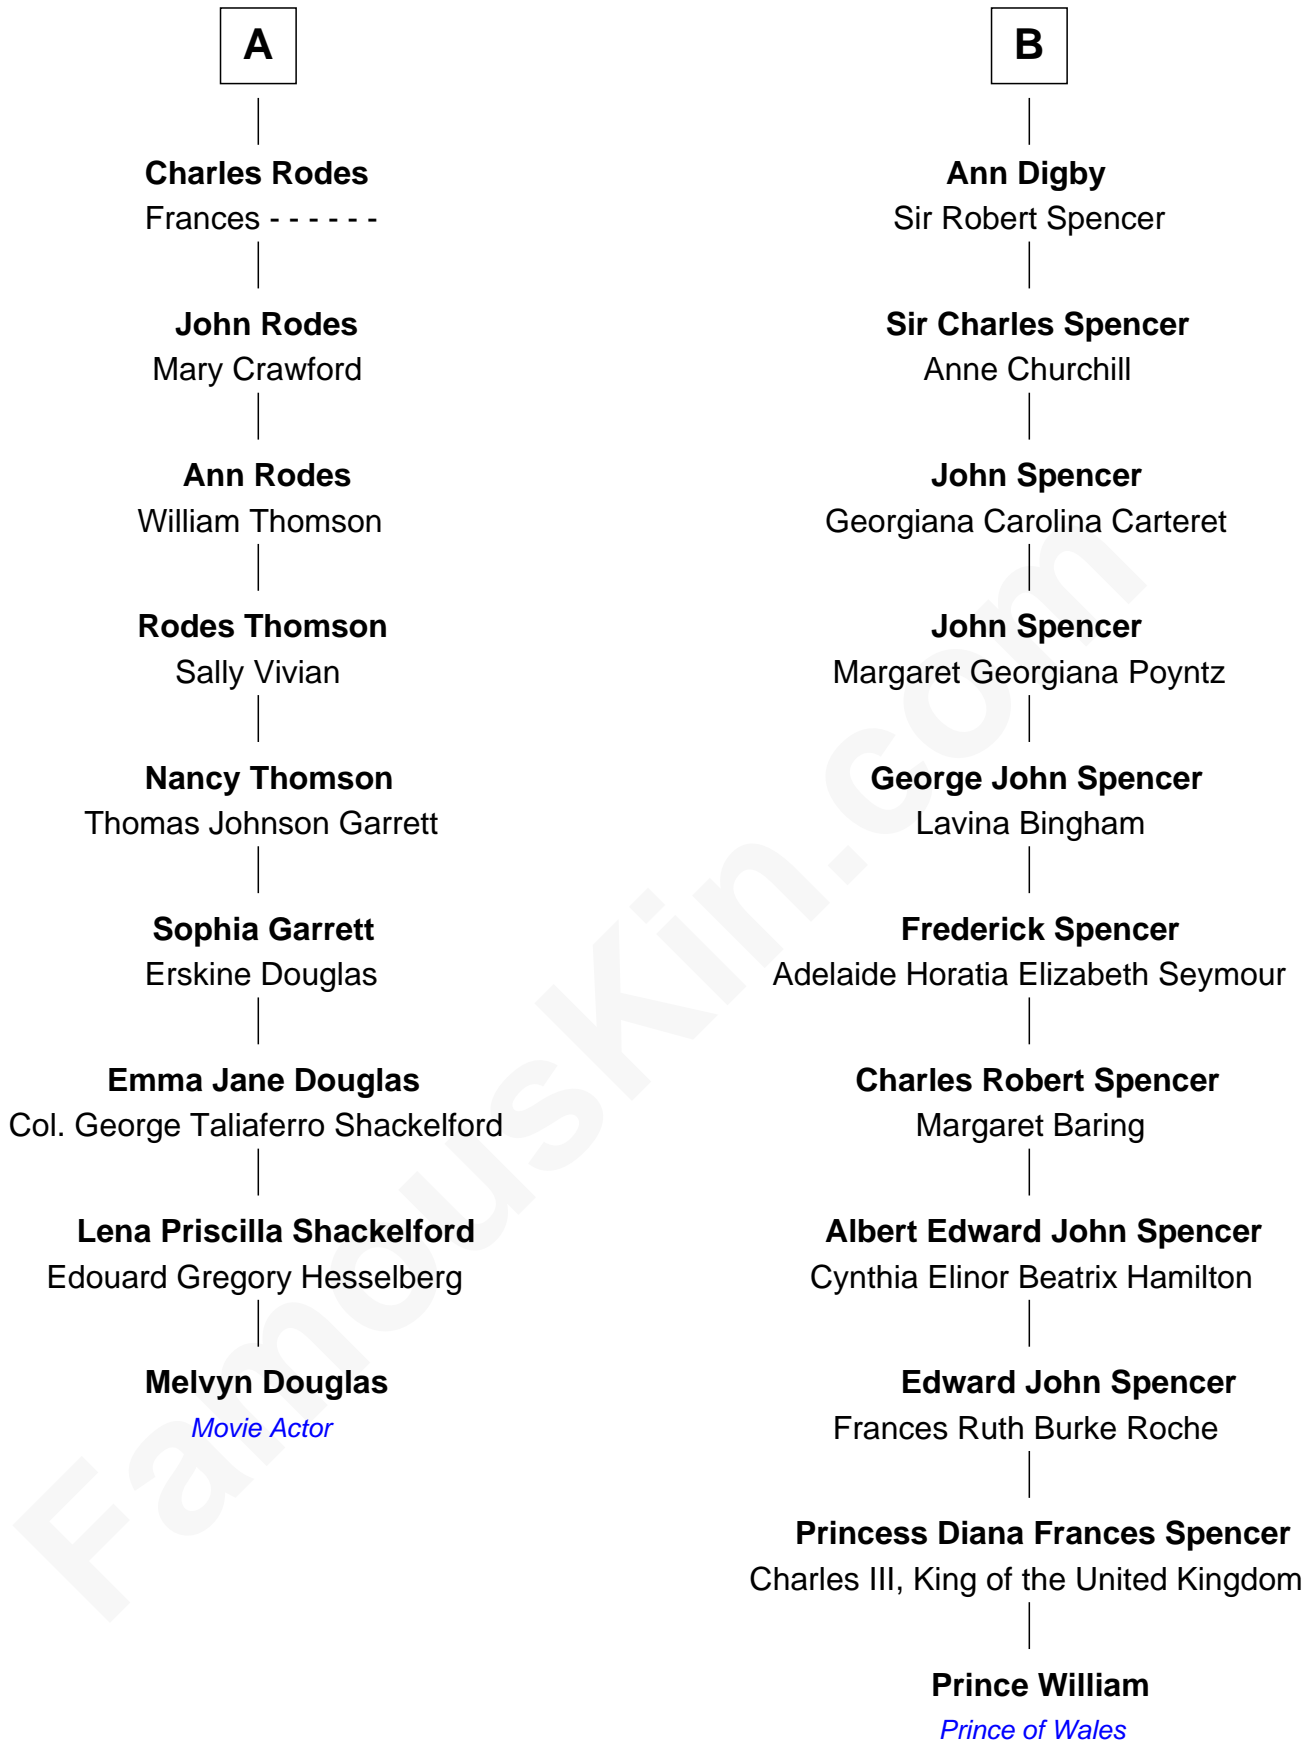

William photo by [InSapphoWeTrust](#) [(CC BY-SA 2.0)](#)