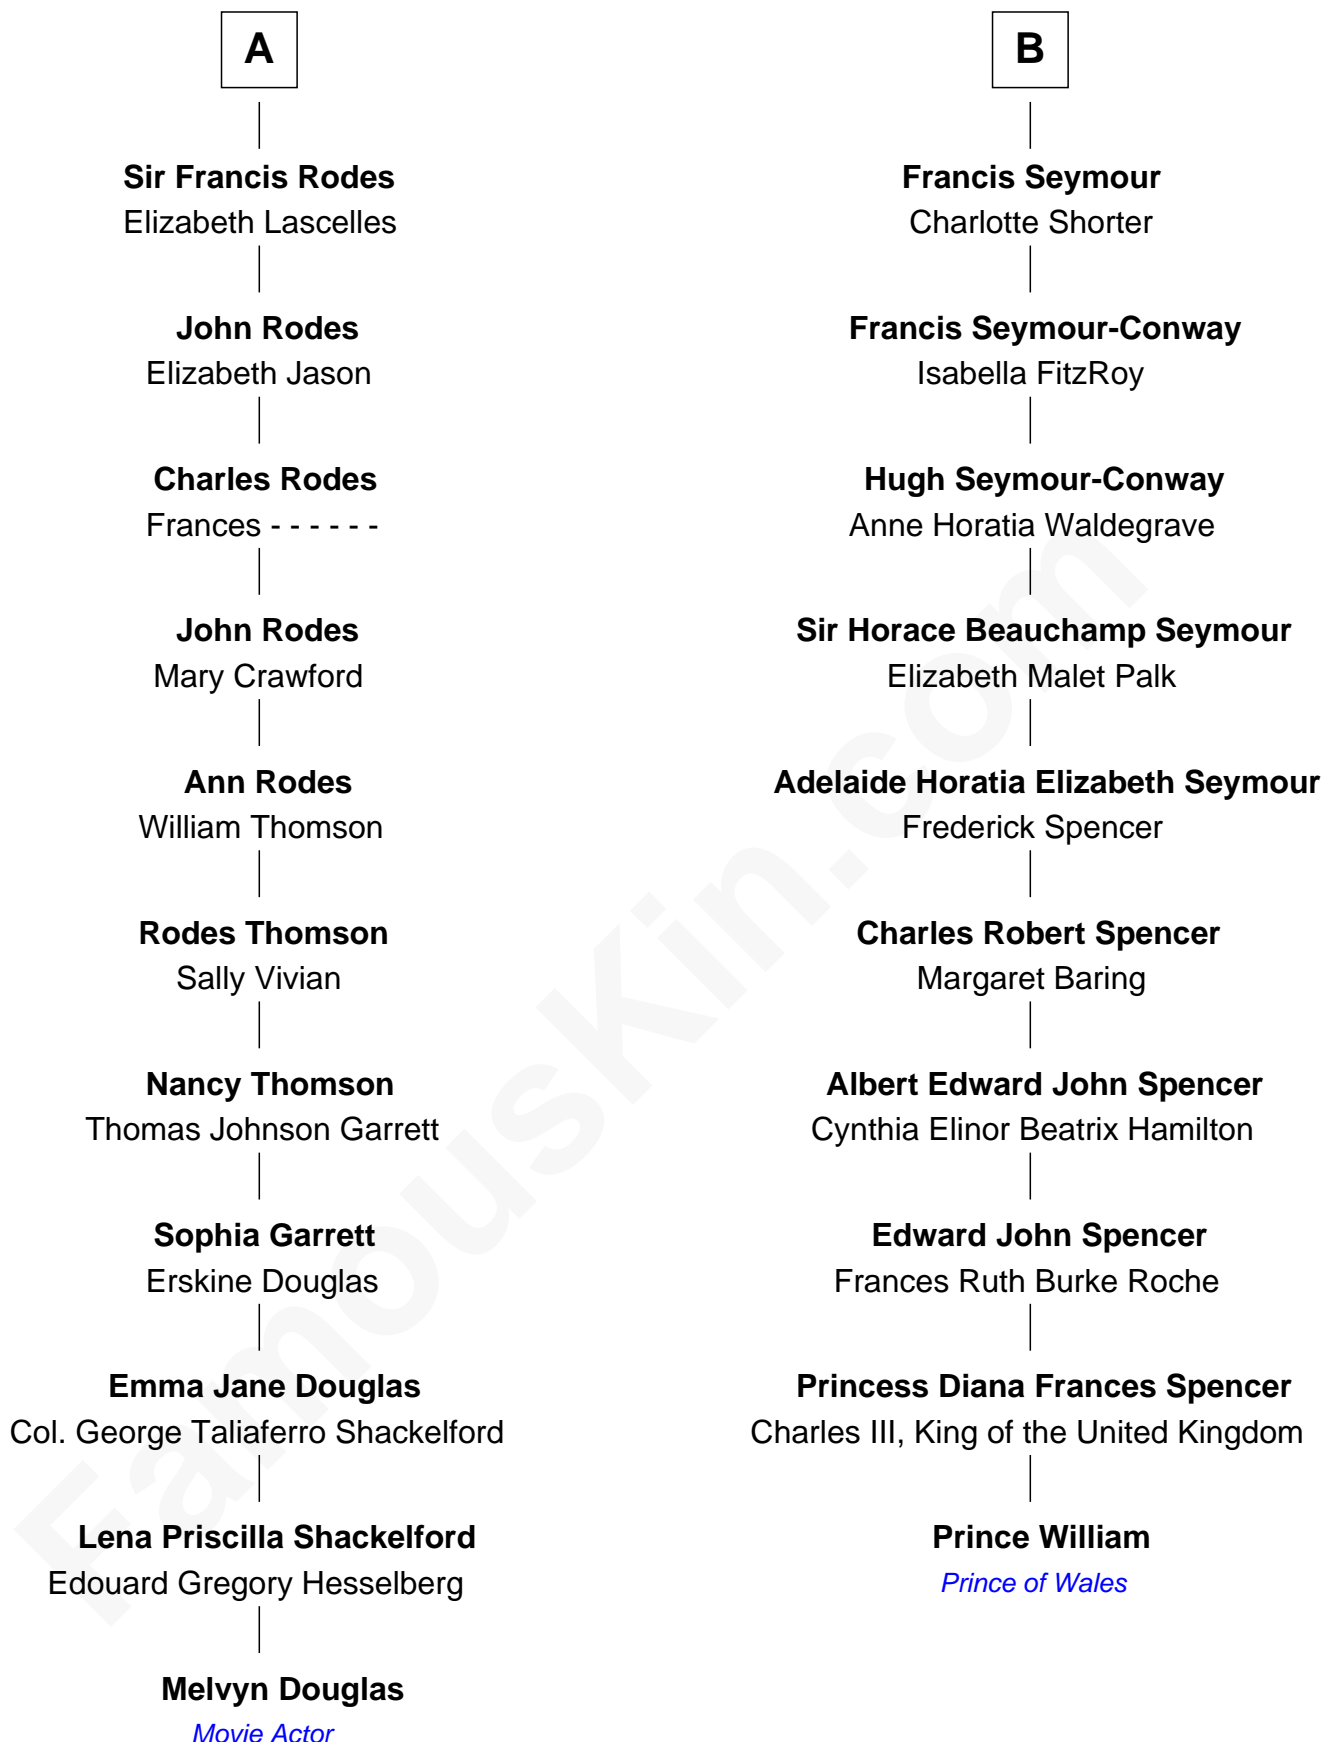

FamousKin.com Relationship Chart of

Melvyn Douglas
Movie Actor

16th cousin 1 time removed of

Prince William
Prince of Wales

Sir John Clifford
Elizabeth Percy

Mary Clifford
Sir Philip Wentworth

Elizabeth Wentworth
Sir Martin de la See

Joan de la See
Sir Piers Hildyard

Katherine Hildyard
William Holme

John Holme
Anne Aislaby

Catherine Holme
Marmaduke Constable

Frances Constable
Sir John Rodes

A

Thomas Clifford
Joan Dacre

Matilda Clifford
Sir Edmund Sutton

Thomas Dudley
Grace Threlkeld

John Dudley
Elizabeth Gardiner

Anne Dudley
Sir Francis Popham

Col. Alexander Popham
Laetitia Kerr

Letitia Popham
Sir Edward Seymour

B

William photo by [InSapphoWeTrust](#) (CC BY-SA 2.0)