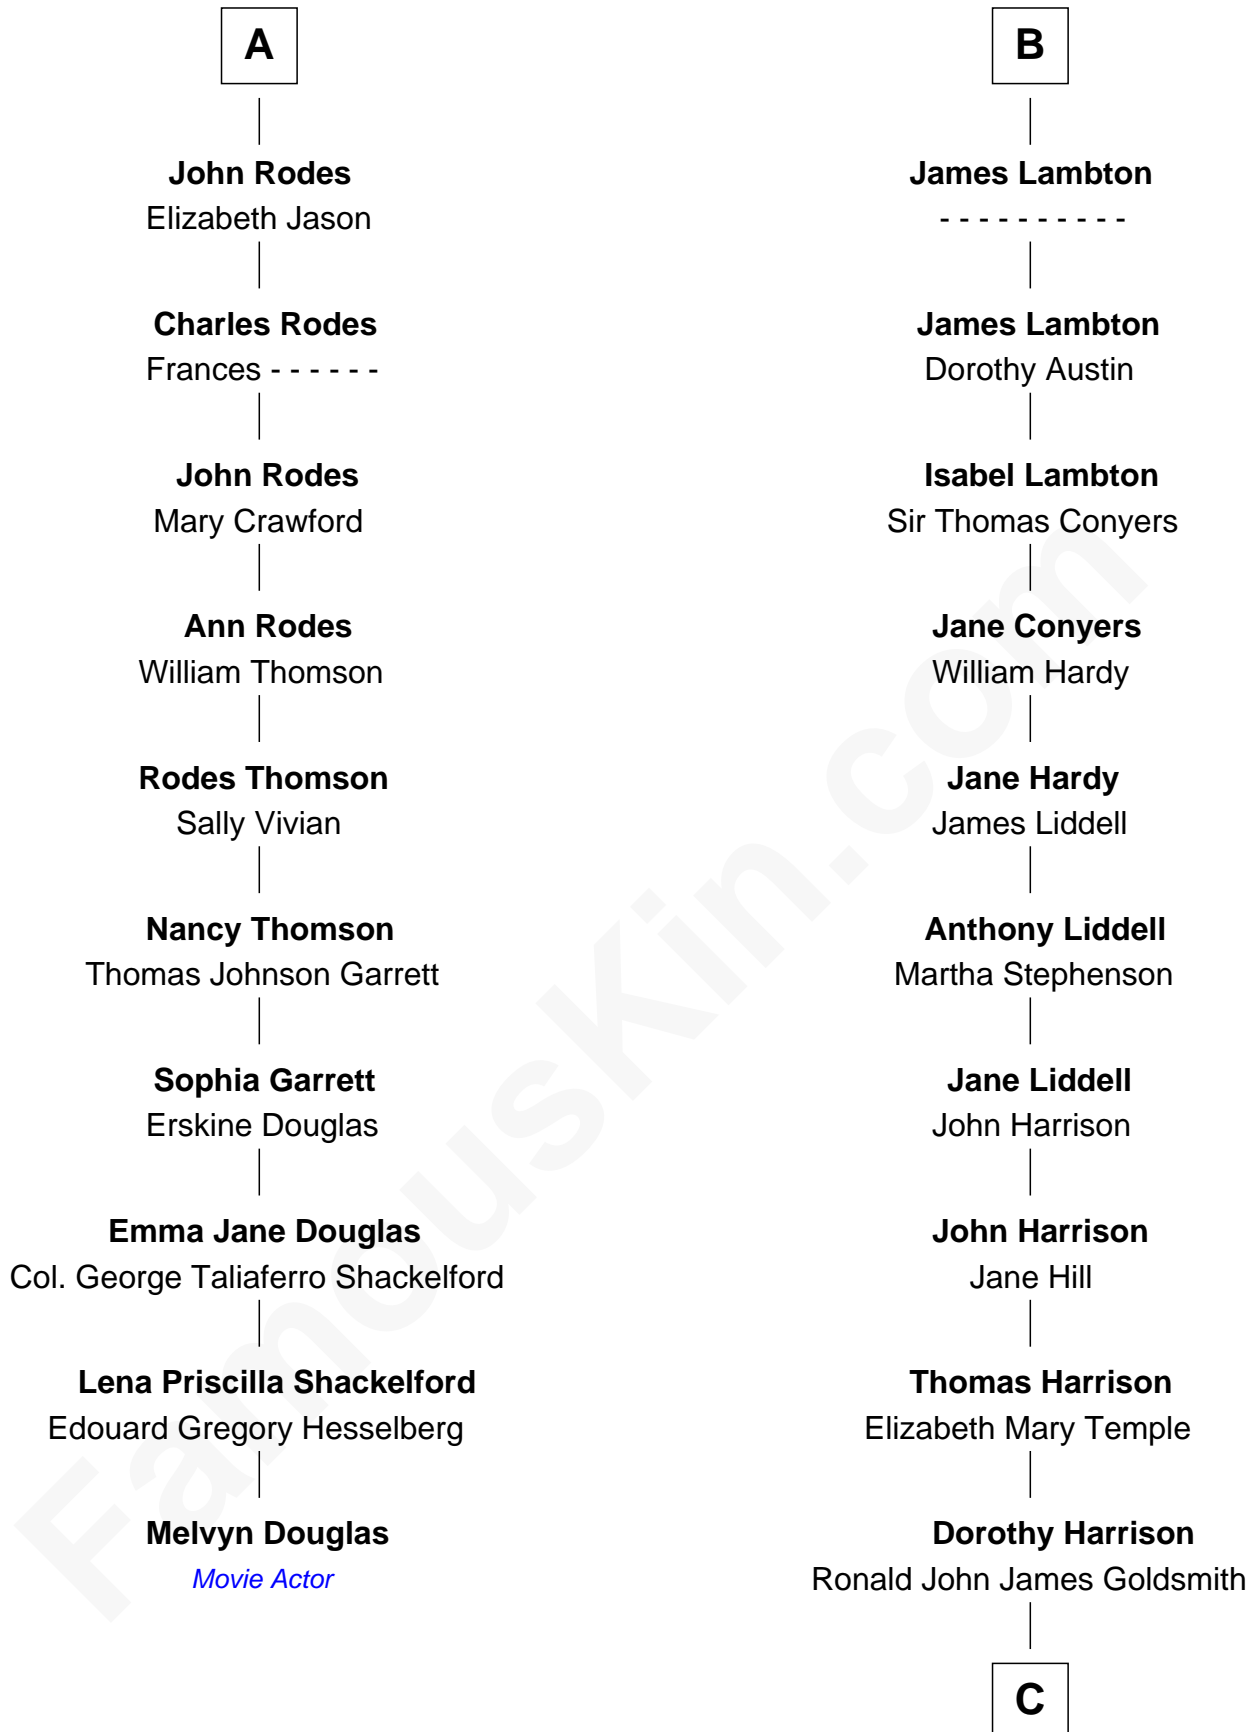

**FamousKin.com**  
**Relationship Chart of**  
**Melvyn Douglas**  
*Movie Actor*

16th cousin 2 times removed of  
**Catherine Middleton**  
*Princess of Wales*

**C**

Carole Elizabeth Goldsmith

Michael Francis Middleton

**Catherine Middleton**

*Princess of Wales*

FamousKin.com